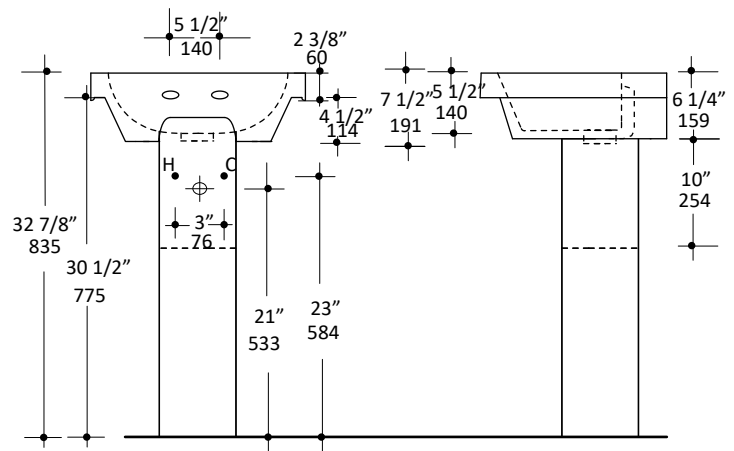

Specifications:

Installation:	Wall-mount, vanity-top, or drop-in
Exterior Dimensions:	19 1/2" w x 17 1/2" d x 7 1/2" h
Material:	Porcelain
Weight:	40 lbs
Overflow:	Yes
Finishes:	001 - White
Faucet Holes:	00 - no hole 01 - one centered hole 02 - two hole - center and right, 4" spread 03 - three hole, 8" spread
Faucet Hole Size:	∅ 1 3/8"
Drain Hole Size:	∅ 1 3/4"
Cut-out Size Options:	Vanity-top: (template available upon request) Drop-in: 17 1/8" x 16 5/8" (template available upon request)

LACAVA reserves the right to revise any dimension or information on this sheet without notice. Dimensions are nominal and may vary within an industry accepted tolerance of 1/4".
Drawings provided herein are meant to give the user an idea of the product and are not made to scale.
Revised: 4/9/2019