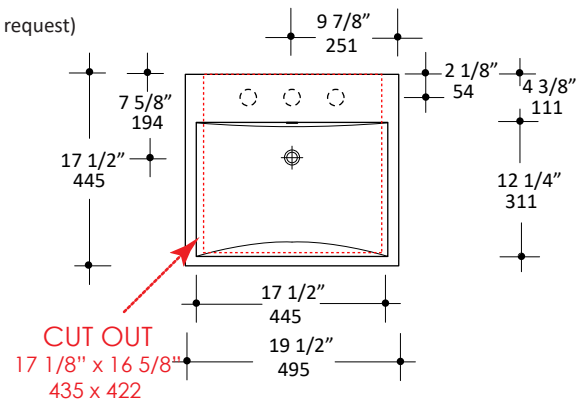

Features:

- Porcelain sink with overflow
- Most standard American drains can also be used
- Unglazed back wall
- Wall-mounting bolts are included
- It must be installed against a wall on the back