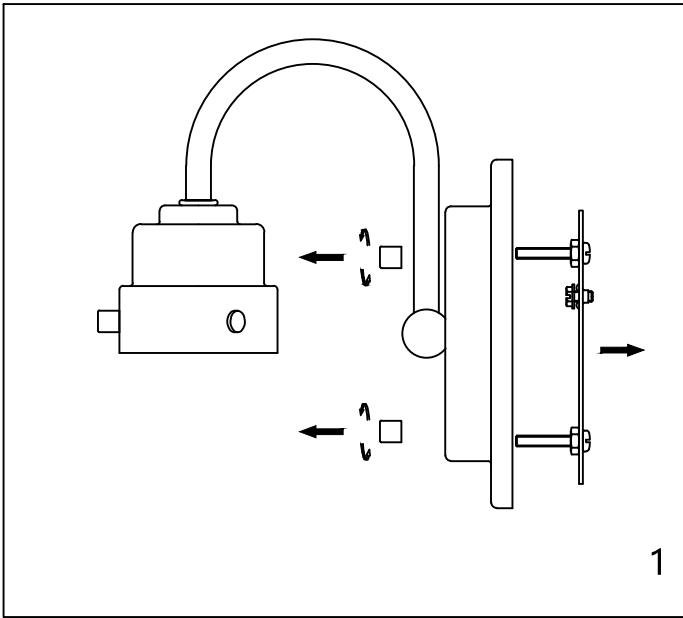

Assembly & Installation Instructions

CAUTION: Read instructions carefully and turn electricity off at main circuit breaker panel before beginning installation.

WARNING - If any Special Control Devices are used with this Fixture, Follow the instructions Carefully to assure full compliance with N.E.C. requirements. If there are any questions, contact a Qualified Electrical Contractor.

CAUTION - All glass is fragile, use care when handling Glass component(s) and or Lamp(S).

CANOPY MOUNTING & WIRE CONNECTION ASSEMBLY STEPS:

1. E.J → C
2. F → E
3. C.I → M
4. K.L → H
5. A.D → E

L.M (Wire and Mounting Box Not Included)

- 3PCS
- 2PCS
- 3PCS
- 2PCS
- EXTRA SPARE**

NO	A	B	C	D	E	F	G	H	I
Part list									
QTY	1	3	1	2	2	2	1	3	2

FIXTURE ASSEMBLY STEPS :

1. B.G → A
 2. O → A
- O (Bulb Not Included)

Instructions d'Assemblage et Installation