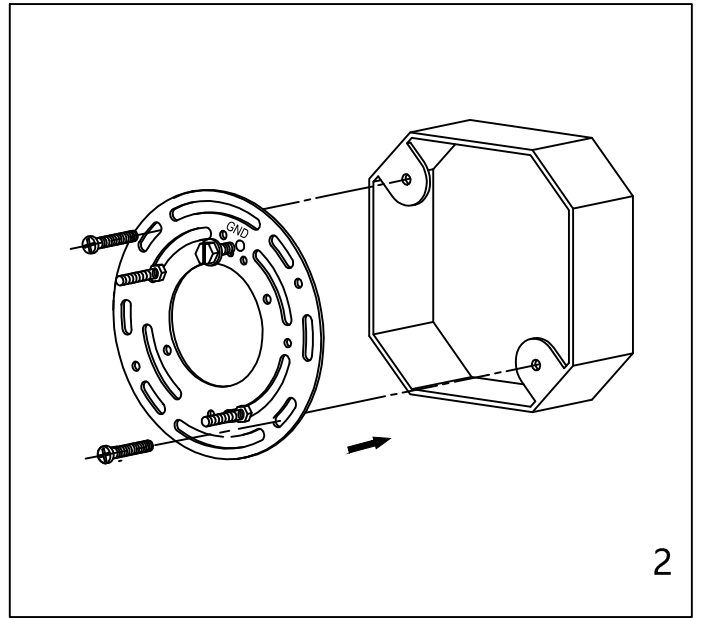

CAUTION - All glass is fragile, use care when handling Glass component(s) and or Lamp(S).

CANOPY MOUNTING & WIRE CONNECTION ASSEMBLY STEPS:

1. E.J → C
2. F → E
3. C.I → M
4. K.L → H
5. A.D → E

L.M (Wire and Mounting Box Not Included)

- 3PCS
- 2PCS
- 3PCS
- 2PCS
- EXTRA SPARE**

NO	A	B	C	D	E	F	G	H	I
Part list									
QTY	1	3	1	2	2	2	1	3	2

FIXTURE ASSEMBLY STEPS :

1. B.G → A
 2. O → A
- O (Bulb Not Included)

Instructions d'Assemblage et Installation