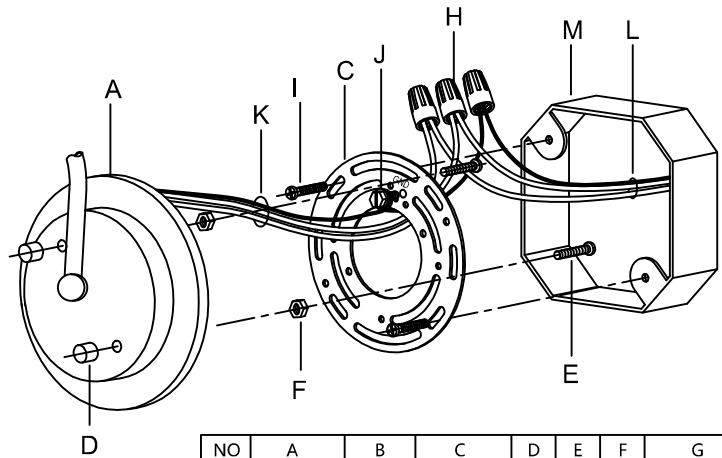

Assembly & Installation Instructions

CAUTION: Read instructions carefully and turn electricity off at main circuit breaker panel before beginning installation.

WARNING - If any Special Control Devices are used with this Fixture, Follow the instructions Carefully to assure full compliance with N.E.C. requirements. If there are any questions, contact a Qualified Electrical Contractor.

CAUTION - All glass is fragile, use care when handling Glass component(s) and or Lamp(S).

CANOPY MOUNTING & WIRE CONNECTION ASSEMBLY STEPS:

1. E.J → C
2. F → E
3. C.I → M
4. K.L → H
5. A.D → E

L.M (Wire and Mounting Box Not Included)

- 3PCS
- 2PCS
- 3PCS
- 2PCS
- EXTRA SPARE**

NO	A	B	C	D	E	F	G	H	I
Part list									
QTY	1	3	1	2	2	2	1	3	2

FIXTURE ASSEMBLY STEPS :

1. B.G → A
 2. O → A
- O (Bulb Not Included)

Instructions d'Assemblage et Installation