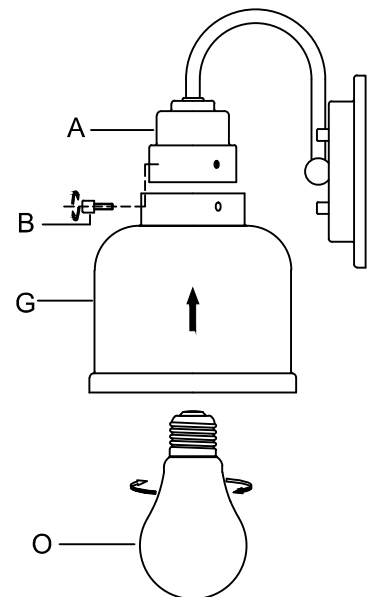

CAUTION - All glass is fragile, use care when handling Glass component(s) and or Lamp(S).

CANOPY MOUNTING & WIRE CONNECTION ASSEMBLY STEPS:

1. E.J → C
2. F → E
3. C.I → M
4. K.L → H
5. A.D → E

L.M (Wire and Mounting Box Not Included)

- 3PCS
- 2PCS
- 3PCS
- 2PCS
- EXTRA SPARE**

NO	A	B	C	D	E	F	G	H	I
Part list									
QTY	1	3	1	2	2	2	1	3	2

FIXTURE ASSEMBLY STEPS :

1. B.G → A
 2. O → A
- O (Bulb Not Included)

Instructions d'Assemblage et Installation