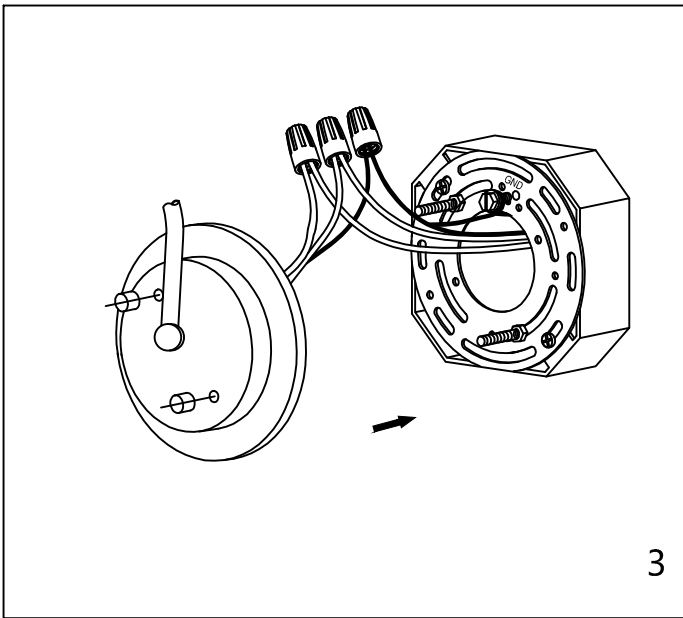

CAUTION - All glass is fragile, use care when handling Glass component(s) and or Lamp(S).

CANOPY MOUNTING & WIRE CONNECTION ASSEMBLY STEPS:

1. E.J → C
2. F → E
3. C.I → M
4. K.L → H
5. A.D → E

L.M (Wire and Mounting Box Not Included)

- 3PCS
- 2PCS
- 3PCS
- 2PCS
- EXTRA SPARE**

NO	A	B	C	D	E	F	G	H	I
Part list									
QTY	1	3	1	2	2	2	1	3	2

FIXTURE ASSEMBLY STEPS :

1. B.G → A
 2. O → A
- O (Bulb Not Included)

Instructions d'Assemblage et Installation