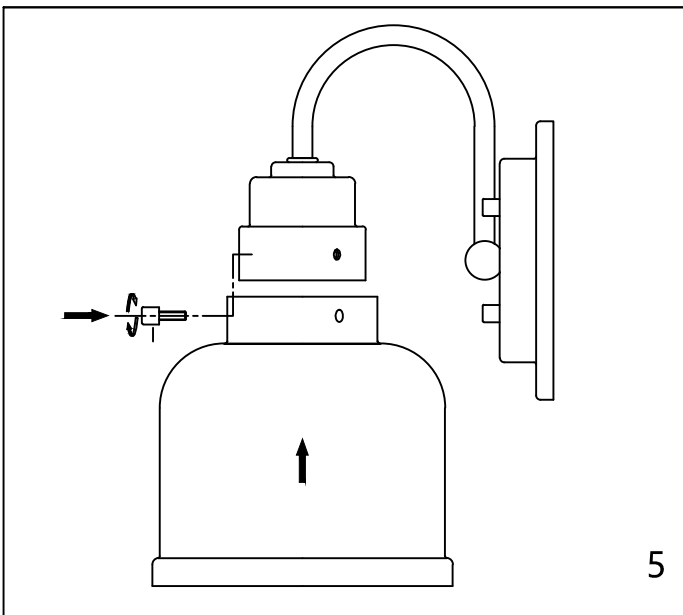

CAUTION - All glass is fragile, use care when handling Glass component(s) and or Lamp(S).

CANOPY MOUNTING & WIRE CONNECTION ASSEMBLY STEPS:

1. E.J → C
2. F → E
3. C.I → M
4. K.L → H
5. A.D → E

L.M (Wire and Mounting Box Not Included)

- 3PCS
- 2PCS
- 3PCS
- 2PCS
- EXTRA SPARE**

NO	A	B	C	D	E	F	G	H	I
Part list									
QTY	1	3	1	2	2	2	1	3	2

FIXTURE ASSEMBLY STEPS :

1. B.G → A
 2. O → A
- O (Bulb Not Included)

Instructions d'Assemblage et Installation