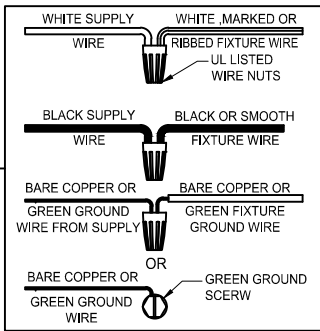

Assembly & Installation Instructions

CAUTION: Read instructions carefully and turn electricity off at main circuit breaker panel before beginning installation.

WARNING - If any Special Control Devices are used with this Fixture, Follow the instructions Carefully to assure full compliance with N.E.C. requirements. If there are any questions, contact a Qualified Electrical Contractor.

CAUTION - All glass is fragile, use care when handling Glass component(s) and or Lamp(S).

CANOPY MOUNTING & WIRE CONNECTION ASSEMBLY STEPS:

1. E.J → C
2. F → E
3. C.I → M
4. K.L → H
5. A.D → E

L.M (Wire and Mounting Box Not Included)