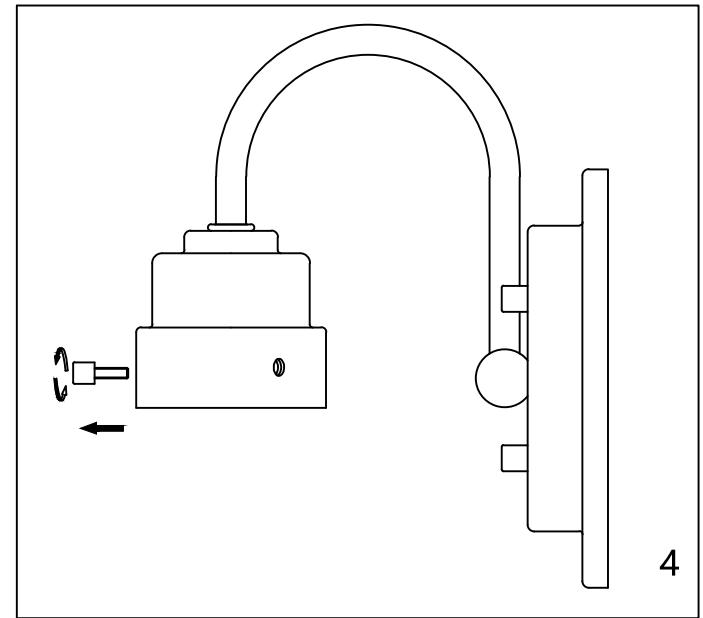

Assembly & Installation Instructions

CAUTION: Read instructions carefully and turn electricity off at main circuit breaker panel before beginning installation.

WARNING - If any Special Control Devices are used with this Fixture, Follow the instructions Carefully to assure full compliance with N.E.C. requirements. If there are any questions, contact a Qualified Electrical Contractor.

CAUTION - All glass is fragile, use care when handling Glass component(s) and or Lamp(S).

CANOPY MOUNTING & WIRE CONNECTION ASSEMBLY STEPS:

1. E.J → C
2. F → E
3. C.I → M
4. K.L → H
5. A.D → E

L.M (Wire and Mounting Box Not Included)

- 3PCS
- 2PCS
- 3PCS
- 2PCS
- EXTRA SPARE**

NO	A	B	C	D	E	F	G	H	I
Part list									
QTY	1	3	1	2	2	2	1	3	2

FIXTURE ASSEMBLY STEPS :

1. B.G → A
 2. O → A
- O (Bulb Not Included)

Instructions d'Assemblage et Installation