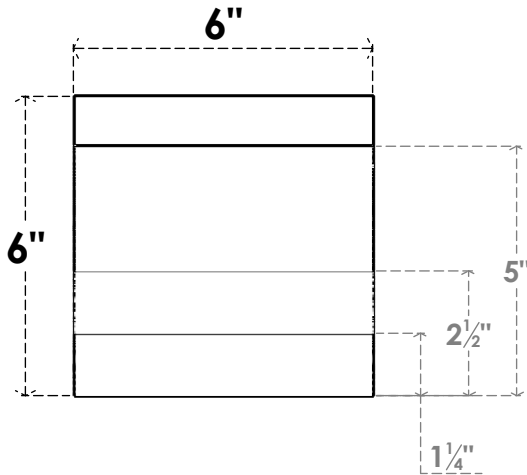

ITEM NUMBER: RFTURO060X06000X12000X006ASH00RCPR

6"W X 6"H X 12"L TIMBERTHANE ROUGH CEDAR ASHEBORO FAUX WOOD OPEN RAFTER TAIL, 6"L END, PRIMED TAN

SIDE PROFILE

FRONT PROFILE

ISOMETRIC

GENERATED DATE : 03/02/2023