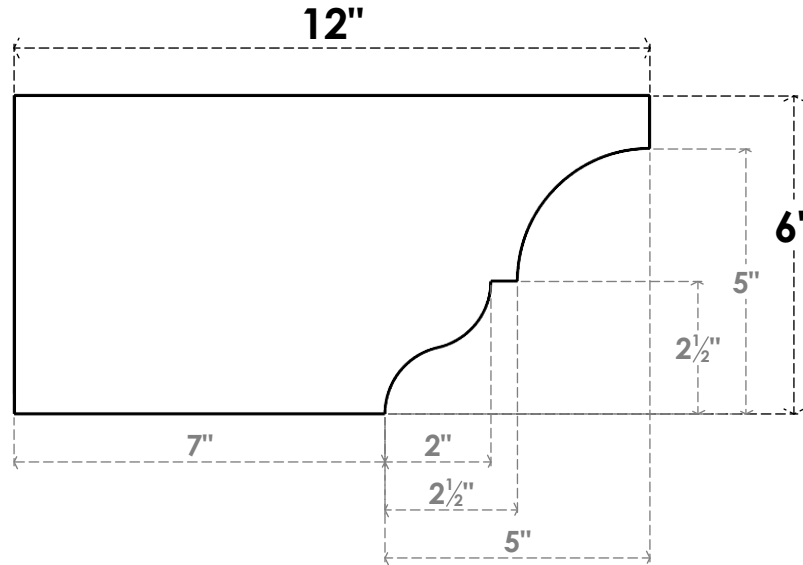

ITEM NUMBER: RFTURO060X06000X12000X006ASH00RCPR

6"W X 6"H X 12"L TIMBERTHANE ROUGH CEDAR ASHEBORO FAUX WOOD OPEN RAFTER TAIL, 6"L END, PRIMED TAN

SIDE PROFILE

FRONT PROFILE

ISOMETRIC

GENERATED DATE : 03/02/2023