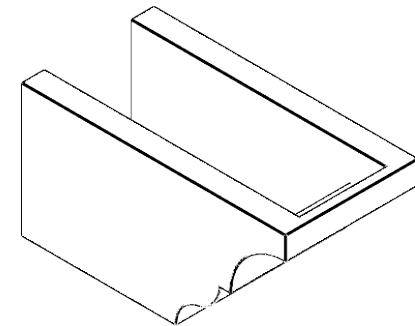

ITEM NUMBER: RFTURO060X06000X12000X006ASH00RCPR

6"W X 6"H X 12"L TIMBERTHANE ROUGH CEDAR ASHEBORO FAUX WOOD OPEN RAFTER TAIL, 6"L END, PRIMED TAN

SIDE PROFILE

FRONT PROFILE

ISOMETRIC

GENERATED DATE : 03/02/2023