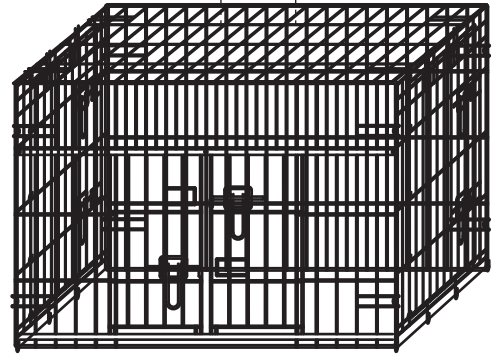

PET CARRIER

ASSEMBLY INSTRUCTIONS

1 Unlock gate from flat shipping configuration.

2 Unfold gate.

CARDINAL GATES
SAFETY PRODUCTS FOR CHILDREN, PETS & HOMES

(770) 252-4200
Toll Free (800) 318-3380
www.cardinalgates.com

- 3** With gate in a box shape, raise both sides and lock into place with top clip.

2X

- 4** Install handle.

PET CARRIER OPENING INSTRUCTIONS

TO OPEN DOUBLE GATE:
Unlock doors by lifting "U" shaped handles
and slide gates open left and right.

TO OPEN END GATE:
Unlock doors by lifting up the metal handle
and slide up to open gate.