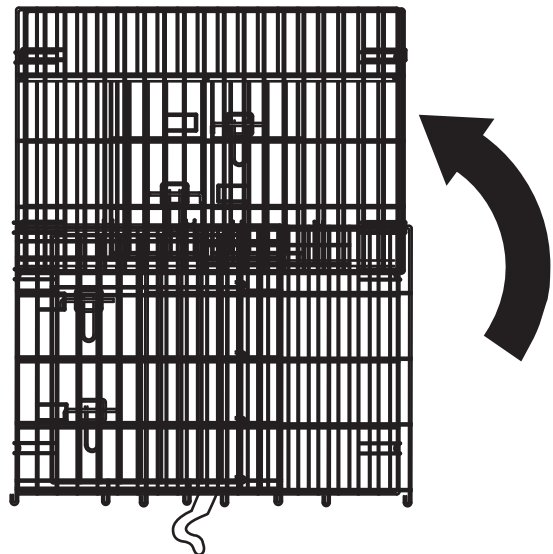

PET CARRIER

ASSEMBLY INSTRUCTIONS

1 Unlock gate from flat shipping configuration.

2 Unfold gate.

CARDINAL GATES
SAFETY PRODUCTS FOR CHILDREN, PETS & HOMES

(770) 252-4200
Toll Free (800) 318-3380
www.cardinalgates.com

- 3** With gate in a box shape, raise both sides and lock into place with top clip.

2X

- 4** Install handle.

PET CARRIER OPENING INSTRUCTIONS

TO OPEN DOUBLE GATE:
Unlock doors by lifting "U" shaped handles
and slide gates open left and right.

TO OPEN END GATE:
Unlock doors by lifting up the metal handle
and slide up to open gate.