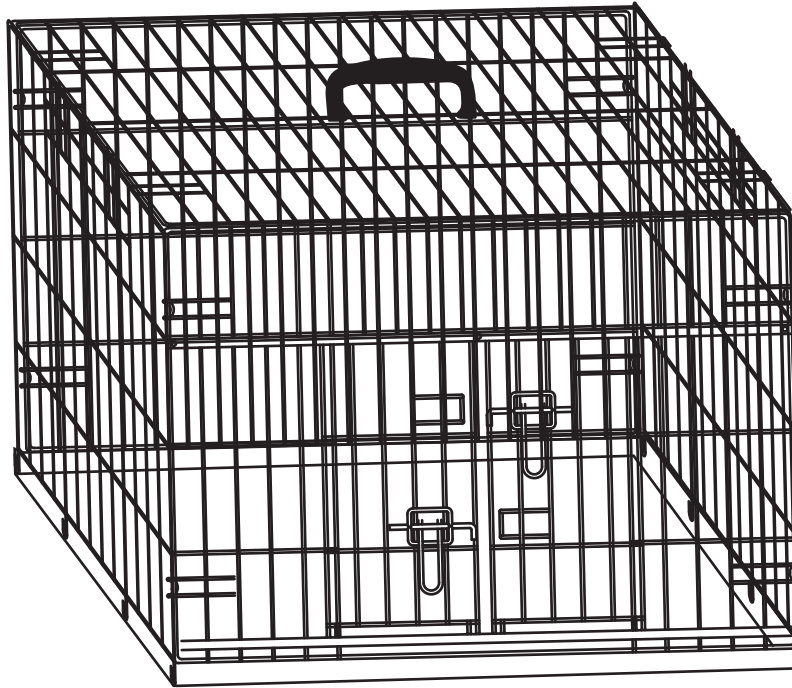

PET CARRIER

ASSEMBLY INSTRUCTIONS

1 Unlock gate from flat shipping configuration.

2 Unfold gate.

CARDINAL GATES
SAFETY PRODUCTS FOR CHILDREN, PETS & HOMES

(770) 252-4200
Toll Free (800) 318-3380
www.cardinalgates.com

- 3** With gate in a box shape, raise both sides and lock into place with top clip.

2X

- 4** Install handle.

PET CARRIER OPENING INSTRUCTIONS

TO OPEN DOUBLE GATE:
Unlock doors by lifting "U" shaped handles
and slide gates open left and right.

TO OPEN END GATE:
Unlock doors by lifting up the metal handle
and slide up to open gate.