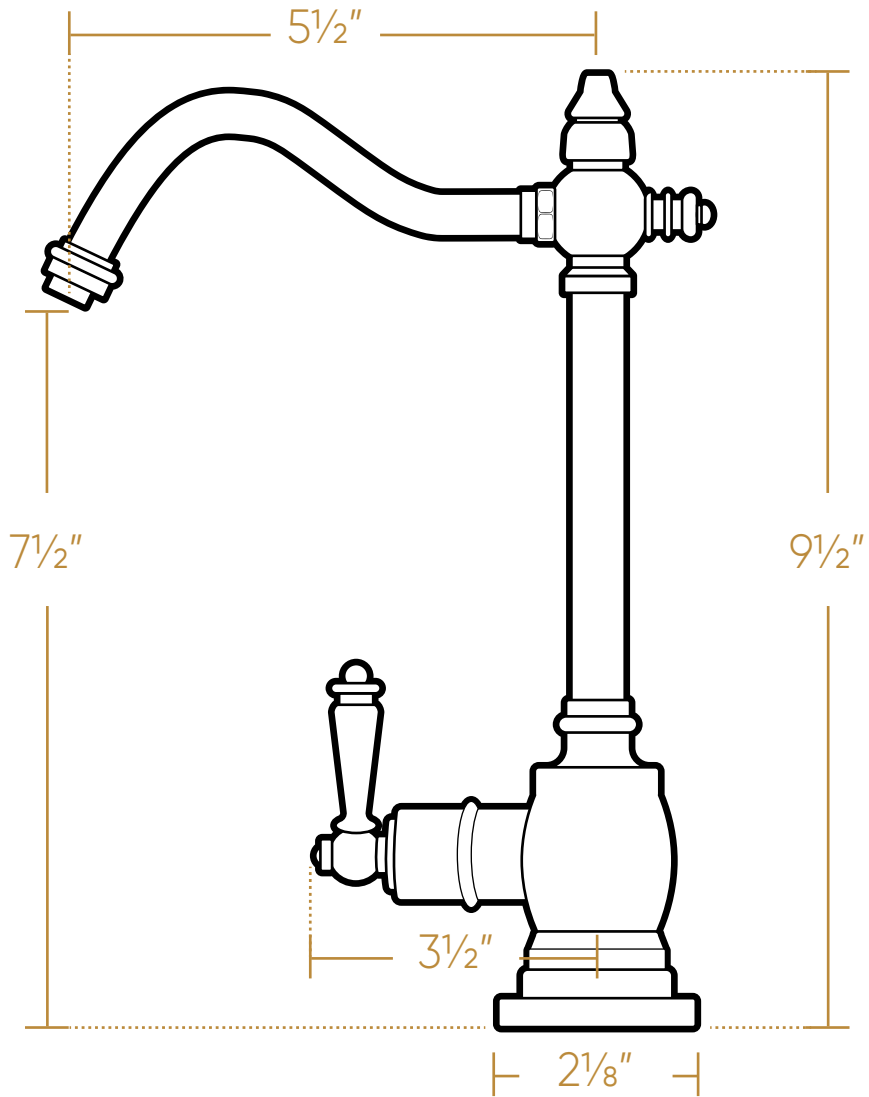

WHITEHAUS  
COLLECTION

WHFH-H1006

SIDE

3 lb.

LIVE WITH STYLE!