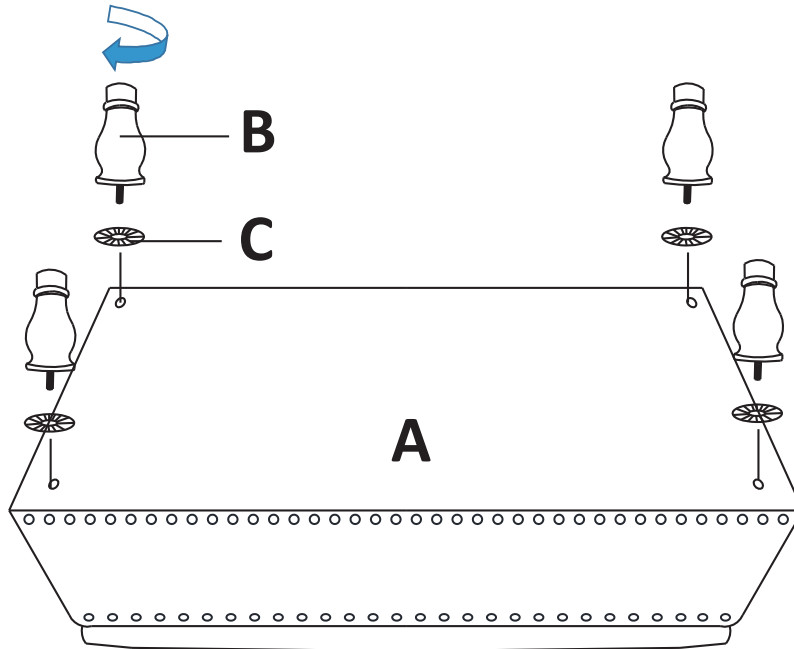

Part List

A	Upholstered Top	1	B	Wood Leg	4	C	Flat Washer	4

People Required: 1

Tools Required: No

Assembly Time: 20 minutes

Step 1