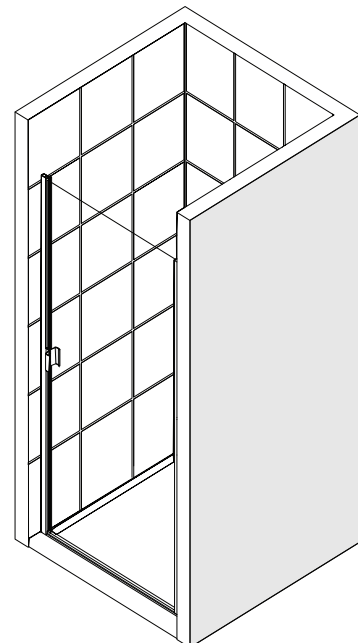

Model SKU#s:

SDA130W690VRX04
SDA130W690VRX06