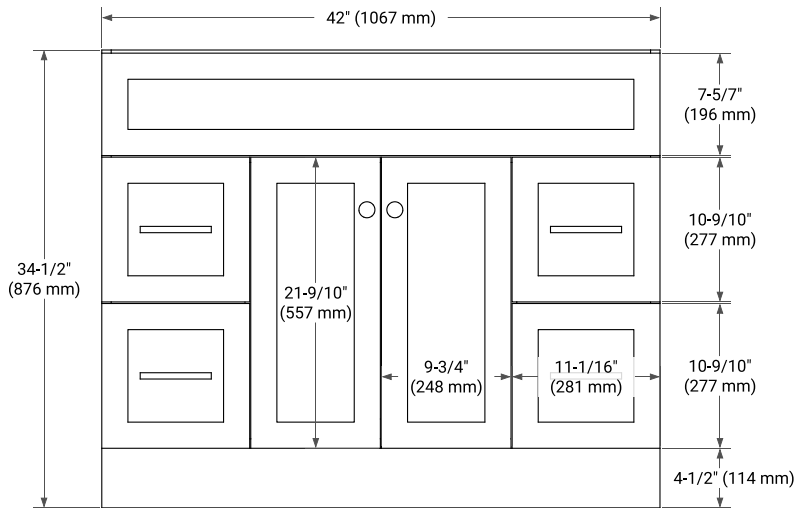

42" SINGLE SINK BASE CABINET

BASE CABINET DIMENSIONS

42" W x 21.5" D x 34.5" H

FEATURES

- Solid wood frame & plywood panels
- Dovetail drawers and joints
- Soft closing doors & drawers

HARDWARE FINISHES*

Brushed Nickel   Satin Brass   Matte Black   Polished Chrome

Hardware comes preinstalled with the illustrated option. Other finishes are available on our online store if you prefer a different one.

AVAILABLE COLORS

White   Grey   Midnight Blue   Black

FRONT VIEW

SIDE VIEW

PLAN VIEW