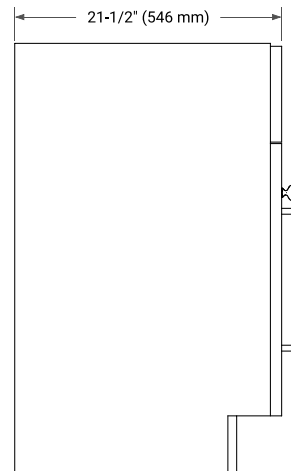

42" SINGLE SINK BASE CABINET

BASE CABINET DIMENSIONS

42" W x 21.5" D x 34.5" H

FEATURES

- Solid wood frame & plywood panels
- Dovetail drawers and joints
- Soft closing doors & drawers

HARDWARE FINISHES*

Brushed Nickel   Satin Brass   Matte Black   Polished Chrome

Hardware comes preinstalled with the illustrated option. Other finishes are available on our online store if you prefer a different one.

AVAILABLE COLORS

White   Grey   Midnight Blue   Black

FRONT VIEW

SIDE VIEW

PLAN VIEW