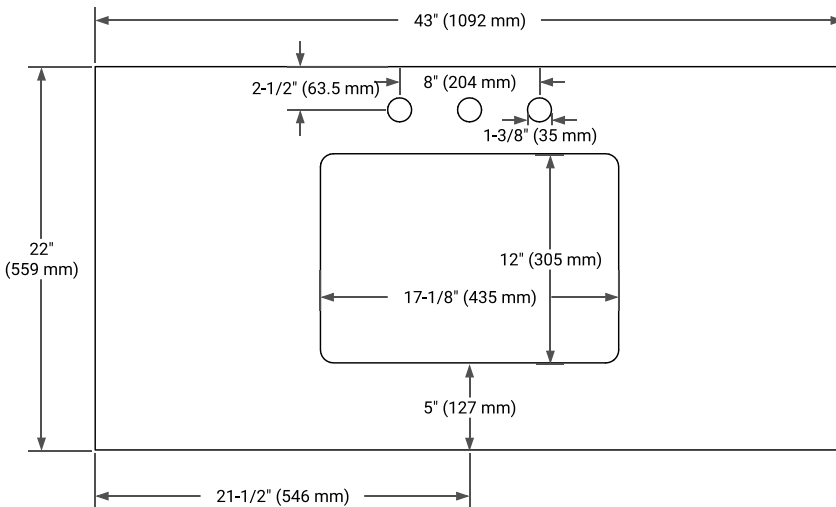

43" SINGLE RECTANGLE SINK COUNTERTOP WITH 1.5 IN. THICKNESS

OVERALL DIMENSIONS

43" W x 22" D x 1.5" H

COUNTERTOP OPTIONS

FEATURES

- Solid countertop with mitered edges & seams
- Undermount white rectangular sink
- Pre-drilled for 8" widespread faucet

INCLUDED

- Countertop
- Matching Backsplash
- Rectangle Sink

COUNTERTOP PLAN VIEW