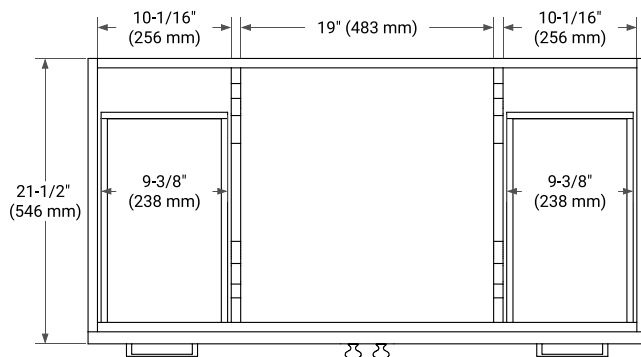

42" SINGLE SINK BASE CABINET

BASE CABINET DIMENSIONS

42" W x 21.5" D x 34.5" H

FEATURES

- Solid wood frame & plywood panels
- Dovetail drawers and joints
- Soft closing doors & drawers

HARDWARE FINISHES*

Brushed Nickel   Satin Brass   Matte Black   Polished Chrome

Hardware comes preinstalled with the illustrated option. Other finishes are available on our online store if you prefer a different one.

AVAILABLE COLORS

White   Grey   Midnight Blue   Black

FRONT VIEW

SIDE VIEW

PLAN VIEW