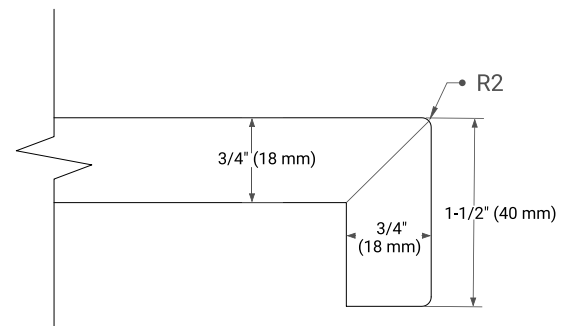

EDGE SIDE VIEW