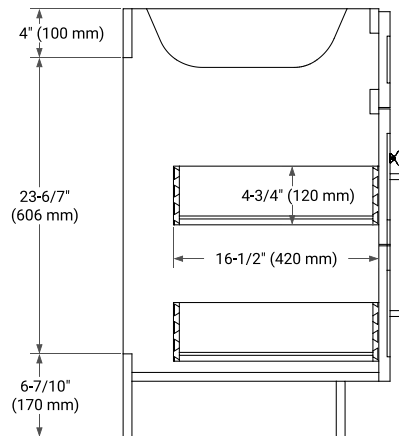

42" SINGLE SINK BASE CABINET

BASE CABINET DIMENSIONS

42" W x 21.5" D x 34.5" H

FEATURES

- Solid wood frame & plywood panels
- Dovetail drawers and joints
- Soft closing doors & drawers

HARDWARE FINISHES*

Brushed Nickel   Satin Brass   Matte Black   Polished Chrome

Hardware comes preinstalled with the illustrated option. Other finishes are available on our online store if you prefer a different one.

AVAILABLE COLORS

White   Grey   Midnight Blue   Black

FRONT VIEW

SIDE VIEW

PLAN VIEW