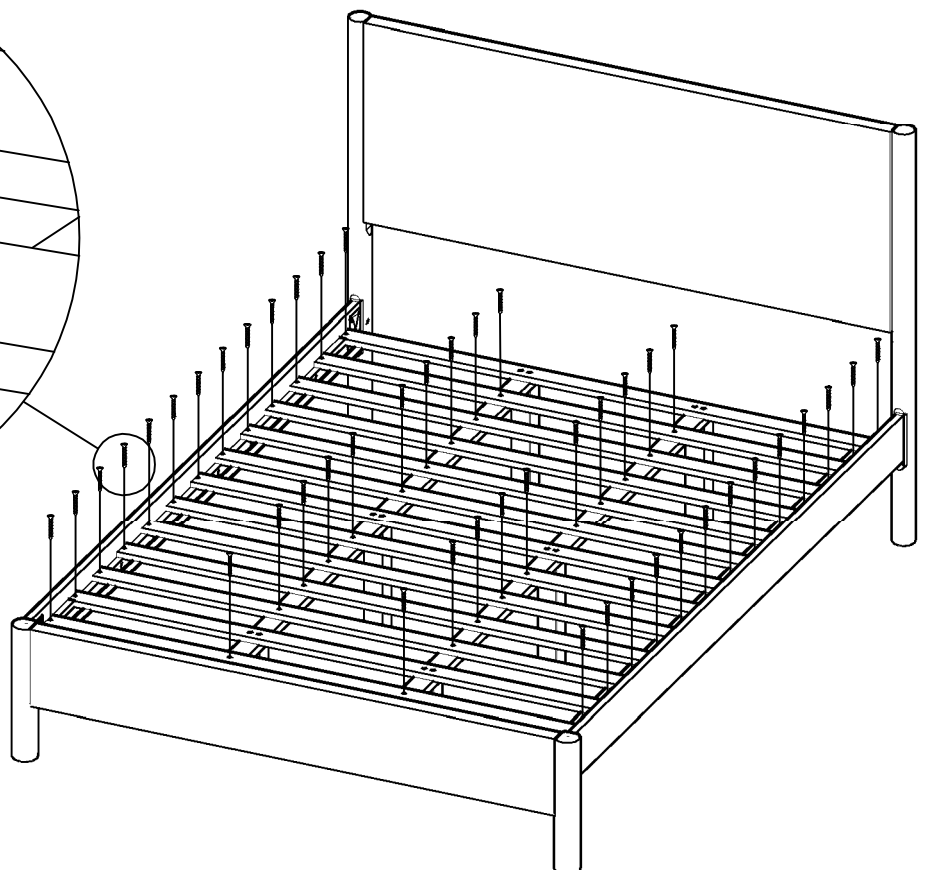

ASSEMBLY INSTRUCTIONS

STEP 5 :

STEP 6 :