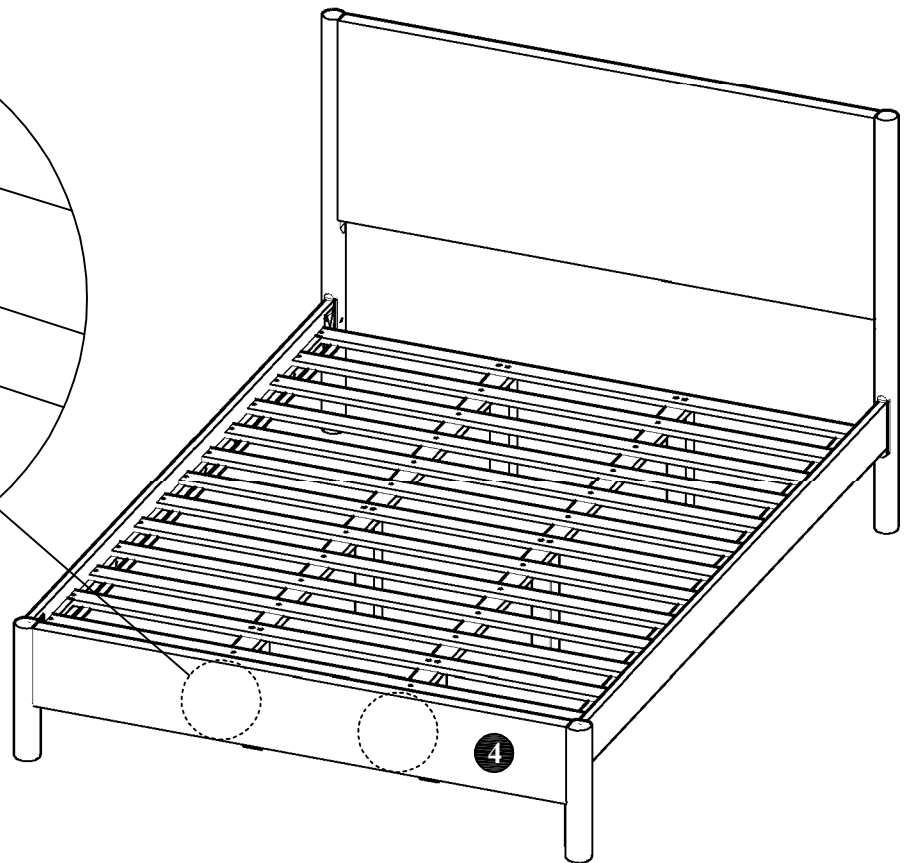

ASSEMBLY INSTRUCTIONS

MODEL : BD731-FS

COMPONENT

Headboard - 1 pc.  ①	Headboard Leg (Left) - 1 pc.  ②L	Headboard Leg (Right) - 1 pc.  ②R	Side Rail - 2 pcs.  ③	Footboard - 1 pc.  ④	Center Leg - 6 pcs.  ⑤	FB Leg (Left) - 1 pc.  ⑥L	FB Leg (Right) - 1 pc.  ⑥R
Center Rail - 2 pcs.  ⑦	Slats - 13 pcs.(1set)  ⑧						

HARDWARE

Allen Key M4 (Long Ball Head) - 1 pc.  ①A	Allen Key M5 - 1 pc.  ①B	JCBB Bolt M8 x 35mm - 4 pcs.  ①C	JCBC Bolt M6 x 50mm - 12 pcs.  ①D	JCBC Bolt M6 x 35mm - 4 pcs.  ①E	M8 Spring Washer - 4 pcs.  ①F	M8 Flat Washer - 4 pcs.  ①G	M6 Spring Washer - 4 pcs.  ①H
M6 Flat Washer - 4 pcs.  ①I	Wood Screw M3.5 x 16mm - 2 pcs.  ①J	Wood Screw M4 x 25mm - 46 pcs.  ①K					

ASSEMBLY INSTRUCTIONS

STEP 1 :

STEP 2 :

ASSEMBLY INSTRUCTIONS

STEP 3 :

STEP 4 :

ASSEMBLY INSTRUCTIONS

STEP 5 :