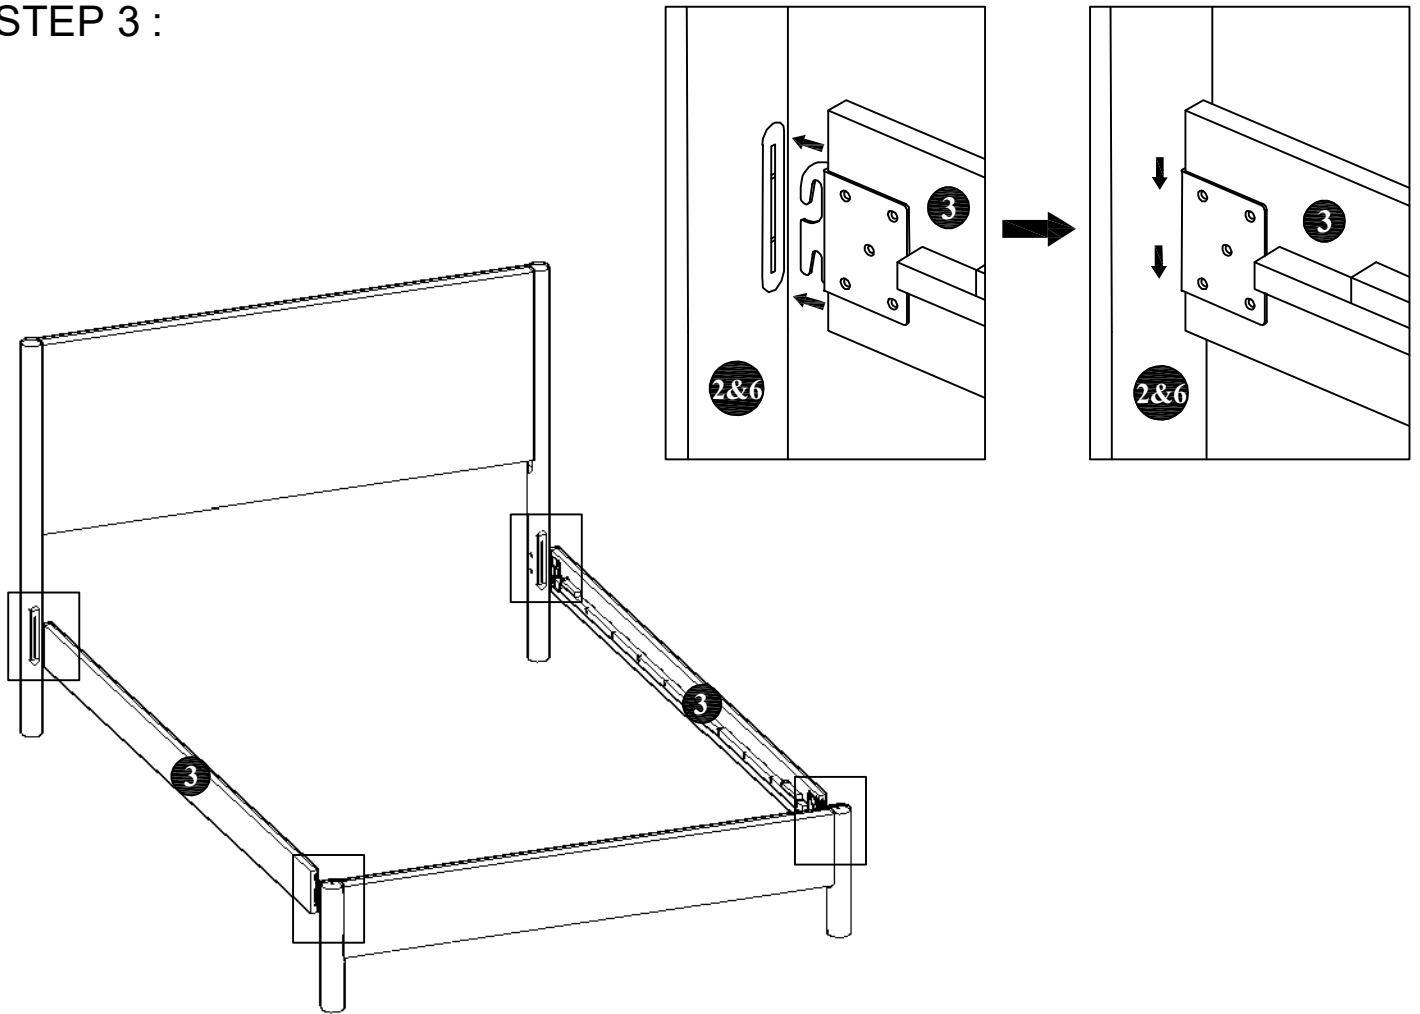

ASSEMBLY INSTRUCTIONS

MODEL : BD731-FS

COMPONENT

Headboard - 1 pc.  ①	Headboard Leg (Left) - 1 pc.  ②L	Headboard Leg (Right) - 1 pc.  ②R	Side Rail - 2 pcs.  ③	Footboard - 1 pc.  ④	Center Leg - 6 pcs.  ⑤	FB Leg (Left) - 1 pc.  ⑥L	FB Leg (Right) - 1 pc.  ⑥R
Center Rail - 2 pcs.  ⑦	Slats - 13 pcs.(1set)  ⑧						

HARDWARE

Allen Key M4 (Long Ball Head) - 1 pc.  ①A	Allen Key M5 - 1 pc.  ①B	JCBB Bolt M8 x 35mm - 4 pcs.  ①C	JCBC Bolt M6 x 50mm - 12 pcs.  ①D	JCBC Bolt M6 x 35mm - 4 pcs.  ①E	M8 Spring Washer - 4 pcs.  ①F	M8 Flat Washer - 4 pcs.  ①G	M6 Spring Washer - 4 pcs.  ①H
M6 Flat Washer - 4 pcs.  ①I	Wood Screw M3.5 x 16mm - 2 pcs.  ①J	Wood Screw M4 x 25mm - 46 pcs.  ①K					

ASSEMBLY INSTRUCTIONS

STEP 1 :

STEP 2 :

ASSEMBLY INSTRUCTIONS

STEP 3 :

STEP 4 :

ASSEMBLY INSTRUCTIONS

STEP 5 :