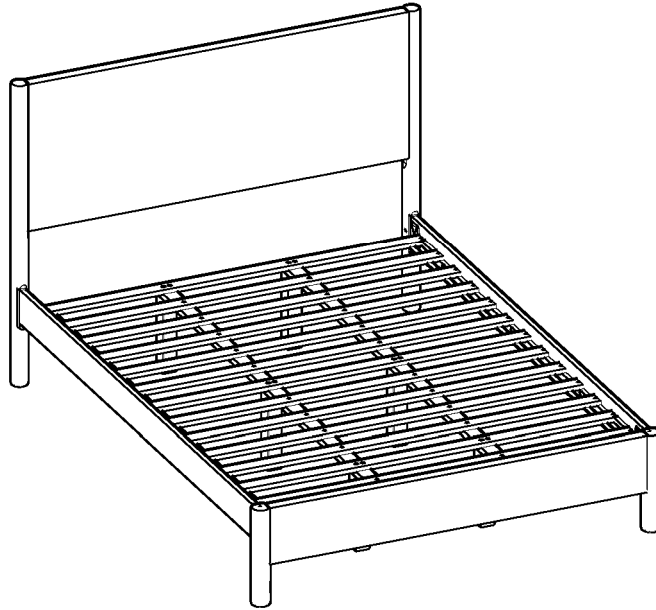

ASSEMBLY INSTRUCTIONS

MODEL : BD731-FS

COMPONENT

Headboard - 1 pc.  ①	Headboard Leg (Left) - 1 pc.  ②L	Headboard Leg (Right) - 1 pc.  ②R	Side Rail - 2 pcs.  ③	Footboard - 1 pc.  ④	Center Leg - 6 pcs.  ⑤	FB Leg (Left) - 1 pc.  ⑥L	FB Leg (Right) - 1 pc.  ⑥R
Center Rail - 2 pcs.  ⑦	Slats - 13 pcs.(1set)  ⑧						

HARDWARE

Allen Key M4 (Long Ball Head) - 1 pc.  ①A	Allen Key M5 - 1 pc.  ①B	JCBB Bolt M8 x 35mm - 4 pcs.  ①C	JCBC Bolt M6 x 50mm - 12 pcs.  ①D	JCBC Bolt M6 x 35mm - 4 pcs.  ①E	M8 Spring Washer - 4 pcs.  ①F	M8 Flat Washer - 4 pcs.  ①G	M6 Spring Washer - 4 pcs.  ①H
M6 Flat Washer - 4 pcs.  ①I	Wood Screw M3.5 x 16mm - 2 pcs.  ①J	Wood Screw M4 x 25mm - 46 pcs.  ①K					