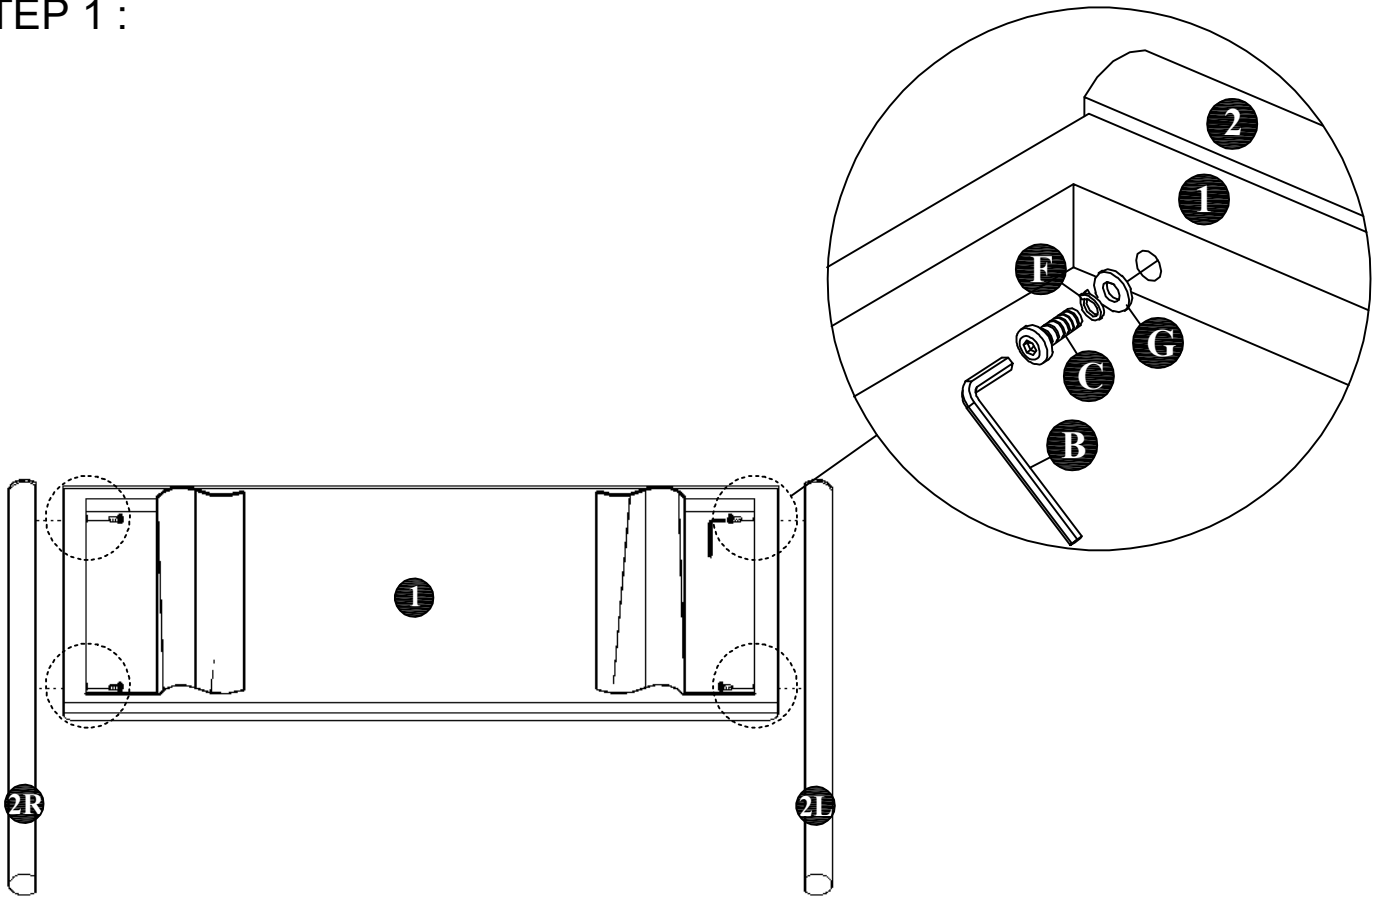

ASSEMBLY INSTRUCTIONS

STEP 1 :