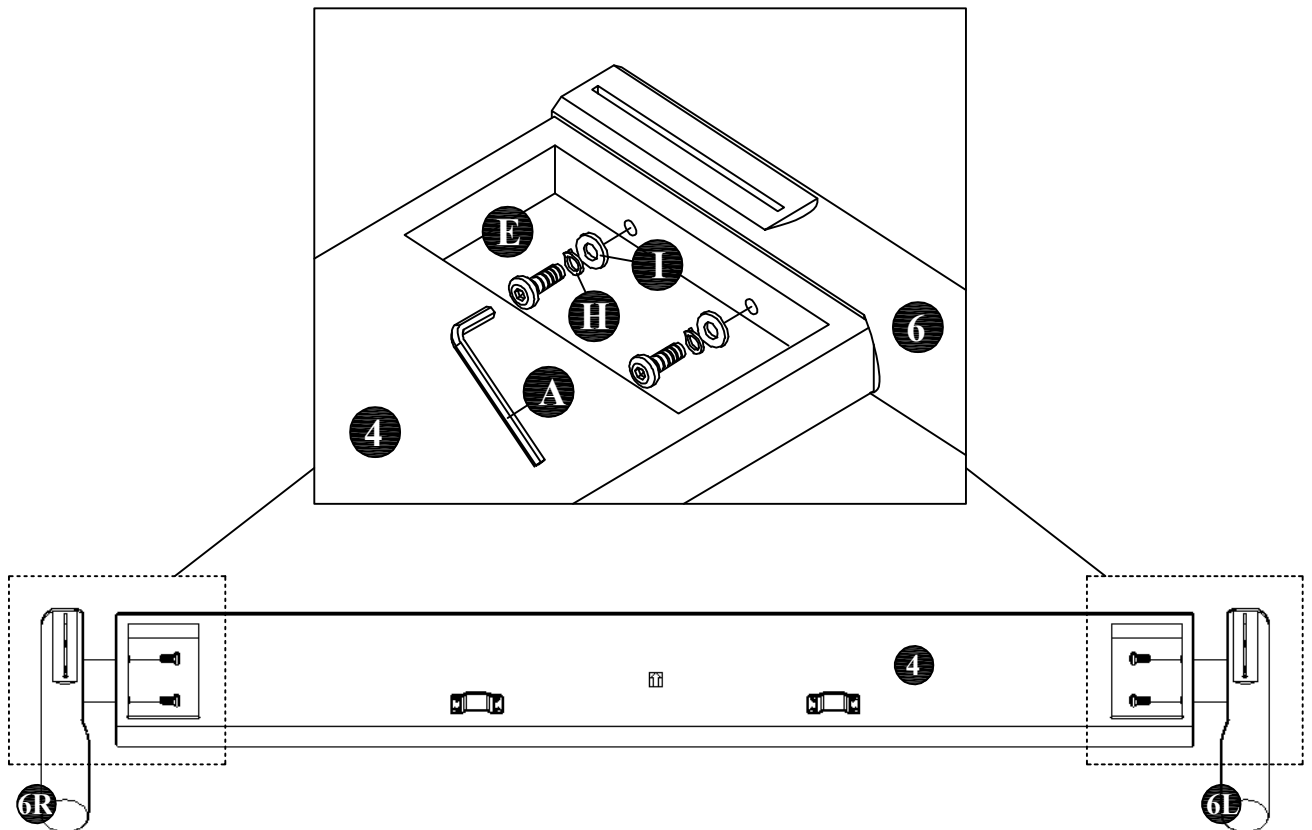

ASSEMBLY INSTRUCTIONS

MODEL : BD731-FS

COMPONENT

Headboard - 1 pc.  ①	Headboard Leg (Left) - 1 pc.  ②L	Headboard Leg (Right) - 1 pc.  ②R	Side Rail - 2 pcs.  ③	Footboard - 1 pc.  ④	Center Leg - 6 pcs.  ⑤	FB Leg (Left) - 1 pc.  ⑥L	FB Leg (Right) - 1 pc.  ⑥R
Center Rail - 2 pcs.  ⑦	Slats - 13 pcs.(1set)  ⑧						

HARDWARE

Allen Key M4 (Long Ball Head) - 1 pc.  ①A	Allen Key M5 - 1 pc.  ①B	JCBB Bolt M8 x 35mm - 4 pcs.  ①C	JCBC Bolt M6 x 50mm - 12 pcs.  ①D	JCBC Bolt M6 x 35mm - 4 pcs.  ①E	M8 Spring Washer - 4 pcs.  ①F	M8 Flat Washer - 4 pcs.  ①G	M6 Spring Washer - 4 pcs.  ①H
M6 Flat Washer - 4 pcs.  ①I	Wood Screw M3.5 x 16mm - 2 pcs.  ①J	Wood Screw M4 x 25mm - 46 pcs.  ①K					

ASSEMBLY INSTRUCTIONS

STEP 1 :

STEP 2 :

ASSEMBLY INSTRUCTIONS

STEP 3 :

STEP 4 :

ASSEMBLY INSTRUCTIONS

STEP 5 :