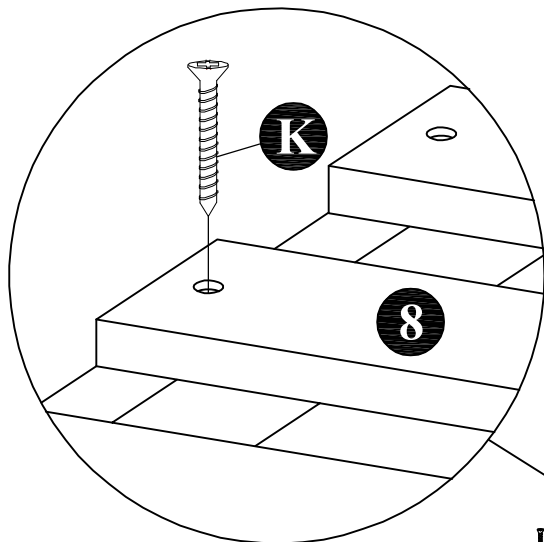

ASSEMBLY INSTRUCTIONS

STEP 5 :

STEP 6 :