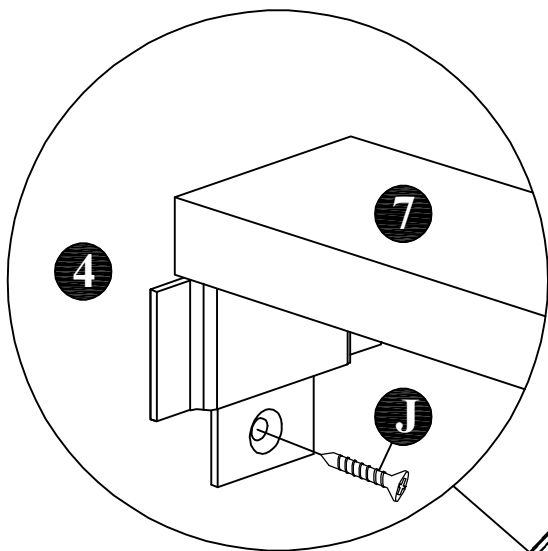

ASSEMBLY INSTRUCTIONS

MODEL : BD731-FS

COMPONENT

Headboard - 1 pc.  ①	Headboard Leg (Left) - 1 pc.  ②L	Headboard Leg (Right) - 1 pc.  ②R	Side Rail - 2 pcs.  ③	Footboard - 1 pc.  ④	Center Leg - 6 pcs.  ⑤	FB Leg (Left) - 1 pc.  ⑥L	FB Leg (Right) - 1 pc.  ⑥R
Center Rail - 2 pcs.  ⑦	Slats - 13 pcs.(1set)  ⑧						

HARDWARE

Allen Key M4 (Long Ball Head) - 1 pc.  ①A	Allen Key M5 - 1 pc.  ①B	JCBB Bolt M8 x 35mm - 4 pcs.  ①C	JCBC Bolt M6 x 50mm - 12 pcs.  ①D	JCBC Bolt M6 x 35mm - 4 pcs.  ①E	M8 Spring Washer - 4 pcs.  ①F	M8 Flat Washer - 4 pcs.  ①G	M6 Spring Washer - 4 pcs.  ①H
M6 Flat Washer - 4 pcs.  ①I	Wood Screw M3.5 x 16mm - 2 pcs.  ①J	Wood Screw M4 x 25mm - 46 pcs.  ①K					

ASSEMBLY INSTRUCTIONS

STEP 1 :

STEP 2 :

ASSEMBLY INSTRUCTIONS

STEP 3 :

STEP 4 :

ASSEMBLY INSTRUCTIONS

STEP 5 :