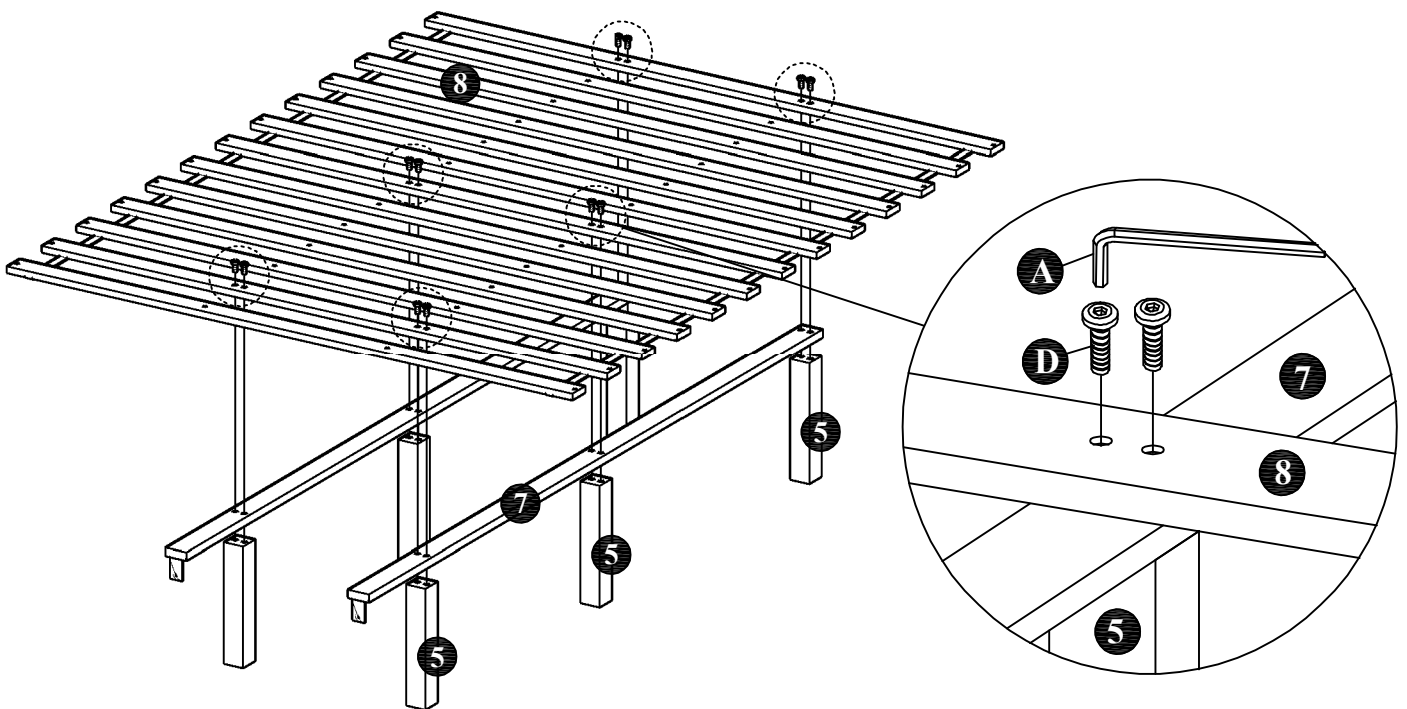

HARDWARE

Allen Key M4 (Long Ball Head) - 1 pc.  ①A	Allen Key M5 - 1 pc.  ①B	JCBB Bolt M8 x 35mm - 4 pcs.  ①C	JCBC Bolt M6 x 50mm - 12 pcs.  ①D	JCBC Bolt M6 x 35mm - 4 pcs.  ①E	M8 Spring Washer - 4 pcs.  ①F	M8 Flat Washer - 4 pcs.  ①G	M6 Spring Washer - 4 pcs.  ①H
M6 Flat Washer - 4 pcs.  ①I	Wood Screw M3.5 x 16mm - 2 pcs.  ①J	Wood Screw M4 x 25mm - 46 pcs.  ①K					

ASSEMBLY INSTRUCTIONS

STEP 1 :

STEP 2 :

ASSEMBLY INSTRUCTIONS

STEP 3 :

STEP 4 :

ASSEMBLY INSTRUCTIONS

STEP 5 :