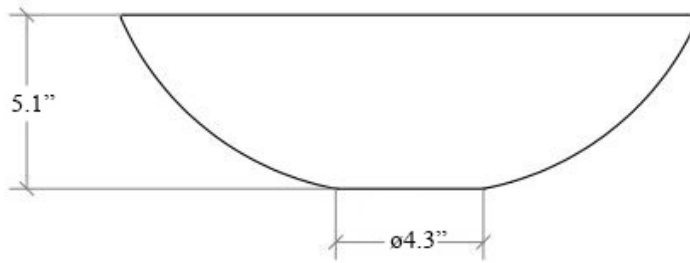

Finishes:

 Ceramic White

SKU# | Options:

- Acquaio 53699 | Ceramic White

* WS Bath Collections reserves the right to revise dimensions or information on this sheet without notice

Collection Acquaio	Model Acquaio 53699	Dimensions Metric <i>1 inch = 2.54 cm</i> <i>1 inch = 25.4 mm</i>	 1051 Lea Drive - Collegeville, PA 19426 Tel. 215 513 9400 - Fax 610 831 0215 www.ws bathcollections.com - info@ws bathcollections.com
--------------------------------	---------------------------------	---	---

Collection
Acquaio

Model |
Acquaio 53699

Dimensions Metric

1 inch = 2.54 cm
1 inch = 25.4 mm

WS[®]
BATH
COLLECTIONS

1051 Lea Drive - Collegeville, PA 19426
Tel. 215 513 9400 - Fax 610 831 0215

www.ws bathcollections.com - info@ws bathcollections.com