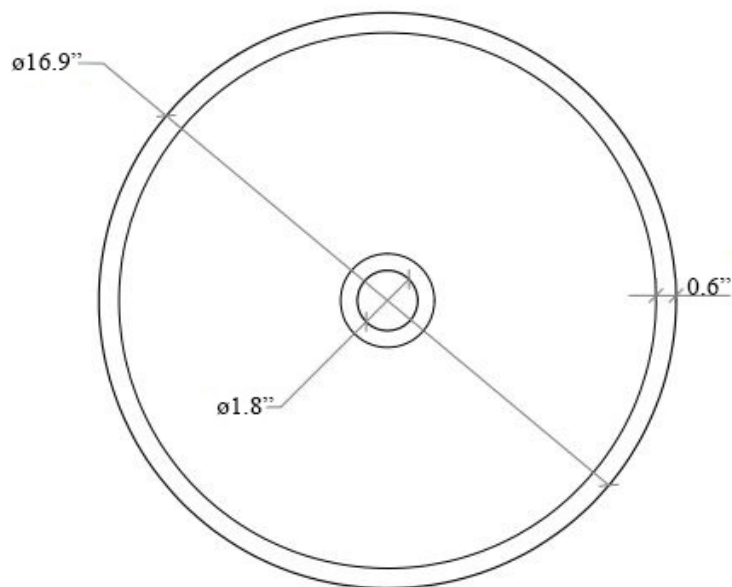

Finishes:

 Ceramic White

SKU# | Options:

- Acquaio 53699 | Ceramic White

* WS Bath Collections reserves the right to revise dimensions or information on this sheet without notice

Collection Acquaio	Model Acquaio 53699	Dimensions Metric <i>1 inch = 2.54 cm</i> <i>1 inch = 25.4 mm</i>	 1051 Lea Drive - Collegeville, PA 19426 Tel. 215 513 9400 - Fax 610 831 0215 www.ws bathcollections.com - info@ws bathcollections.com
--------------------------------	---------------------------------	---	---

Collection
Acquaio

Model |
Acquaio 53699

Dimensions Metric

1 inch = 2.54 cm
1 inch = 25.4 mm

WS[®]
BATH
COLLECTIONS

1051 Lea Drive - Collegeville, PA 19426
Tel. 215 513 9400 - Fax 610 831 0215

www.ws bathcollections.com - info@ws bathcollections.com

Bolts

Silicone (optional)

Collection
Acquaio

Model |
Acquaio 53699

Dimensions Metric

1 inch = 2.54 cm
1 inch = 25.4 mm

1051 Lea Drive - Collegeville, PA 19426
Tel. 215 513 9400 - Fax 610 831 0215

www.ws bathcollections.com - info@ws bathcollections.com