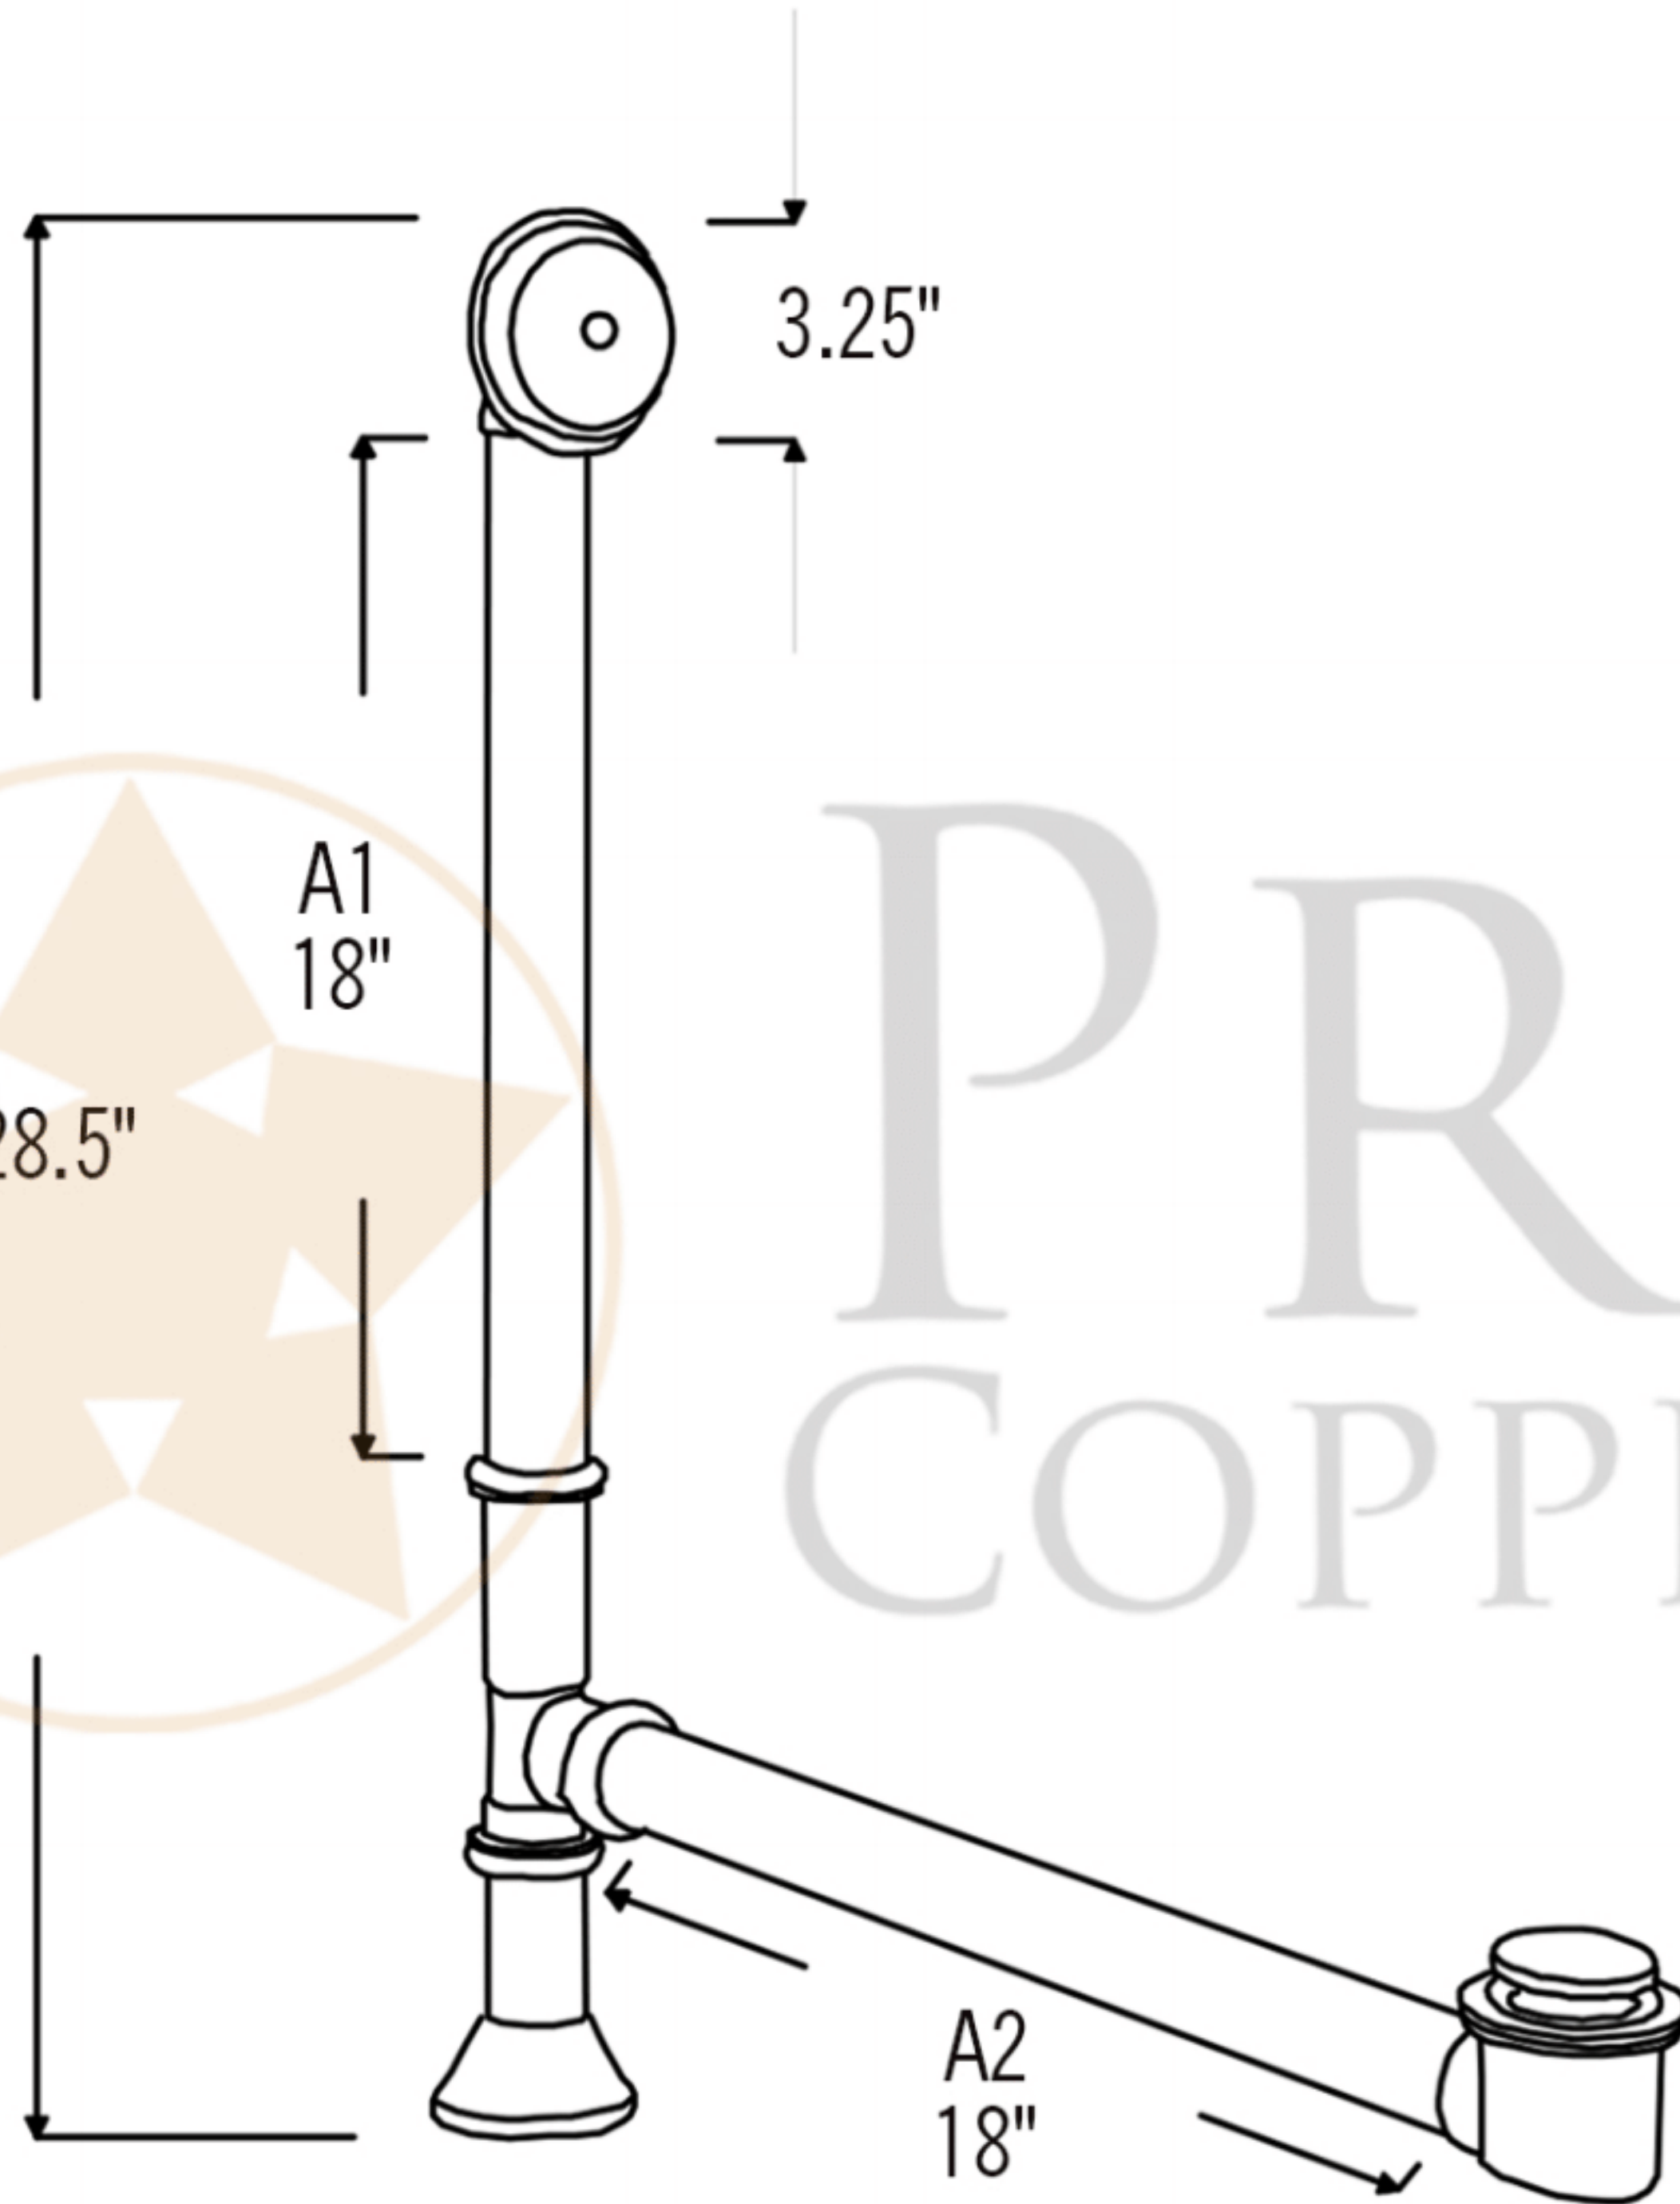

## MODEL NUMBER: D-5000RB

- \* Description: Premier Waste and Overflow Kit with Pop Up Drain for Free Standing Bath Tub
- \* Design: Push Pop Top (Toe Click Operation)
- \* Outer Dimension: 22.5" Length x 28.5" Height
- \* Drain Flange Dimension: 2.75"
- \* Pop Up Top Dimension: 2"
- \* Drain Thread Length: 1.25"
- \* Top Drain Tube Length (A1): 18" (adjustable)
- \* Bottom Drain Tube Length (A2): 18" (adjustable)
- \* Drain Tube Width: 3.25"
- \* Overflow Cover Width: 3.25"
- \* Material: Brass
- \* Finish: Oil Rubbed Bronze

\* ORB: Oil Rubbed Bronze

*Notes: The brass tubing must be cut to the correct length.  
The bottom tube is made longer to accommodate  
center drains and larger bath tubs.*