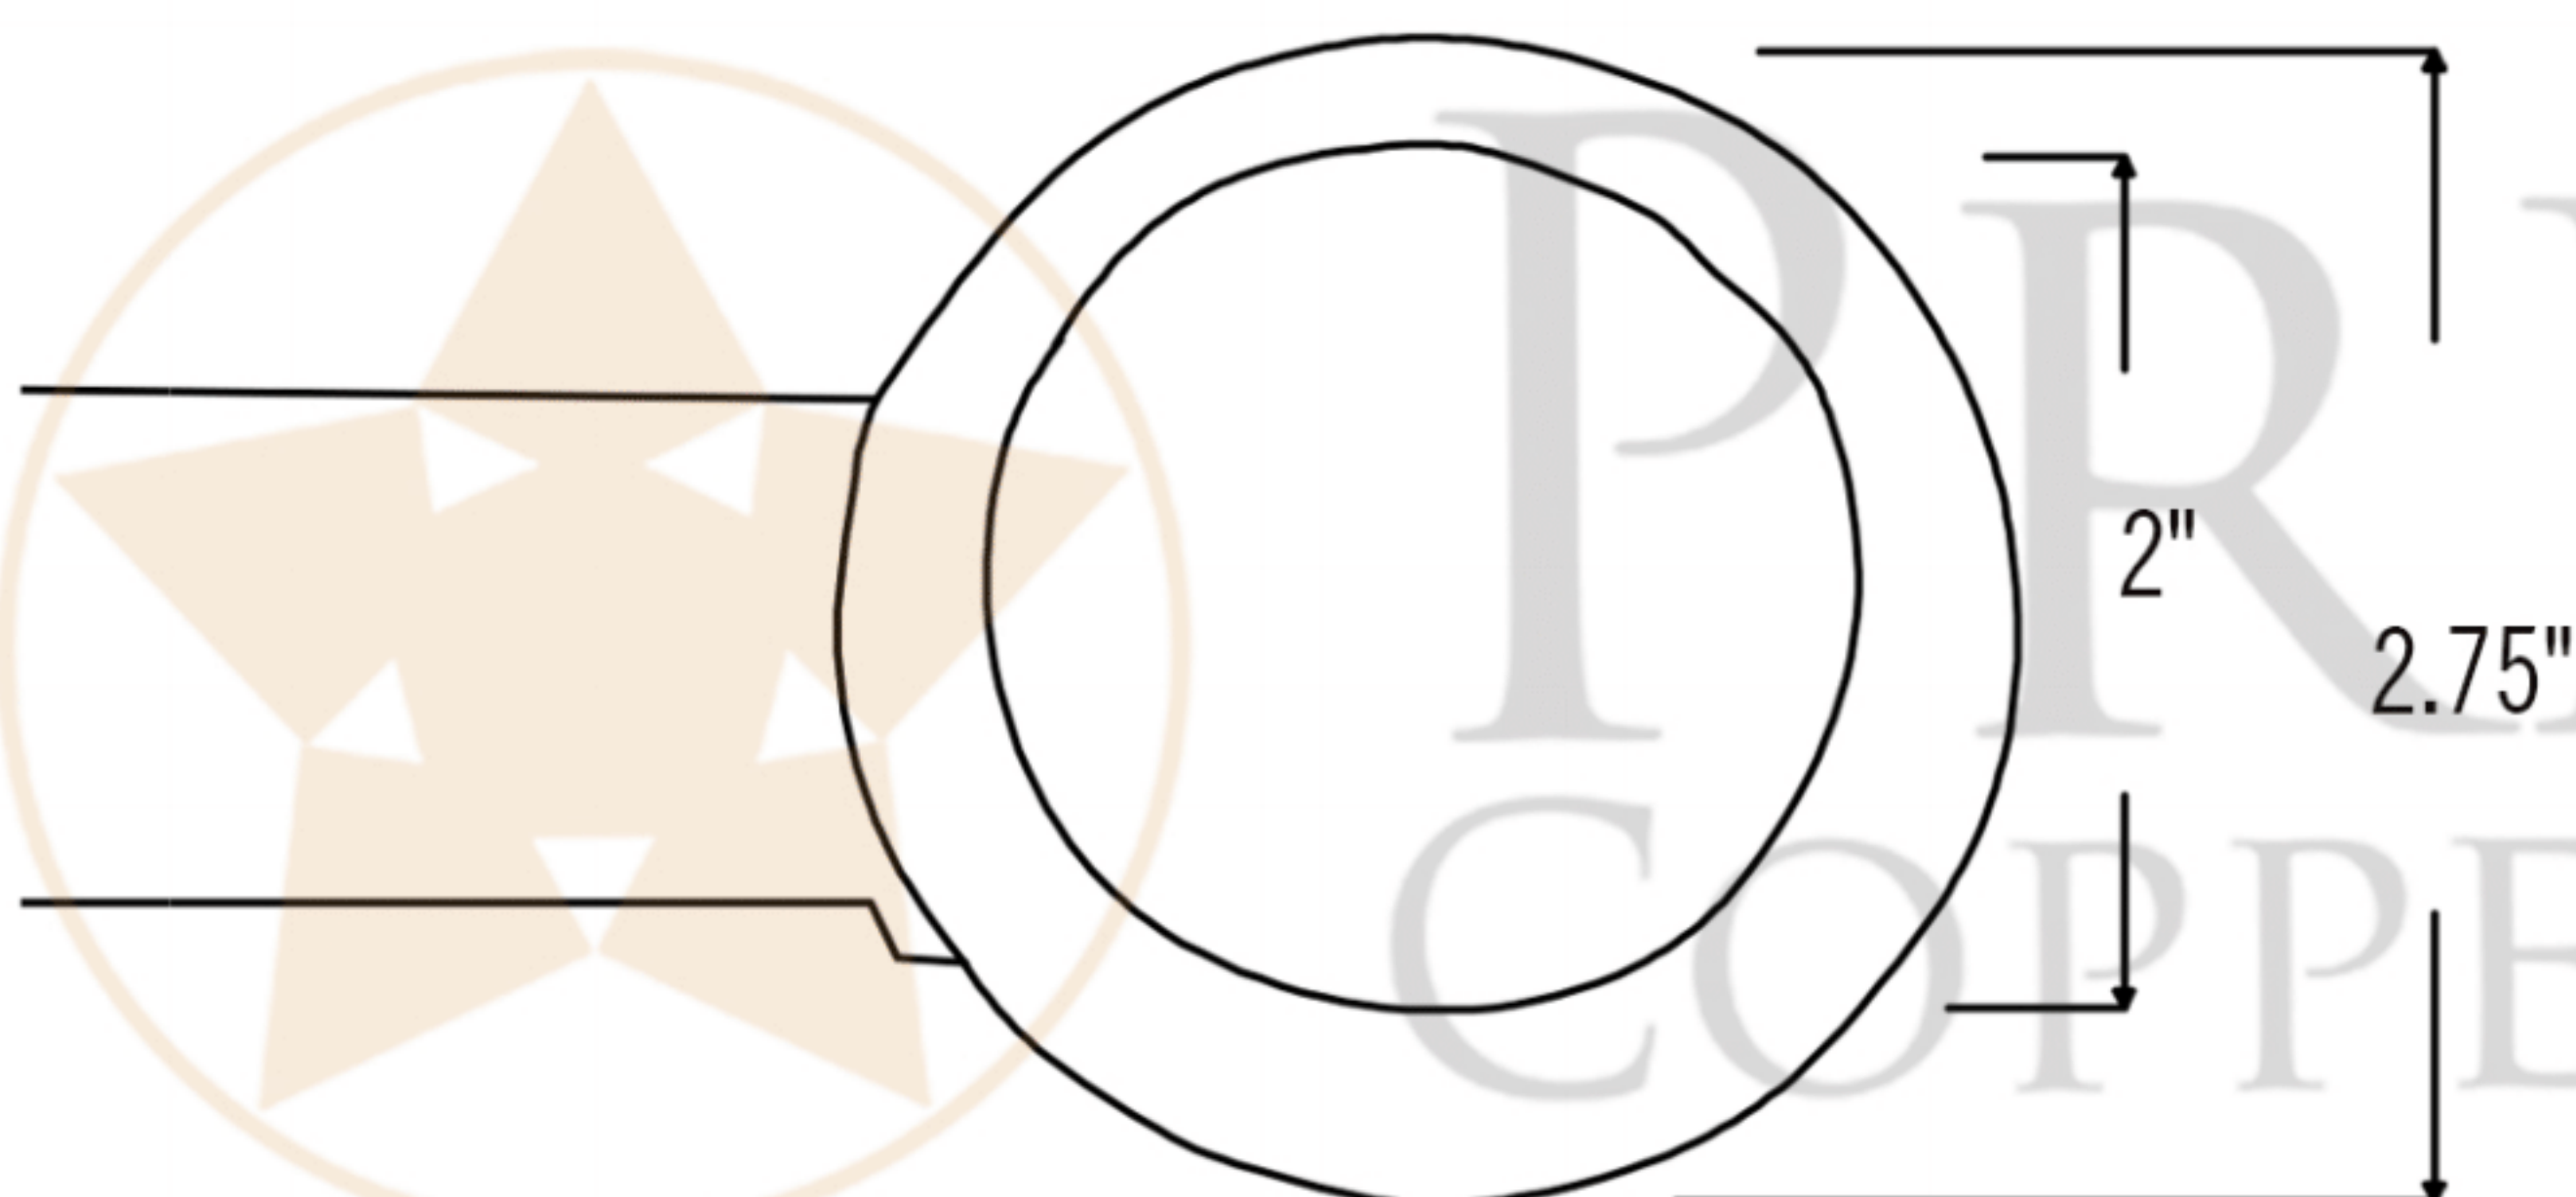

## MODEL NUMBER: D-5000RB

- \* Description: Premier Waste and Overflow Kit with Pop Up Drain for Free Standing Bath Tub
- \* Design: Push Pop Top (Toe Click Operation)
- \* Outer Dimension: 22.5" Length x 28.5" Height
- \* Drain Flange Dimension: 2.75"
- \* Pop Up Top Dimension: 2"
- \* Drain Thread Length: 1.25"
- \* Top Drain Tube Length (A1): 18" (adjustable)
- \* Bottom Drain Tube Length (A2): 18" (adjustable)
- \* Drain Tube Width: 3.25"
- \* Overflow Cover Width: 3.25"
- \* Material: Brass
- \* Finish: Oil Rubbed Bronze

\* ORB: Oil Rubbed Bronze

*Notes: The brass tubing must be cut to the correct length.  
The bottom tube is made longer to accommodate  
center drains and larger bath tubs.*