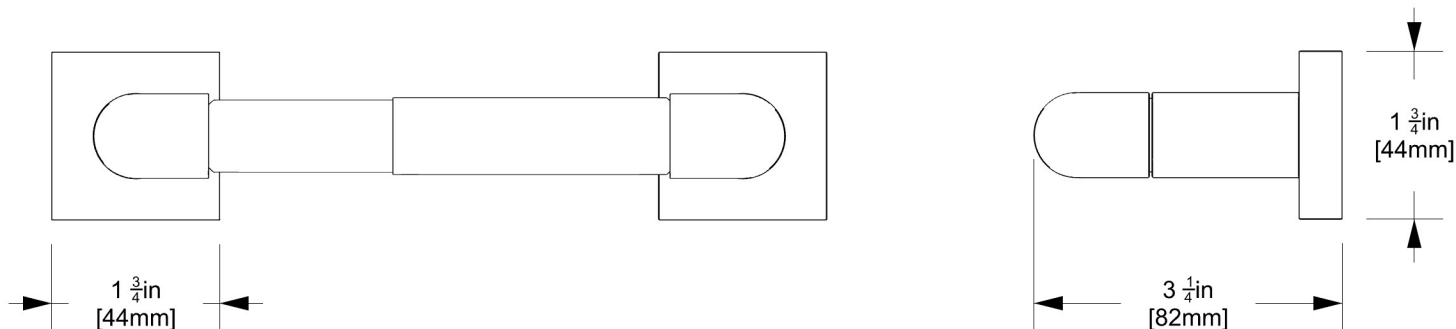

DIMENSIONS

Backed by our lifetime warranty, you can trust our products to always exceed your expectations and live up to their name.

1550 Factor Ave. San Leandro, CA 94577
Phone #: 800.227.5640
Email: cs@gatcoinc.com

The manufacturer reserves the right to, and do time to time, make changes and improvements in designs and dimensions.
Updated on March 11, 2025