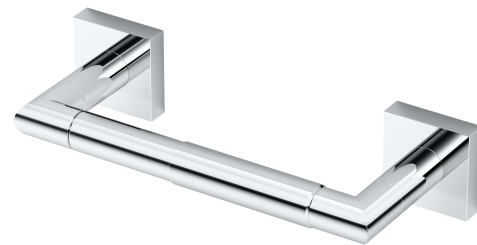

Glam Too Collection

Tissue Holder Specifications

Sleek and striking, the Glam Too collection captures the perfect balance of simplicity and sophistication.

PRODUCT FEATURES

SLEEK & FUNCTIONAL

The Glam Too toilet paper holder combines a square backplate with oversized elements for a modern twist - offering easy access to rolls.

BUILT TO LAST, BACKED BY GATCO

Precision-crafted from premium materials, this towel bar is backed by Gatco's Lifetime Replacement Policy, ensuring durability and peace of mind for years to come.

VERSATILE FINISHES

Available in Matte Black, Satin Nickel, and Chrome —coordinate effortlessly with towel rings, grab bars, and more from our full collection.

EASY + SECURE INSTALLATION

Includes our brand new **EZ Ancor hardware kit** - requiring no drill - and step-by-step instructions, making DIY installation quick and hassle-free —perfect for homeowners and contractors alike.