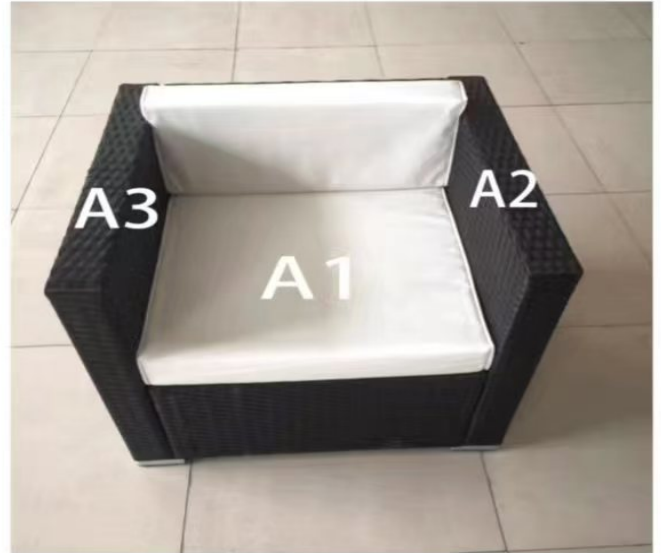

armchair AX2