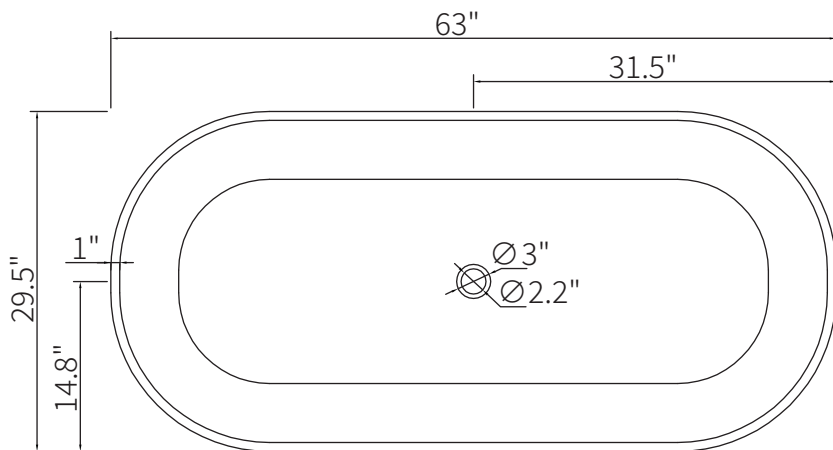

Dimension/Specification

Sku RX-S03-63