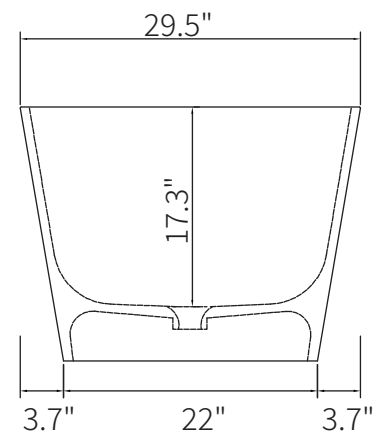

Dimension/Specification

Sku RX-S03-63