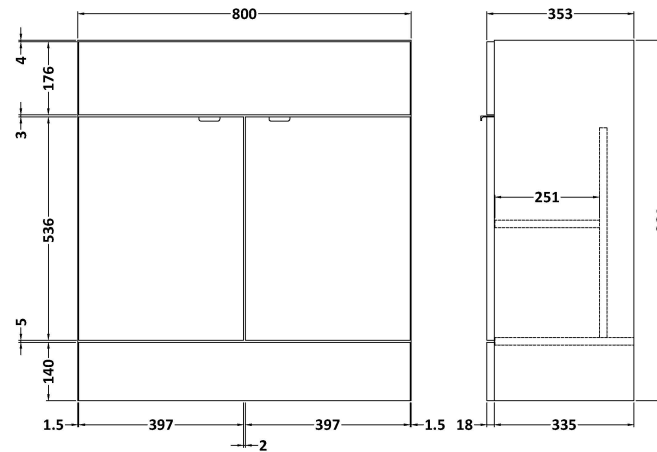

### Packaging Details

Barcode: 5056211889656

**Sales Code:** OFF509

**Description:** 800 Vanity Unit (355mm Deep)

**Product Dimensions**

Height (mm):	864
Width (mm):	800
Depth (mm):	355
Nett Weight (kg):	24.5

**Packaging Dimensions**

Height (mm):	900
Width (mm):	825
Depth (mm):	375
Gross Weight (kg):	25

**Packaging Data**

Box Colour:	Brown Cardboard Box
Box Qty:	1
Label Size:	100 x 50
Label Colour:	White Label
Label Qty:	2

### Product Dimensions

Height (mm):	150
Width (mm):	805
Depth (mm):	360
Nett Weight (kg):	12

### Packaging Dimensions

Height (mm):	855
Width (mm):	420
Depth (mm):	200
Gross Weight (kg):	12