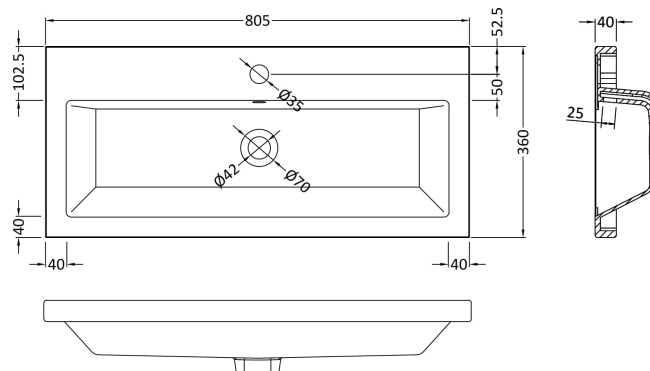

### Packaging Details

Barcode: 5056211889656

**Sales Code:** OFF509

**Description:** 800 Vanity Unit (355mm Deep)

**Product Dimensions**

Height (mm):	864
Width (mm):	800
Depth (mm):	355
Nett Weight (kg):	24.5

**Outer Box Dimensions (If Applicable)**

Height (mm):	
Width (mm):	
Depth (mm):	
Gross Weight (kg):	
Barcode:	5055275868805

**Product Details**

Country of Origin:	United Kingdom
Fitting Instruction:	Yes
Certification:	FSC: Yes CE: N/A
Colour:	Brown Grey Avola
Construction Method:	Cam & Wood Dowel
Construction Type:	Rigid
Cabinet Finish:	MFC Textured Woodgrain
Fascia Finish:	MFC Textured Woodgrain
Cabinet Thickness (mm):	18
Fascia Thickness (mm):	18
Drawer Included:	No
Drawer Type:	Not Applicable
No of Shelves:	1
Hinge Type:	95 Degree Clip-On Soft Close
Hinge Included:	Yes
Adjustable Legs:	No
Fixings Included:	Yes
Handle Style:	Contemporary
Handle Included:	Yes
Waste Shroud:	No
Handle Type:	Wrapover

### Product Dimensions

Height (mm):	150
Width (mm):	805
Depth (mm):	360
Nett Weight (kg):	12

### Packaging Dimensions

Height (mm):	855
Width (mm):	420
Depth (mm):	200
Gross Weight (kg):	12