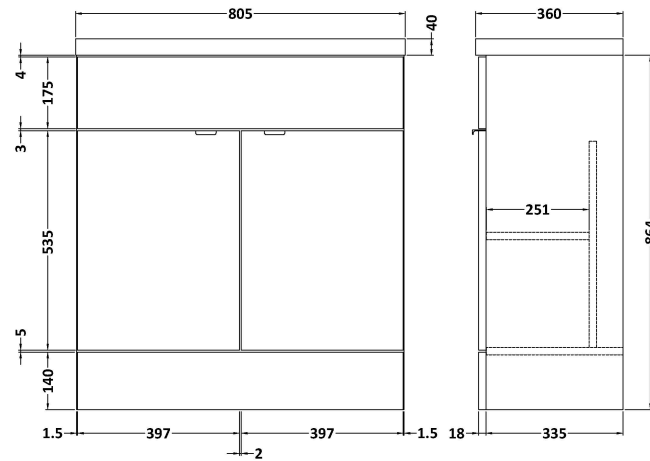

### Packaging Details

Barcode: 5056211889656

**Sales Code:** OFF509

**Description:** 800 Vanity Unit (355mm Deep)

**Product Dimensions**

Height (mm):	864
Width (mm):	800
Depth (mm):	355
Nett Weight (kg):	24.5

**Packaging Dimensions**

Height (mm):	900
Width (mm):	825
Depth (mm):	375
Gross Weight (kg):	25

**Packaging Data**

Box Colour:	Brown Cardboard Box
Box Qty:	1
Label Size:	100 x 50
Label Colour:	White Label
Label Qty:	2

### Product Dimensions

Height (mm):	150
Width (mm):	805
Depth (mm):	360
Nett Weight (kg):	12

### Packaging Dimensions

Height (mm):	855
Width (mm):	420
Depth (mm):	200
Gross Weight (kg):	12