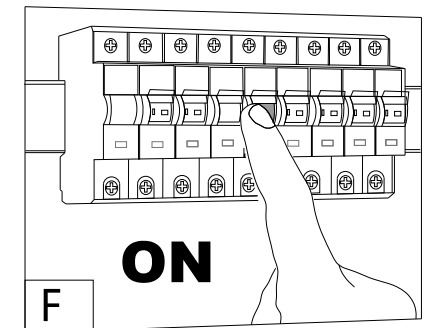

SKU: LI460018
Ratings: 220-240V~ 50/60Hz
Power: Max.40W

Turn off the switch

Turn on the switch