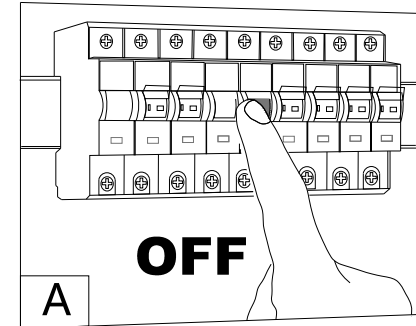

SKU: LI460018
Ratings: 220-240V~ 50/60Hz
Power: Max.40W

Turn off the switch

Turn on the switch