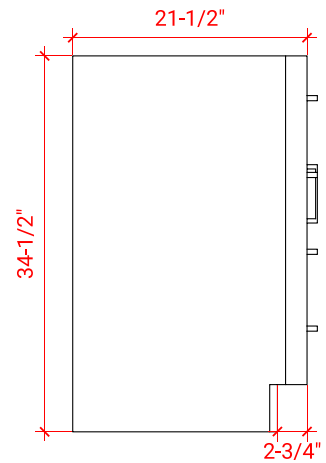

72" DOUBLE SINK BASE CABINET

BASE CABINET DIMENSIONS

72" W x 21.5" D x 34.5" H

FEATURES

- Solid wood frame & plywood panels
- Dovetail drawers and joints
- Soft closing doors & drawers

HARDWARE FINISHES

Brushed Nickel Satin Brass Matte Black Polished Chrome

AVAILABLE COLORS

White Grey Midnight Blue

FRONT VIEW

SIDE VIEW

PLAN VIEW

72" DOUBLE OVAL SINK COUNTERTOP WITH 1.5 IN. THICKNESS

OVERALL DIMENSIONS

72.25" W x 22" D x 1.5" H

COUNTERTOP PLAN VIEW

EDGE SIDE VIEW

THREE DIMENSIONAL COUNTERTOP VIEW