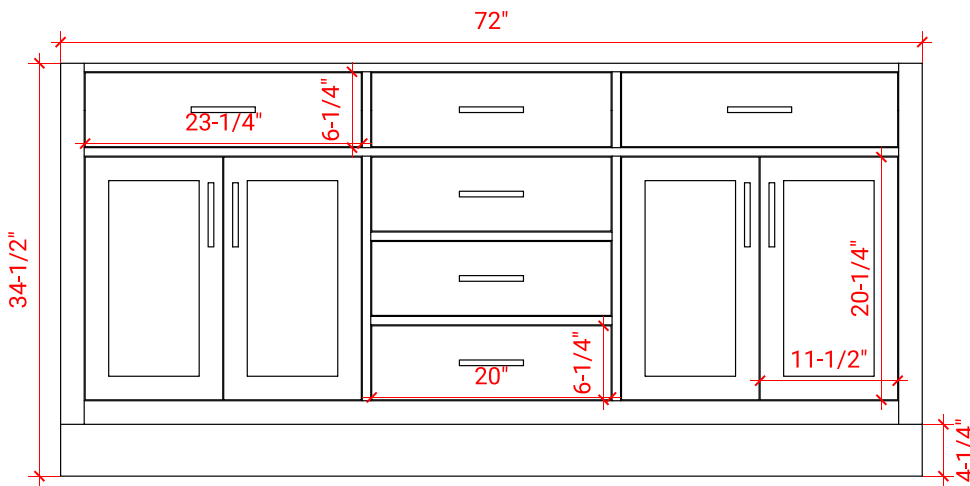

72" DOUBLE SINK BASE CABINET

BASE CABINET DIMENSIONS

72" W x 21.5" D x 34.5" H

FEATURES

- Solid wood frame & plywood panels
- Dovetail drawers and joints
- Soft closing doors & drawers

HARDWARE FINISHES

Brushed Nickel Satin Brass Matte Black Polished Chrome

AVAILABLE COLORS

White Grey Midnight Blue

FRONT VIEW

SIDE VIEW

PLAN VIEW

72" DOUBLE OVAL SINK COUNTERTOP WITH 1.5 IN. THICKNESS

OVERALL DIMENSIONS

72.25" W x 22" D x 1.5" H

COUNTERTOP OPTIONS

Carrara White Quartz

FEATURES

- Solid countertop with mitered edges & seams
- Undermount white oval sink
- Pre-drilled for 8" widespread faucet

INCLUDED

- Countertop
- Matching Backsplash
- Oval Sinks

COUNTERTOP PLAN VIEW

EDGE SIDE VIEW

THREE DIMENSIONAL COUNTERTOP VIEW