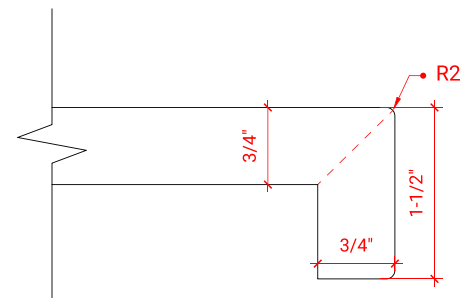

72" DOUBLE SINK BASE CABINET

BASE CABINET DIMENSIONS

72" W x 21.5" D x 34.5" H

FEATURES

- Solid wood frame & plywood panels
- Dovetail drawers and joints
- Soft closing doors & drawers

HARDWARE FINISHES

Brushed Nickel Satin Brass Matte Black Polished Chrome

AVAILABLE COLORS

White Grey Midnight Blue

FRONT VIEW

SIDE VIEW

PLAN VIEW

72" DOUBLE OVAL SINK COUNTERTOP WITH 1.5 IN. THICKNESS

OVERALL DIMENSIONS

72.25" W x 22" D x 1.5" H

COUNTERTOP OPTIONS

Carrara White Quartz

FEATURES

- Solid countertop with mitered edges & seams
- Undermount white oval sink
- Pre-drilled for 8" widespread faucet

INCLUDED

- Countertop
- Matching Backsplash
- Oval Sinks

COUNTERTOP PLAN VIEW

EDGE SIDE VIEW

THREE DIMENSIONAL COUNTERTOP VIEW