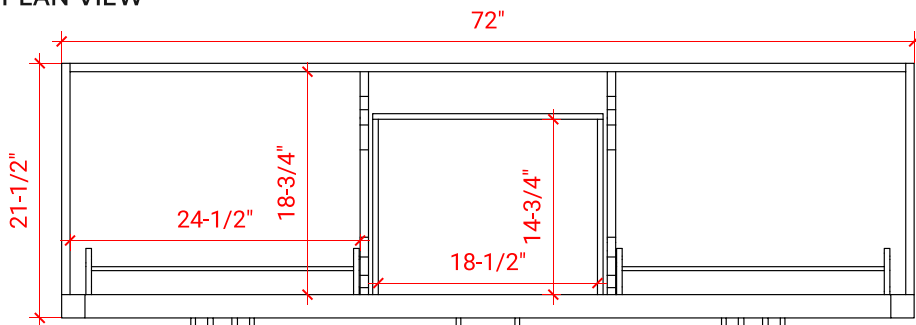

72" DOUBLE SINK BASE CABINET

BASE CABINET DIMENSIONS

72" W x 21.5" D x 34.5" H

FEATURES

- Solid wood frame & plywood panels
- Dovetail drawers and joints
- Soft closing doors & drawers

HARDWARE FINISHES

Brushed Nickel Satin Brass Matte Black Polished Chrome

AVAILABLE COLORS

White Grey Midnight Blue

FRONT VIEW

SIDE VIEW

PLAN VIEW

72" DOUBLE OVAL SINK COUNTERTOP WITH 1.5 IN. THICKNESS

OVERALL DIMENSIONS

72.25" W x 22" D x 1.5" H

COUNTERTOP OPTIONS

Carrara White Quartz

FEATURES

- Solid countertop with mitered edges & seams
- Undermount white oval sink
- Pre-drilled for 8" widespread faucet

INCLUDED

- Countertop
- Matching Backsplash
- Oval Sinks

COUNTERTOP PLAN VIEW

EDGE SIDE VIEW

THREE DIMENSIONAL COUNTERTOP VIEW