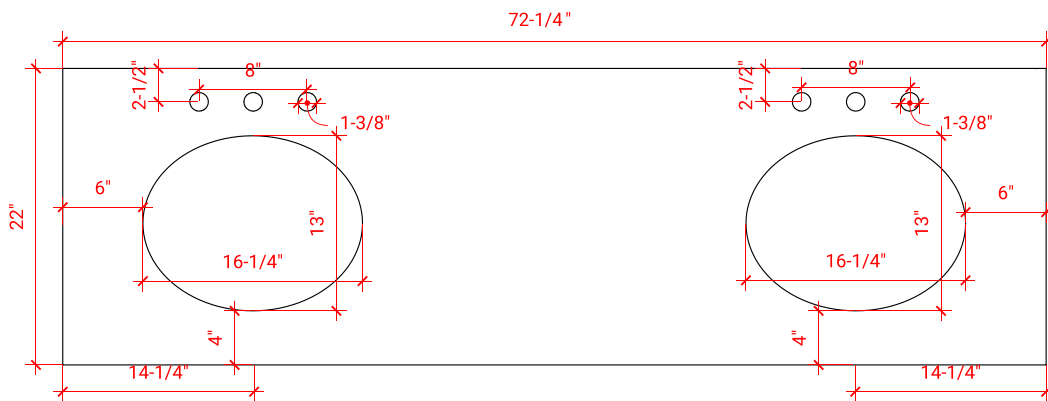

72" DOUBLE SINK BASE CABINET

BASE CABINET DIMENSIONS

72" W x 21.5" D x 34.5" H

FEATURES

- Solid wood frame & plywood panels
- Dovetail drawers and joints
- Soft closing doors & drawers

HARDWARE FINISHES

Brushed Nickel Satin Brass Matte Black Polished Chrome

AVAILABLE COLORS

White Grey Midnight Blue

FRONT VIEW

SIDE VIEW

PLAN VIEW

72" DOUBLE OVAL SINK COUNTERTOP WITH 1.5 IN. THICKNESS

OVERALL DIMENSIONS

72.25" W x 22" D x 1.5" H

COUNTERTOP OPTIONS

Carrara White Quartz

FEATURES

- Solid countertop with mitered edges & seams
- Undermount white oval sink
- Pre-drilled for 8" widespread faucet

INCLUDED

- Countertop
- Matching Backsplash
- Oval Sinks

COUNTERTOP PLAN VIEW

EDGE SIDE VIEW

THREE DIMENSIONAL COUNTERTOP VIEW