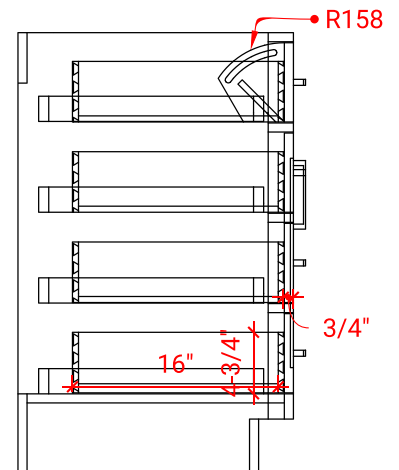

72" DOUBLE SINK BASE CABINET

BASE CABINET DIMENSIONS

72" W x 21.5" D x 34.5" H

FEATURES

- Solid wood frame & plywood panels
- Dovetail drawers and joints
- Soft closing doors & drawers

HARDWARE FINISHES

Brushed Nickel Satin Brass Matte Black Polished Chrome

AVAILABLE COLORS

White Grey Midnight Blue

FRONT VIEW

SIDE VIEW

PLAN VIEW

72" DOUBLE OVAL SINK COUNTERTOP WITH 1.5 IN. THICKNESS

OVERALL DIMENSIONS

72.25" W x 22" D x 1.5" H

COUNTERTOP PLAN VIEW

EDGE SIDE VIEW

THREE DIMENSIONAL COUNTERTOP VIEW