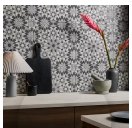

PRODUCT GALLERY