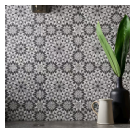

PRODUCT GALLERY