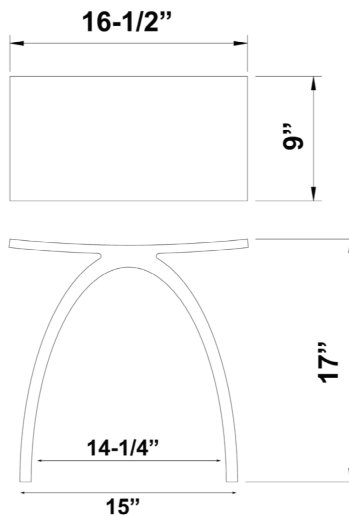

17" RESIN SHOWER STOOL

Cat. No.
6215

Features:

- ▶ Durable resin construction
- ▶ Curved seat for comfort
- ▶ Attractive arched frame
- ▶ Available in Matte or Gloss finish
- ▶ Sleek contemporary style
- ▶ For use in or out of shower
- ▶ Maximum weight capacity is 330 lbs.

Stool Colors:

MT Matte white
GL Gloss White
MB Matte Black

Overall Dimensions:

Width: 17"
Depth: 9"
Height: 17-1/4"

Dimensions of fixture are nominal and may vary. Dimensions and specifications subject to change without notice.