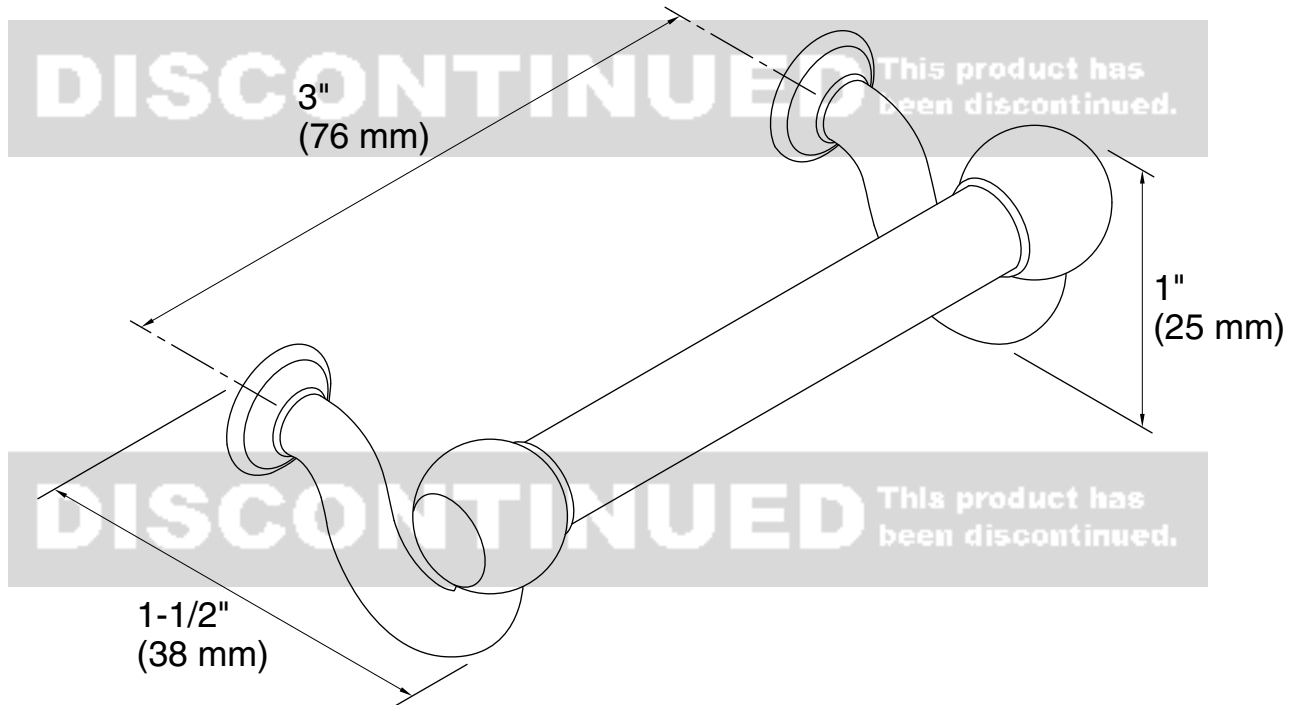

Technical Information

All product dimensions are nominal.

Material: Metal

Notes

Install this product in accordance with the installation instructions.