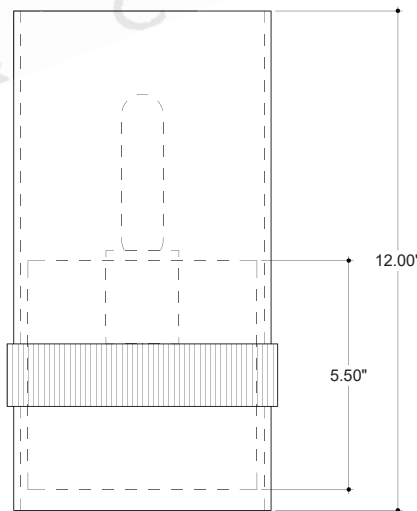

ITEM: 5000-0294

Overall Dimensions

Height: 12"
Width: 6.5"
Depth: 9.5"

TOP VIEW

FRONT VIEW

SIDE VIEW