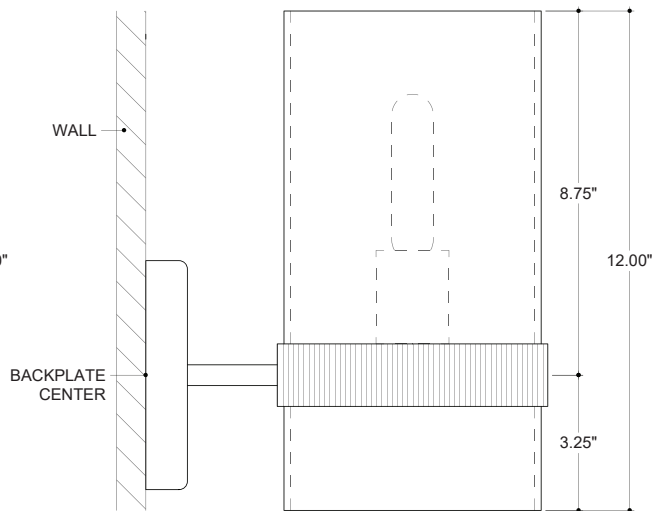

ITEM: 5000-0294

Overall Dimensions

Height: 12"
Width: 6.5"
Depth: 9.5"

TOP VIEW

FRONT VIEW

SIDE VIEW