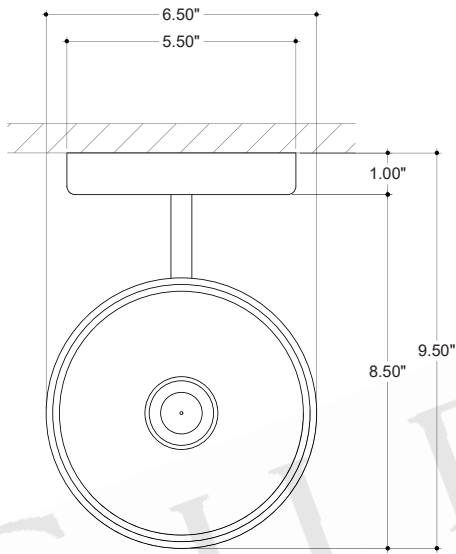

ITEM: 5000-0294

Overall Dimensions

Height: 12"
Width: 6.5"
Depth: 9.5"

TOP VIEW

FRONT VIEW

SIDE VIEW