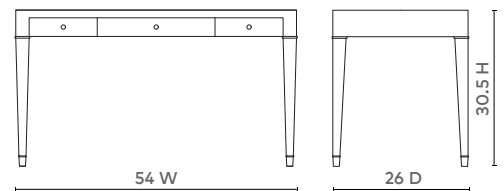

CLAUDETTE DESK, WHITE AND NICKEL

CLU-350-5129-807

- 54w x 26d x 30.5h
- Washed Lacquered Linen
- Custom Cast Nickel Pull and Sabots
- Stained Drawer Interior
- Soft Closing Glides

WHITE &  
NICKEL

WHITE &  
BRASS