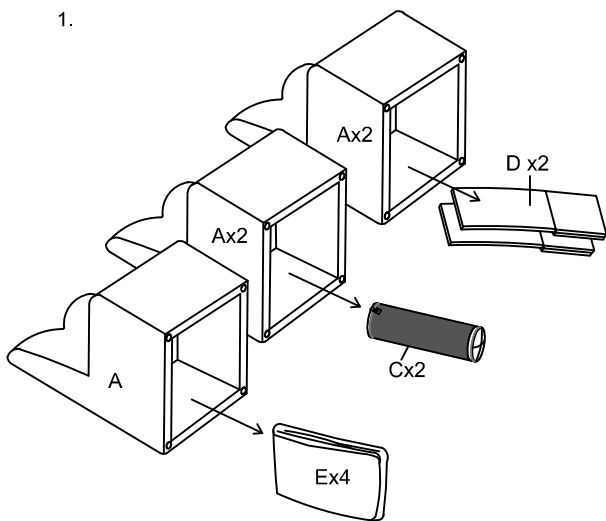

TU0064-MX01

ASSEMBLY INSTRUCTIONS

Parts required

| Part | Picture | Quantity | Part | Picture | Quantity | Part | Picture | Quantity |
|------|---------|-------------|------|---------|-------------------------|------|---------|----------|
| A | | 5PCS | B | | 1PCS | C | | 4PCS |
| D | | EPE 4PCS | E | | Fabric cover 4PCS | | | |

1.

2.

3.

4. In order to better hold up fabric cover, please Insert EPE surrounded the inside foam

⚠ WARNING: To prevent kids from opening the sofa, we use a childproof safety zipper that comes without a pull. Pls use paperclip to open the slipcover for any necessary, like the picture show.

⚠ WARNING
Used within the scope that guardians can see.

⚠ CAUTION
Only adults are allowed to install, please do not let children come close.

Remind: The stool set is in compression package. Just take it out and plump up for hours. 48 hours is better for reaching its full size. Follow the assembly instructions to assemble after reach its full size. Fabric wrinkle would be caused by compression packaging. Tidy and pat is helpful to relief wrinkle and bounce back better.