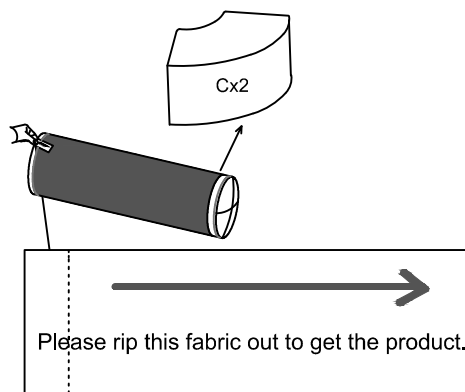

TU0064-MX01

ASSEMBLY INSTRUCTIONS

Parts required

| Part | Picture | Quantity | Part | Picture | Quantity | Part | Picture | Quantity |
|------|---------|-------------|------|---------|-------------------------|------|---------|----------|
| A | | 5PCS | B | | 1PCS | C | | 4PCS |
| D | | EPE 4PCS | E | | Fabric cover 4PCS | | | |

1.

2.

3.

4. In order to better hold up fabric cover, please Insert EPE surrounded the inside foam

⚠ WARNING: To prevent kids from opening the sofa, we use a childproof safety zipper that comes without a pull. Pls use paperclip to open the slipcover for any necessary, like the picture show.

⚠ WARNING
Used within the scope that guardians can see.

⚠ CAUTION
Only adults are allowed to install, please do not let children come close.

Remind: The stool set is in compression package. Just take it out and plump up for hours. 48 hours is better for reaching its full size. Follow the assembly instructions to assemble after reach its full size. Fabric wrinkle would be caused by compression packaging. Tidy and pat is helpful to relief wrinkle and bounce back better.