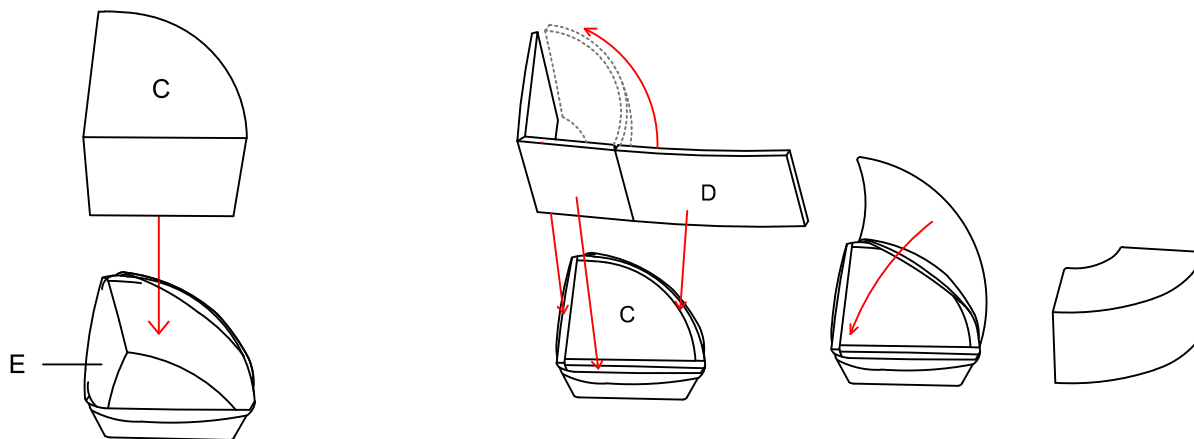

TU0064-MX01

ASSEMBLY INSTRUCTIONS

Parts required

| Part | Picture | Quantity | Part | Picture | Quantity | Part | Picture | Quantity |
|------|---------|-------------|------|---------|-------------------------|------|---------|----------|
| A | | 5PCS | B | | 1PCS | C | | 4PCS |
| D | | EPE 4PCS | E | | Fabric cover 4PCS | | | |

1.

2.

3.

4. In order to better hold up fabric cover, please Insert EPE surrounded the inside foam

⚠ WARNING: To prevent kids from opening the sofa, we use a childproof safety zipper that comes without a pull. Pls use paperclip to open the slipcover for any necessary, like the picture show.

⚠ WARNING
Used within the scope that guardians can see.

⚠ CAUTION
Only adults are allowed to install, please do not let children come close.

Remind: The stool set is in compression package. Just take it out and plump up for hours. 48 hours is better for reaching its full size. Follow the assembly instructions to assemble after reach its full size. Fabric wrinkle would be caused by compression packaging. Tidy and pat is helpful to relief wrinkle and bounce back better.