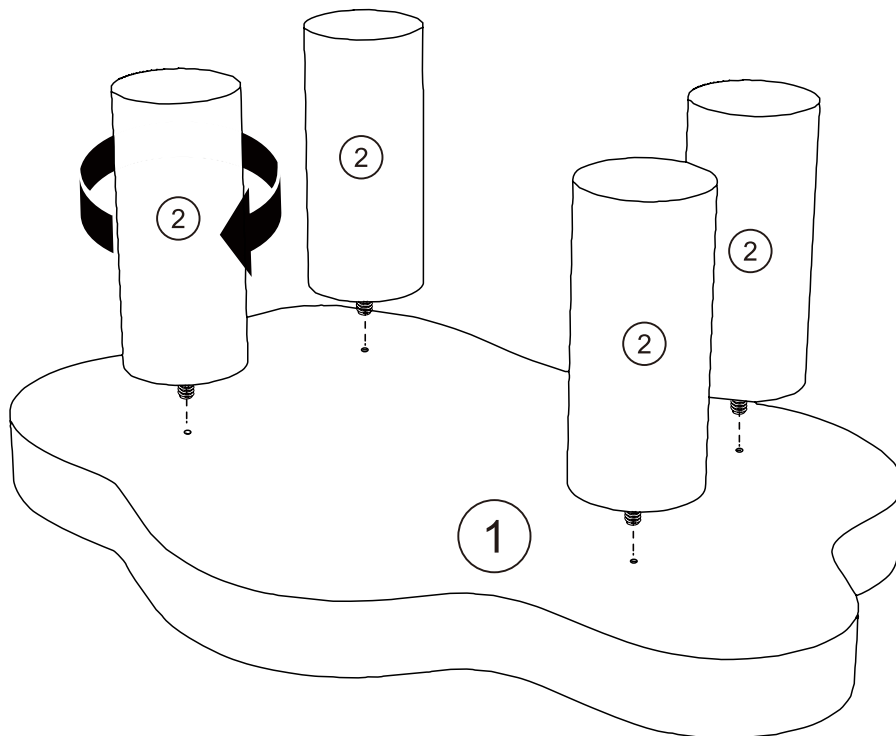

Coffee Table

Assembly Instruction-please keep for future reference

Important-please read this instructions fully before starting assembly

Assembly Instructions

Components - Fittings

<p>Ⓐ</p>  <p>M8*30mm Screw x 4</p>	<p>① x1</p> 	<p>② x4</p> 
---	---	---

1

Assembly Instructions

1

x4

(A)

8*30mm Screw x 3

2

2