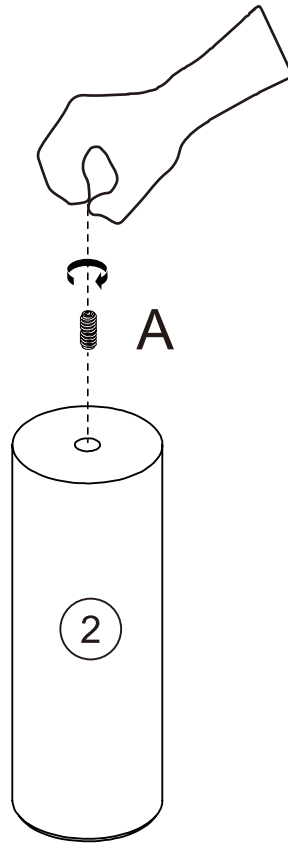

Coffee Table

Assembly Instruction-please keep for future reference

Important-please read this instructions fully before starting assembly

Assembly Instructions

Components - Fittings

<p>Ⓐ</p>  <p>M8*30mm Screw x 4</p>	<p>① x1</p> 	<p>② x4</p> 
---	---	---

1

Assembly Instructions

1

x4

(A)

8*30mm Screw x 3

2

2