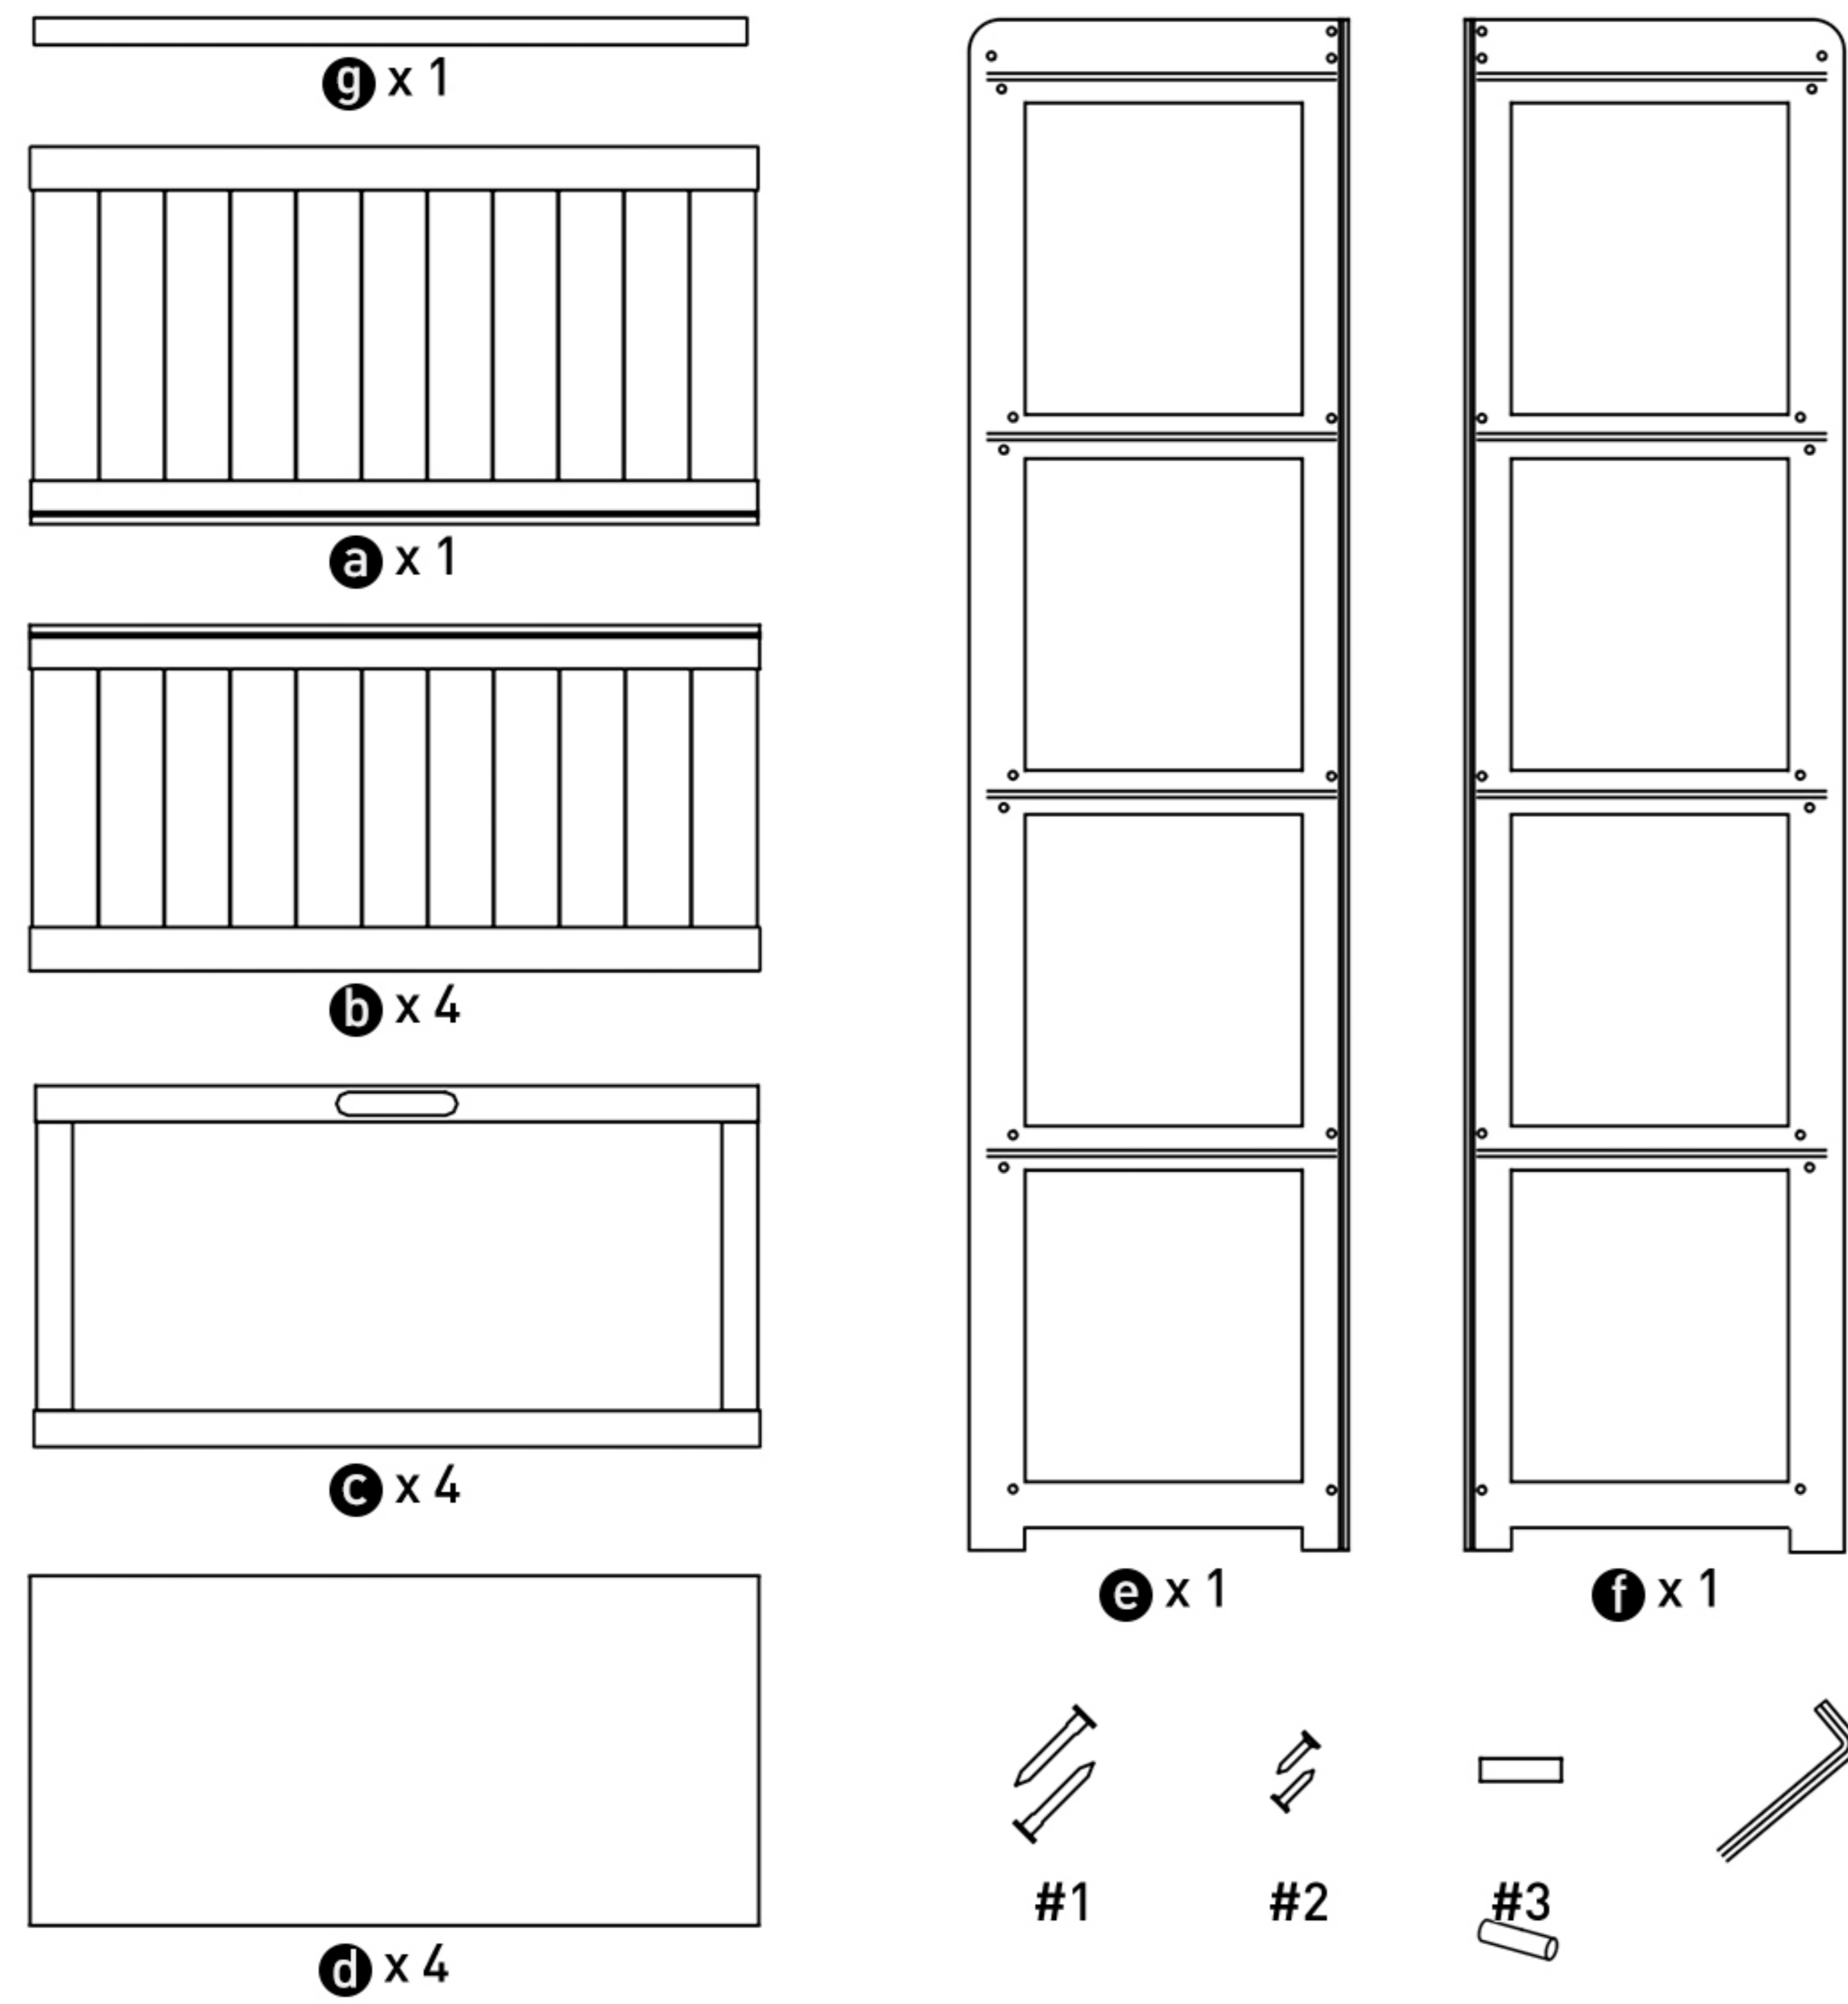

HARDWARE

ATTENTION

- ① Please always read and adhere to the assembly, maintenance, and operating instructions.
- ② Do not discard any packaging until you have verified that all parts and the fittings packet are present.
- ③ Keep children away during assembly, as this item contains small parts that could be a choking hazard.
- ④ Gently wipe the frame with water only. Do not use bleach, acids, or other solvents.
- ⑤ Check all hardware before assembly. Using incorrect parts may cause damage.

Scan the QR code to view the assembly video.

FINISHED PRODUCT

ASSEMBLY INSTRUCTIONS

DSC-003-T4-27-BK