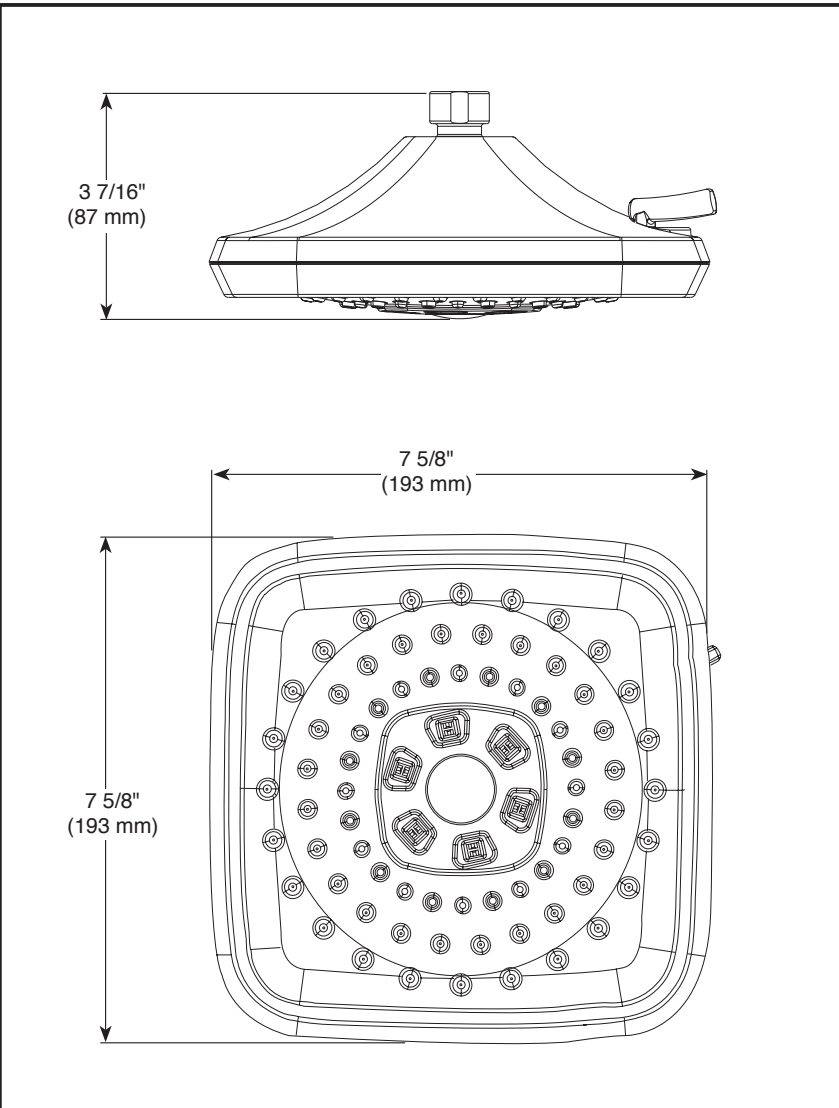

52690-▲

▲ Designate proper finish suffix

see what Delta can do™

## H<sub>2</sub>OKINETIC® RAINCAN SHOWER HEAD

### ■ 3-Spray Setting Shower Head

#### STANDARD SPECIFICATIONS:

- Max flow rate 1.75 gpm @ 80 psi, 6.6 L/min @ 550 kPa
- Shower head with three settings – pause is a non positive shut-off
- Metal ball connector for durability
- Easy-turn spray dial
- Standard 1/2"-14 NPT pipe fitting
- 3 Spray settings include: H<sub>2</sub>Okinetic® spray, Full Body spray & Pause