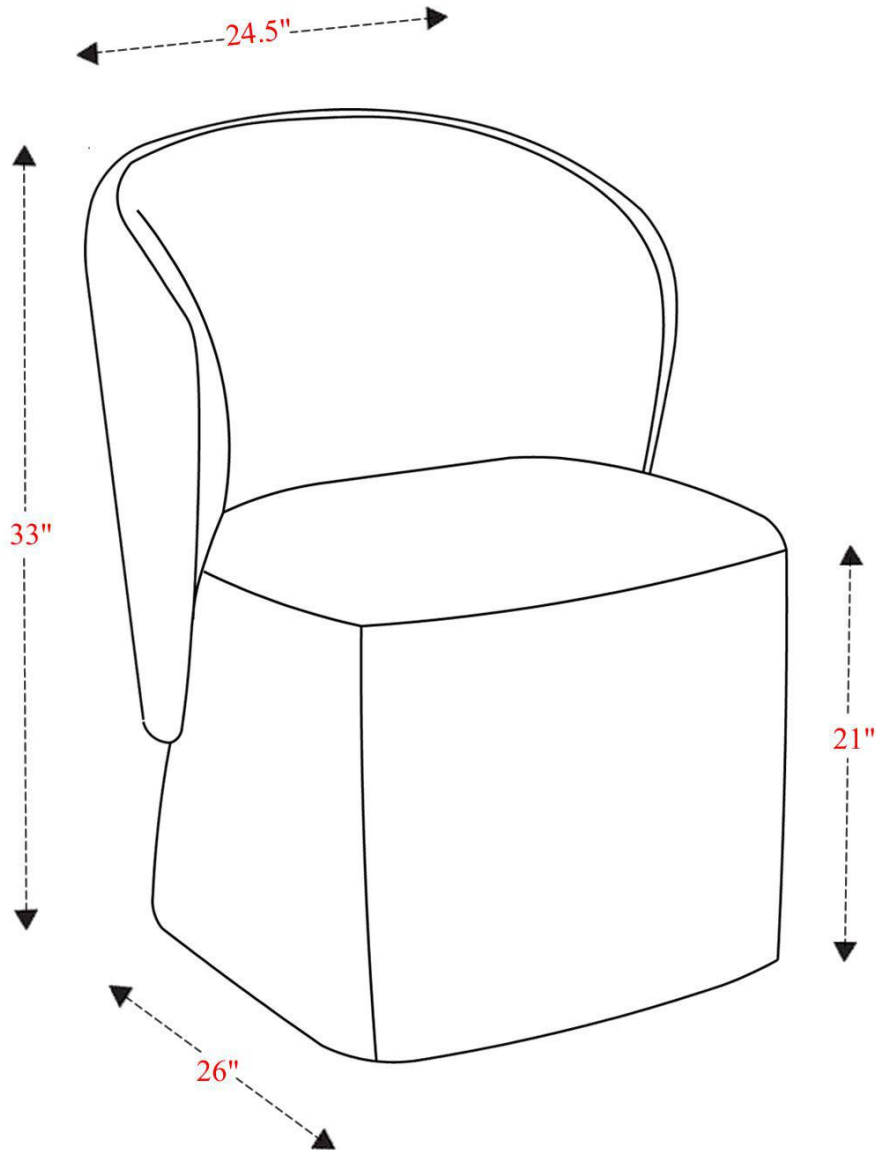

# Dining Chair

Overall Dimensions	24.5" x 24" x 39.5"
Overall Width	24.5"
Overall Depth	26"
Overall Height	33"
Overall Weight	13.95 lbs
Back Width	--
Back Depth	19"
Back Height	15.5"
Seat Width	22"
Seat Depth	19"
Seat Height	21"

Carton Dimensions: 38"W x 25.5"D x 42"H