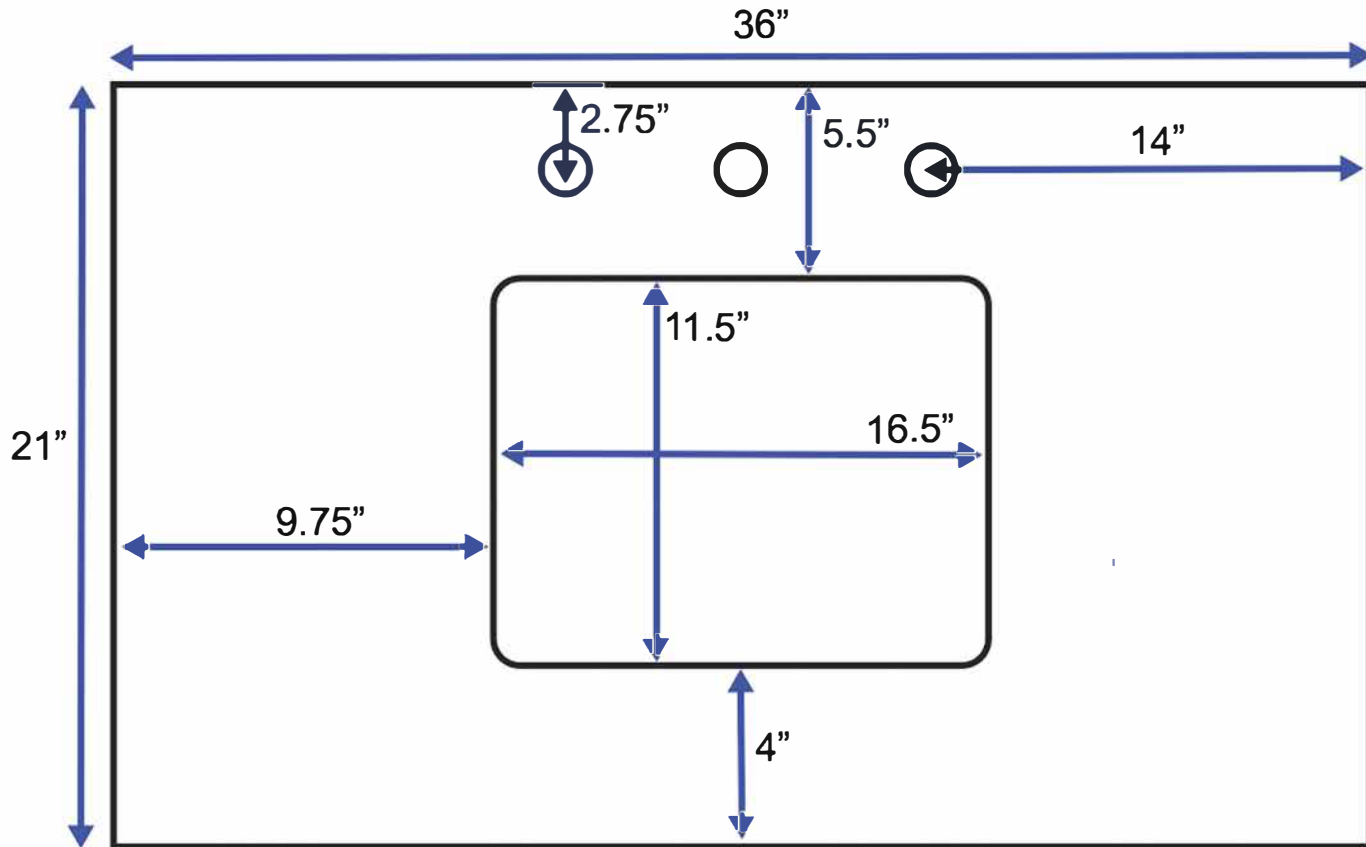

36-inch Bath Vanity (Top View)

Approximate Overall Product Weight: 200 lbs

All measurements are approximate and rounded to the nearest quarter inch.
Please allow for a slight margin of error.