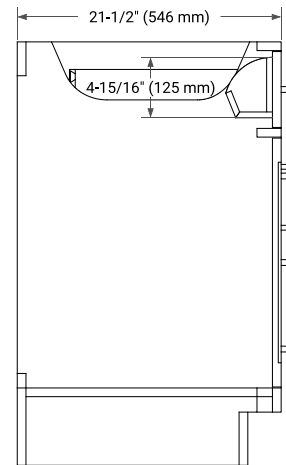

HEPBURN 42" SINGLE SINK BASE CABINET

ARIEL

BASE CABINET DIMENSIONS

42" W x 21.5" D x 34.5" H

FEATURES

- Solid wood frame & plywood panels
- Dovetail drawers and joints
- Soft closing doors & drawers

HARDWARE FINISHES*

Brushed Nickel   Satin Brass   Matte Black   Polished Chrome

Hardware comes preinstalled with the illustrated option. Other finishes are available on our online store if you prefer a different one.

AVAILABLE COLORS

White   Grey   Midnight Blue   Oak

FRONT VIEW

SIDE VIEW

PLAN VIEW