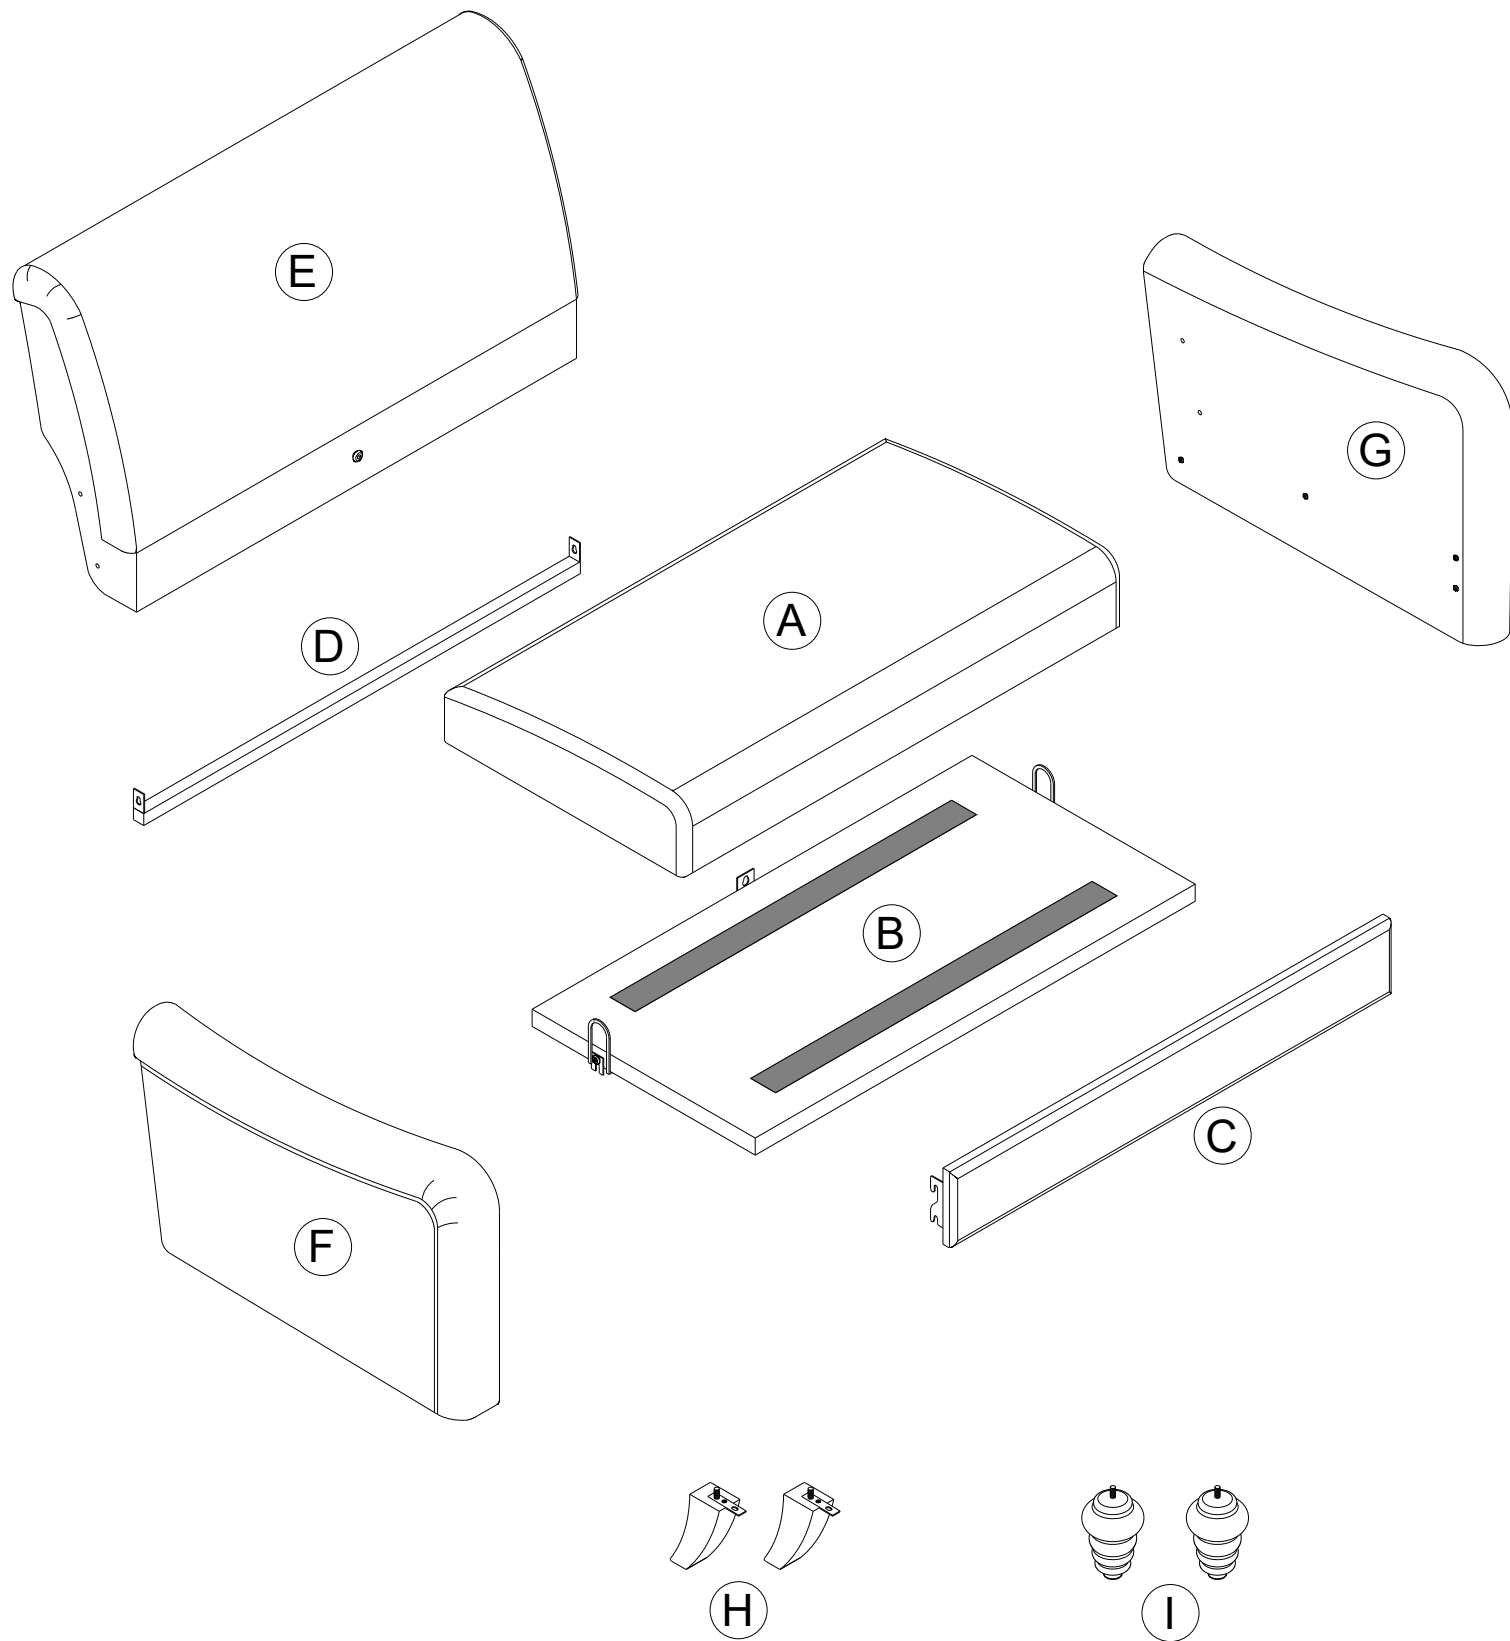

Exploded Diagram

PARTS LIST

A x 1  Seat Cushion	B x 1  Seat Frame	C x 1  Front Cross Panel
D x 1  Back Rail	E x 1  Backrest	F x 1  Left Arm
G x 1  Right Arm	H x 2  Back Leg	I x 2  Front Leg

Be sure to check all packing material carefully for small parts, which may have come loose inside the carton during shipment.

HARDWARE LIST

1	x 2	2	x 4	3	x 4	4	x 4
							
Bolt M6*20mm		Bolt M8*50mm		Flat Washer 22mm		Spring Washer	
5	x 2	6	x 4	7	x 4	8	x 1
							
Flat Washer 19mm		Nut		Plastic Washer		Allen Key	
9	x 1	10	x 1				
							
Allen Key 4mm		Allen Key 5mm					

SPARE LIST

1	x 1	2	x1	3	x 1	4	x 1
							
Bolt M6*20mm		Bolt M8*50mm		Flat Washer		Spring washer	
5	x 1	6	x 1	7	x 1		
							
Flat Washer		Nut		Plastic Washer			

Be sure to check all packing material carefully for small parts, which may have come loose inside the carton during shipment.