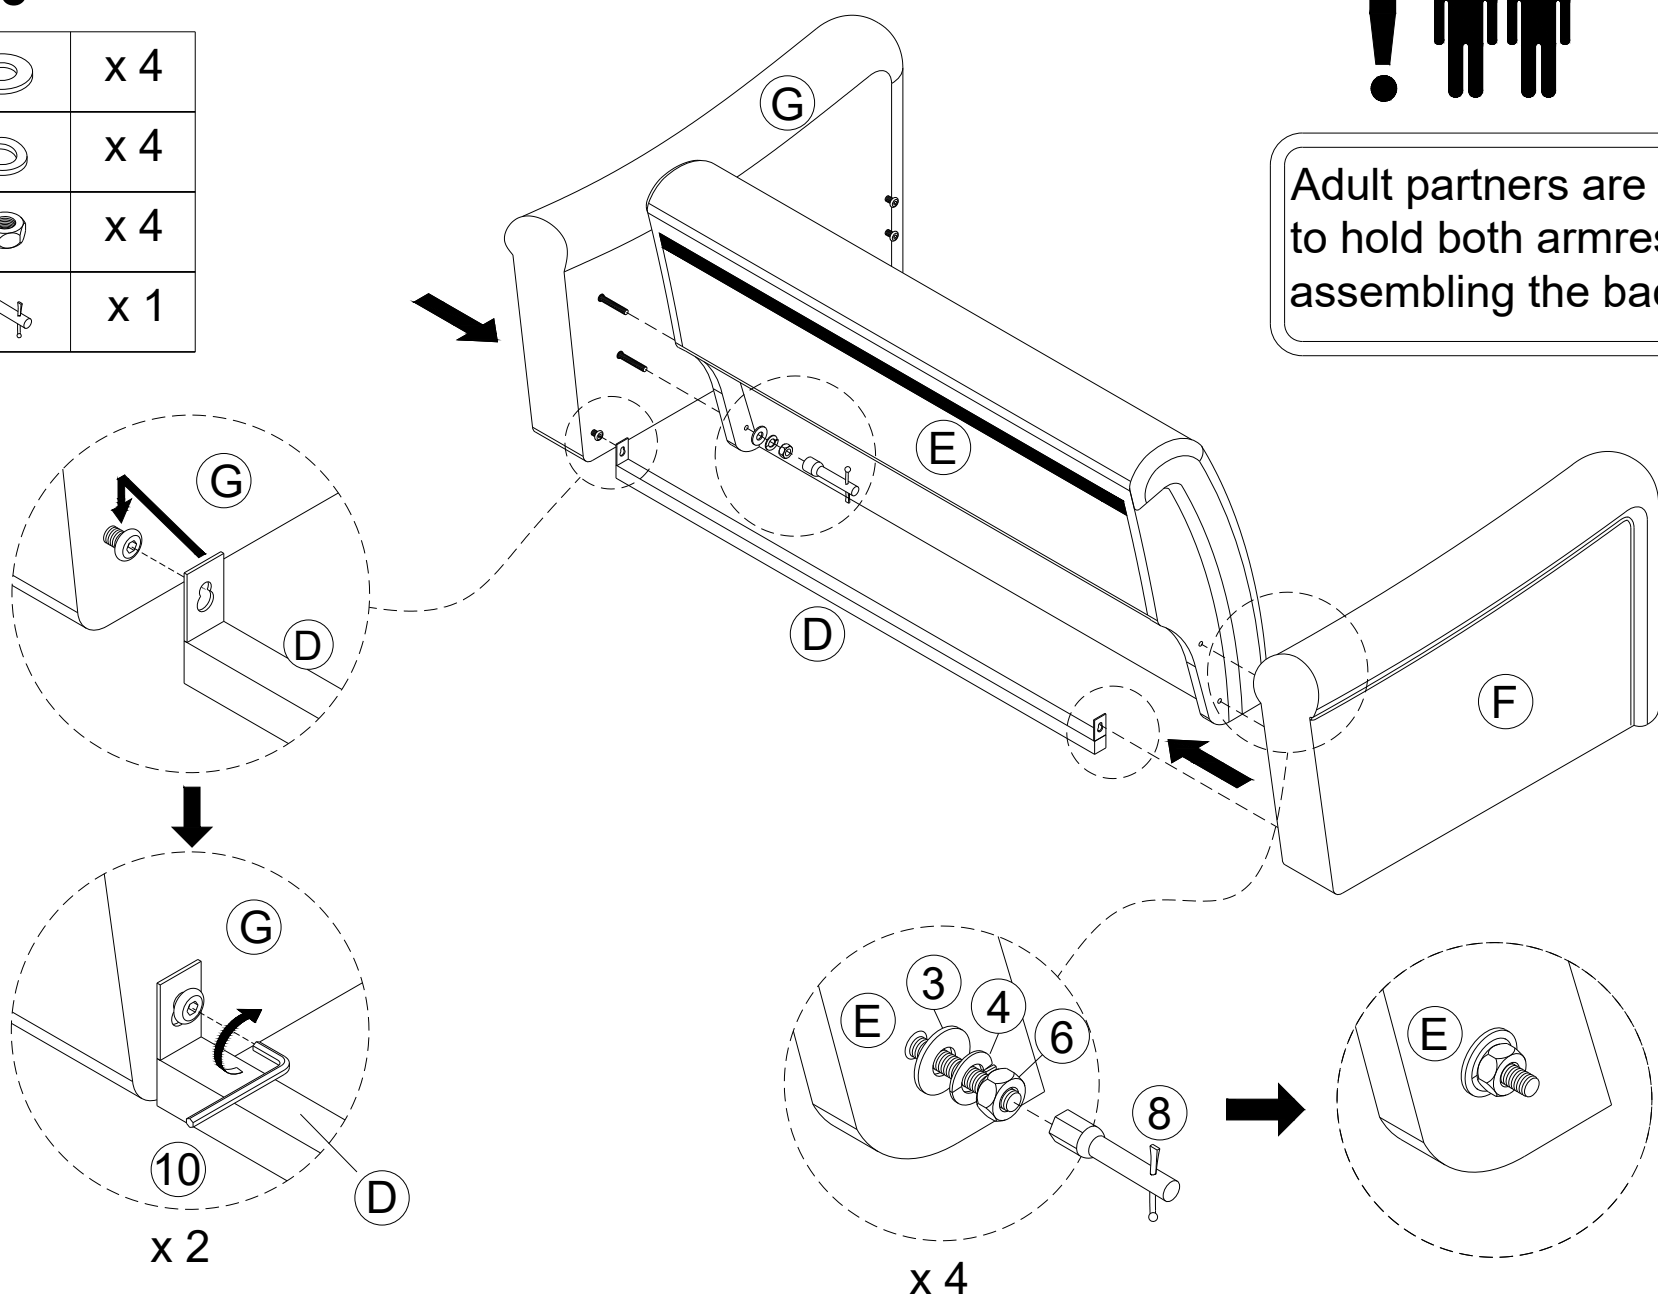

Exploded Diagram

PARTS LIST

A x 1  Seat Cushion	B x 1  Seat Frame	C x 1  Front Cross Panel
D x 1  Back Rail	E x 1  Backrest	F x 1  Left Arm
G x 1  Right Arm	H x 2  Back Leg	I x 2  Front Leg

Be sure to check all packing material carefully for small parts, which may have come loose inside the carton during shipment.

SPARE LIST

1	x 1	2	x1	3	x 1	4	x 1
							
Bolt M6*20mm		Bolt M8*50mm		Flat Washer		Spring washer	
5	x 1	6	x 1	7	x 1		
							
Flat Washer		Nut		Plastic Washer			

Be sure to check all packing material carefully for small parts, which may have come loose inside the carton during shipment.

STEP 1

10		x 1
----	---	-----

STEP 2

2		x 4
---	---	-----

STEP 3

3		x 4
4		x 4
6		x 4
8		x 1

Adult partners are required to hold both armrests while assembling the backrest !!

STEP 4