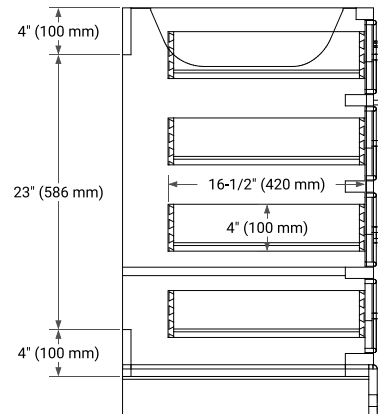

42" SINGLE SINK BASE CABINET

BASE CABINET DIMENSIONS

42" W x 21.5" D x 34.5" H

FEATURES

- Solid wood frame & plywood panels
- Dovetail drawers and joints
- Soft closing doors & drawers

HARDWARE FINISHES*

Brushed Nickel Satin Brass Matte Black Polished Chrome

43" SINGLE OVAL SINK COUNTERTOP WITH 1.5 IN. THICKNESS

OVERALL DIMENSIONS

43" W x 22" D x 1.5" H

COUNTERTOP OPTIONS

Carrara Marble

White Quartz

FEATURES

- Solid countertop with mitered edges & seams
- Undermount white oval sink
- Pre-drilled for 8" widespread faucet

INCLUDED

- Countertop
- Matching Backsplash
- Oval Sink

COUNTERTOP PLAN VIEW

EDGE SIDE VIEW

THREE DIMENSIONAL COUNTERTOP VIEW