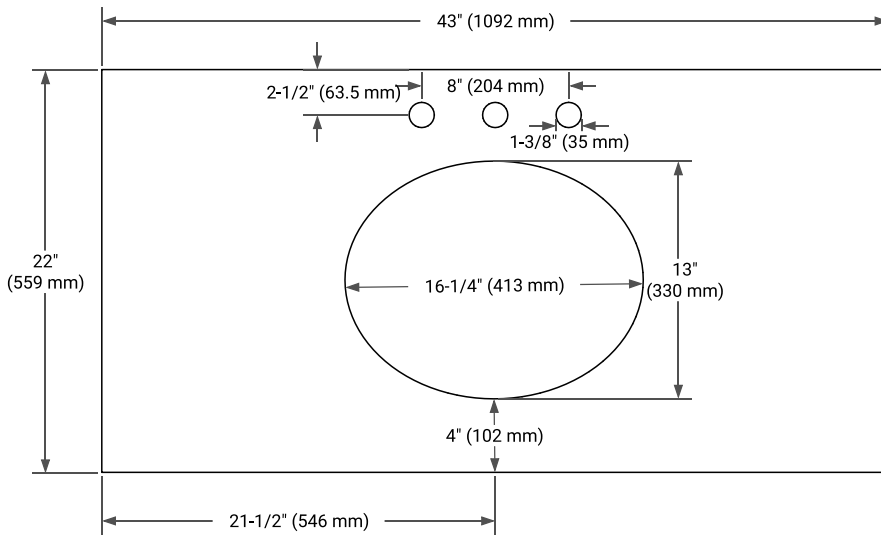

42" SINGLE SINK BASE CABINET

BASE CABINET DIMENSIONS

42" W x 21.5" D x 34.5" H

FEATURES

- Solid wood frame & plywood panels
- Dovetail drawers and joints
- Soft closing doors & drawers

HARDWARE FINISHES*

Brushed Nickel Satin Brass Matte Black Polished Chrome

43" SINGLE OVAL SINK COUNTERTOP WITH 1.5 IN. THICKNESS

OVERALL DIMENSIONS

43" W x 22" D x 1.5" H

COUNTERTOP OPTIONS

Carrara Marble

White Quartz

FEATURES

- Solid countertop with mitered edges & seams
- Undermount white oval sink
- Pre-drilled for 8" widespread faucet

INCLUDED

- Countertop
- Matching Backsplash
- Oval Sink

COUNTERTOP PLAN VIEW

EDGE SIDE VIEW

THREE DIMENSIONAL COUNTERTOP VIEW