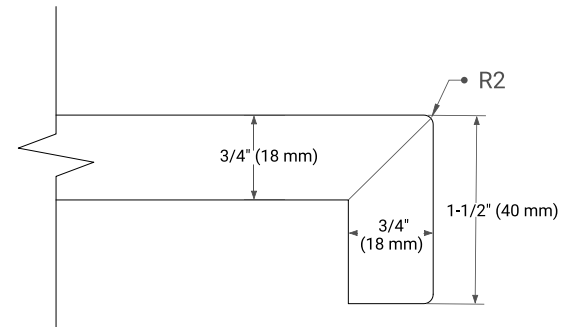

43" SINGLE OVAL SINK COUNTERTOP WITH 1.5 IN. THICKNESS

OVERALL DIMENSIONS

43" W x 22" D x 1.5" H

COUNTERTOP OPTIONS

Carrara Marble

White Quartz

FEATURES

- Solid countertop with mitered edges & seams
- Undermount white oval sink
- Pre-drilled for 8" widespread faucet

INCLUDED

- Countertop
- Matching Backsplash
- Oval Sink

COUNTERTOP PLAN VIEW

EDGE SIDE VIEW

THREE DIMENSIONAL COUNTERTOP VIEW