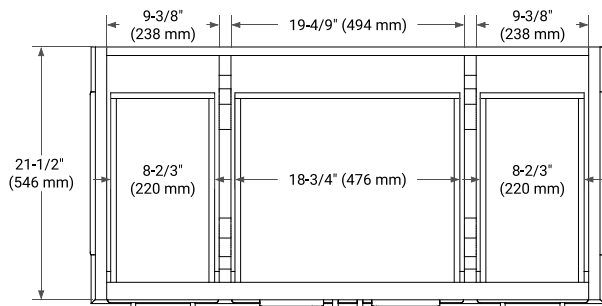

42" SINGLE SINK BASE CABINET

BASE CABINET DIMENSIONS

42" W x 21.5" D x 34.5" H

FEATURES

- Solid wood frame & plywood panels
- Dovetail drawers and joints
- Soft closing doors & drawers

HARDWARE FINISHES*

Brushed Nickel Satin Brass Matte Black Polished Chrome

43" SINGLE OVAL SINK COUNTERTOP WITH 1.5 IN. THICKNESS

OVERALL DIMENSIONS

43" W x 22" D x 1.5" H

COUNTERTOP OPTIONS

Carrara Marble

White Quartz

FEATURES

- Solid countertop with mitered edges & seams
- Undermount white oval sink
- Pre-drilled for 8" widespread faucet

INCLUDED

- Countertop
- Matching Backsplash
- Oval Sink

COUNTERTOP PLAN VIEW

EDGE SIDE VIEW

THREE DIMENSIONAL COUNTERTOP VIEW