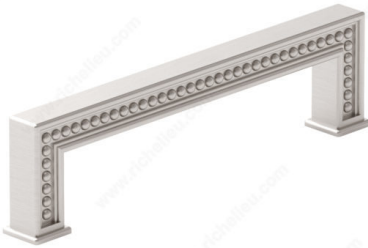

Transitional Metal Pull - 8795

The elegant beading along the sides of this pull combines with clean edges to form a transitional design with impact.

Product № BP8795128195

Center to Center 5 1/32 in*

Finish Brushed Nickel

Length - Overall Dimensions 5 5/8 in*

Width - Overall Dimensions 19/32 in*

SUGGESTED PRODUCTS

Transitional Metal Knob - 8795

Product № BP87953333HBRZ
Color Group: Brown and Bronze Group

Transitional Metal Knob - 8795

Product № BP87953333195
Color Group: Gray and Chrome Group

Transitional Metal Knob - 8795

Product № BP87953333140
Color Group: Gray and Chrome Group

Transitional Metal Knob - 8795

Product № BP87953333CHBRZ
Color Group: Yellow and Brass Group