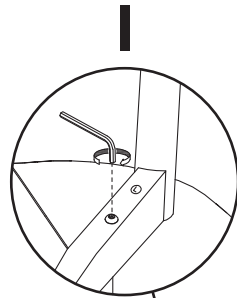

APPROXIMATELY
20 MINUTES ASSEMBLY

HARDWARE

1 M6*45  4+1PCS	2 M6*30  1+1PCS	M6  1PC
--	--	---

PARTS LIST

INSTRUCTION MANUAL

Step 1

② x 1

Step 2

Step 3

① x 4

ASSEMBLY COMPLETE!

INSTRUCTION MANUAL

Before assembling, read all the instructions.
If you have any question, Please contact us.

DINING TABLE

Please make sure that you have all the following parts listed before installation.
If you find that something is missing, please stop assembling and contact us.