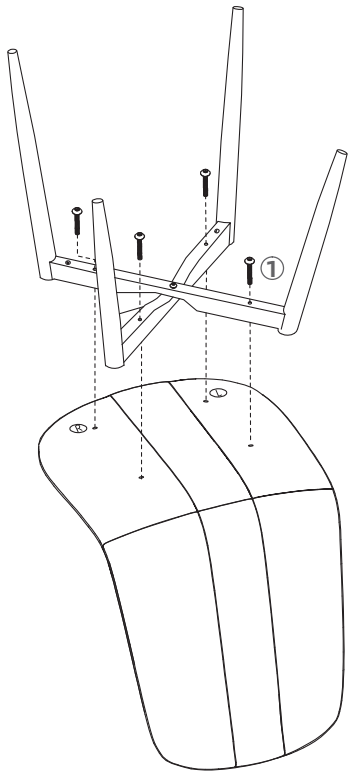

APPROXIMATELY
20 MINUTES ASSEMBLY

HARDWARE

1 M6*45  4+1PCS	2 M6*30  1+1PCS	M6  1PC
--	--	---

PARTS LIST

INSTRUCTION MANUAL

Step 1

② x 1

Step 2

Step 3

① x 4

ASSEMBLY COMPLETE!

INSTRUCTION MANUAL

Before assembling, read all the instructions.
If you have any question, Please contact us.

DINING TABLE

Please make sure that you have all the following parts listed before installation.
If you find that something is missing, please stop assembling and contact us.