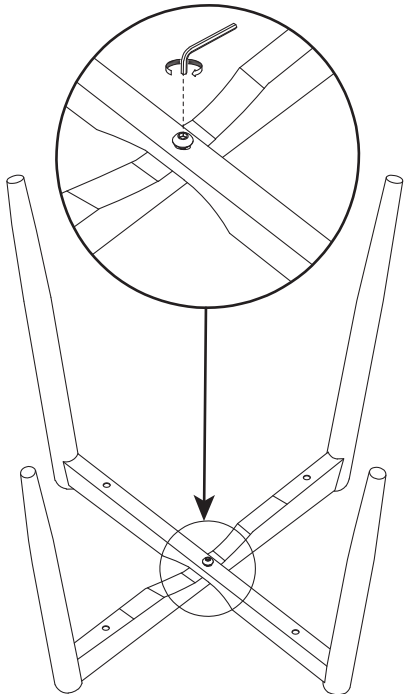

APPROXIMATELY
20 MINUTES ASSEMBLY

HARDWARE

1 M6*45  4+1PCS	2 M6*30  1+1PCS	M6  1PC
--	--	---

PARTS LIST

INSTRUCTION MANUAL

Step 1

② x 1

Step 2

Step 3

① x 4

ASSEMBLY COMPLETE!

INSTRUCTION MANUAL

Before assembling, read all the instructions.
If you have any question, Please contact us.

DINING TABLE

Please make sure that you have all the following parts listed before installation.
If you find that something is missing, please stop assembling and contact us.