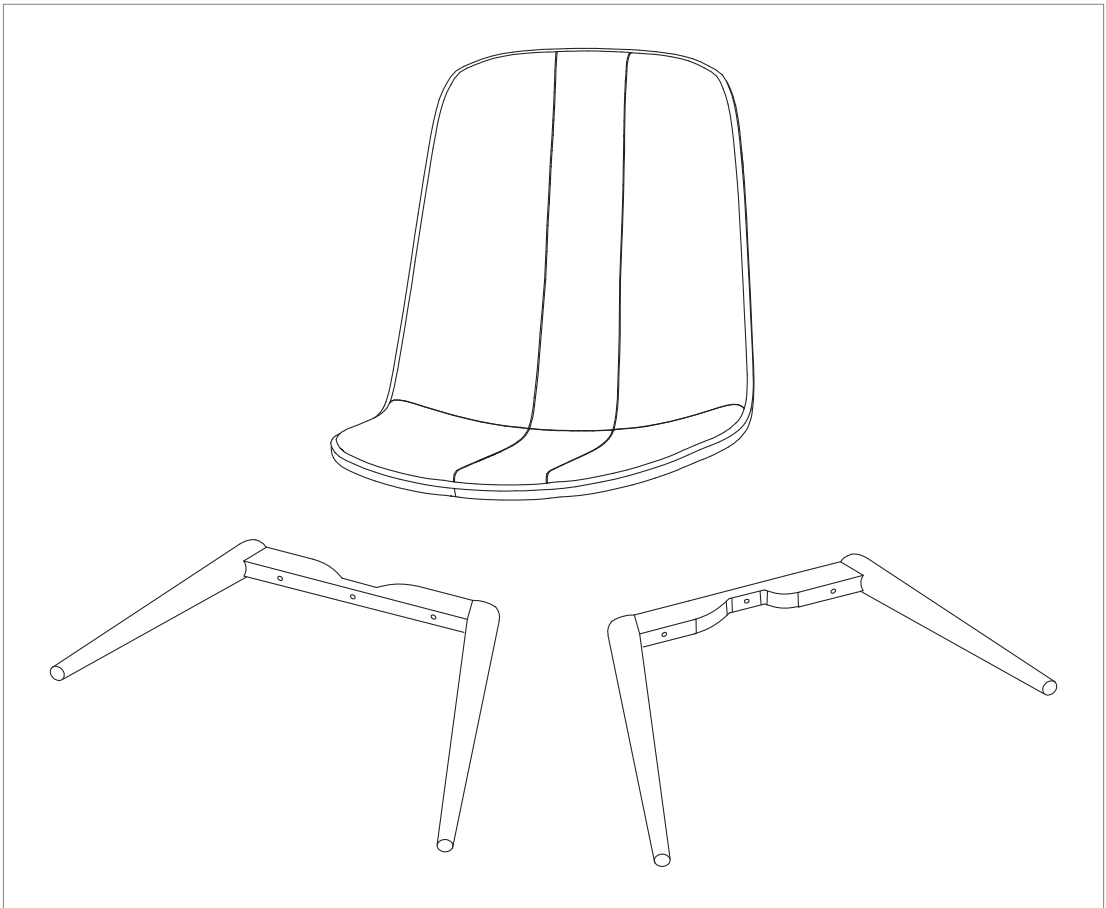

APPROXIMATELY
20 MINUTES ASSEMBLY

HARDWARE

1 M6*45  4+1PCS	2 M6*30  1+1PCS	M6  1PC
--	--	---

PARTS LIST

INSTRUCTION MANUAL

Step 1

② x 1

Step 2