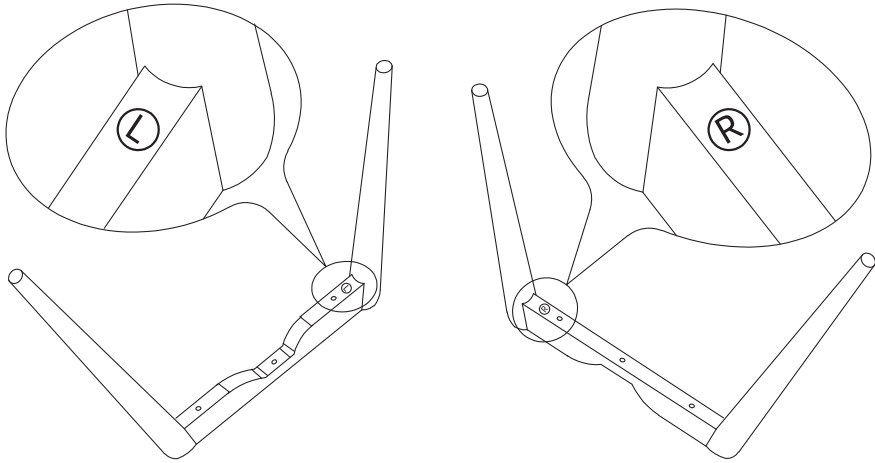

APPROXIMATELY
20 MINUTES ASSEMBLY

HARDWARE

1 M6*45  4+1PCS	2 M6*30  1+1PCS	M6  1PC
--	--	---

PARTS LIST

INSTRUCTION MANUAL

Step 1

② x 1

Step 2