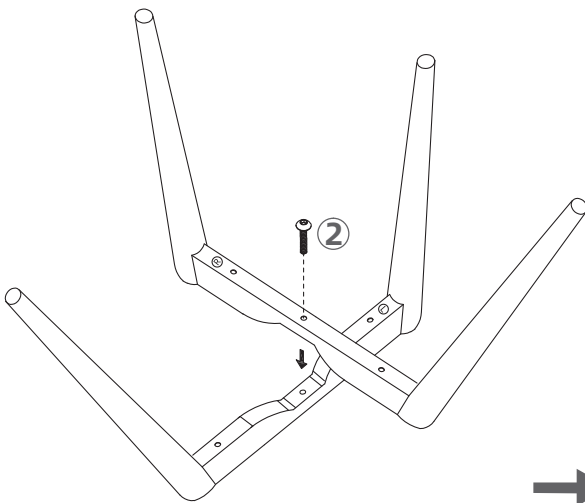

APPROXIMATELY
20 MINUTES ASSEMBLY

HARDWARE

1 M6*45  4+1PCS	2 M6*30  1+1PCS	M6  1PC
--	--	---

PARTS LIST

INSTRUCTION MANUAL

Step 1

② x 1

Step 2

Step 3

① x 4

ASSEMBLY COMPLETE!

INSTRUCTION MANUAL

Before assembling, read all the instructions.
If you have any question, Please contact us.

DINING TABLE

Please make sure that you have all the following parts listed before installation.
If you find that something is missing, please stop assembling and contact us.