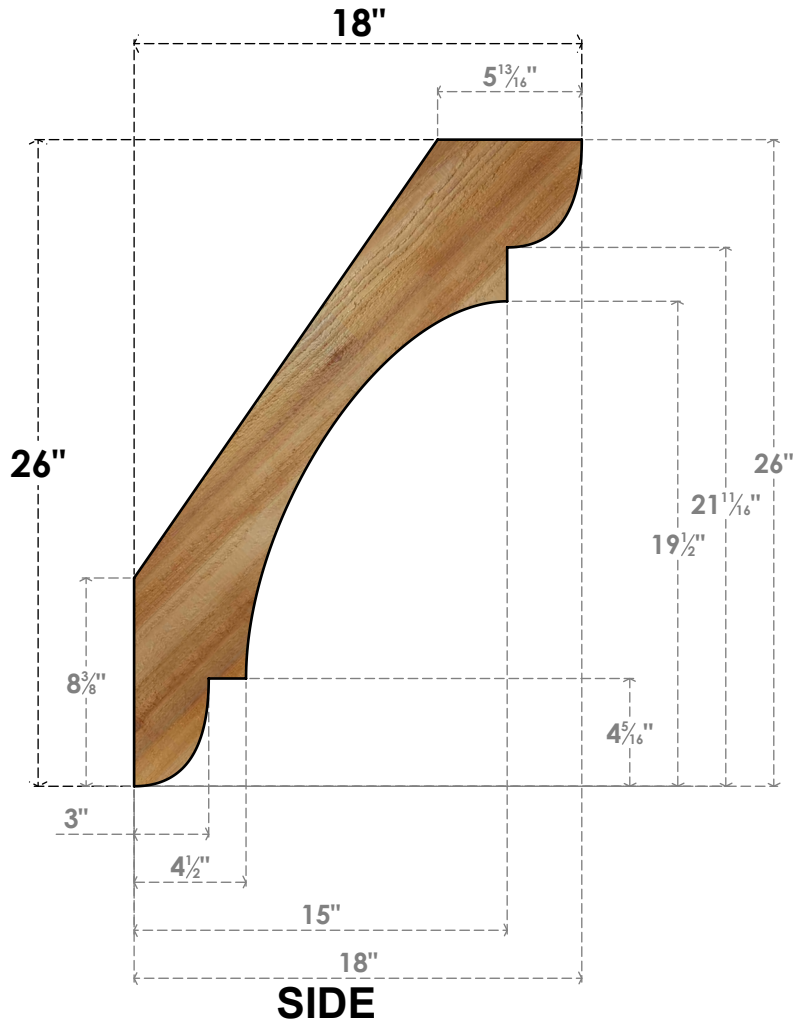

BRC04X18X26OLY00RWR

4"W X 18"D X 26"H OLYMPIC ROUGH SAWN BRACE, WESTERN RED CEDAR

EKENA MILLWORK
 2300 WEST MAIN ST.
 CLARKSVILLE, TX 75426
 TOLL FREE: 866-607-0453
 WWW.EKENAMILLWORK.COM

NOTES

1. INSTALLATION TO BE COMPLETED IN ACCORDANCE WITH MANUFACTURER'S SPECIFICATIONS.
2. DRAWING MAY NOT BE TO SCALE
3. THIS DRAWING IS INTENDED FOR DESIGN AND PLANNING PURPOSES ONLY.
4. ALL INFORMATION CONTAINED HEREIN WAS CURRENT AT THE TIME OF DEVELOPMENT BUT MUST BE REVIEWED AND APPROVED BY THE PRODUCT MANUFACTURER TO BE CONSIDERED ACCURATE.
5. PRODUCTS ARE NOT KILN DRIED. THIS ITEM IS UNIQUE AND WILL CONTAIN THE NATURAL VARIATIONS THAT THE WOOD SPECIES OFFERS. THIS MAY RESULT IN VARIATIONS UP TO 1/4"