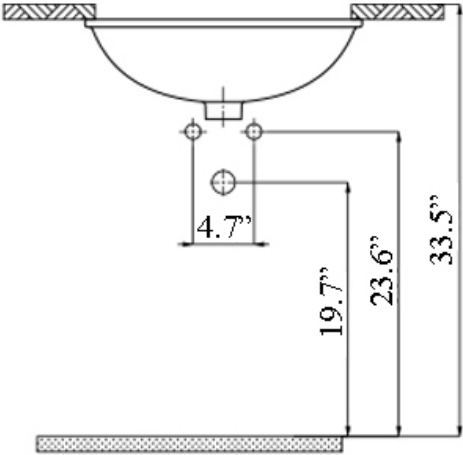

Collection Bloom	Model Bloom 55U	Dimensions Metric <i>1 inch = 2.54 cm</i> <i>1 inch = 25.4 mm</i>	 1051 Lea Drive - Collegeville, PA 19426 Tel. 215 513 9400 - Fax 610 831 0215 www.ws bathcollections.com - info@ws bathcollectins.com
------------------------------	-----------------------------	--	---

* WS Bath Collections reserve the right to make revisions without notice to product specifications, dimensions, or information.

Collection Bloom	Model Bloom 55U	Dimensions Metric <i>1 inch = 2.54 cm</i> <i>1 inch = 25.4 mm</i>	 1051 Lea Drive - Collegeville, PA 19426 Tel. 215 513 9400 - Fax 610 831 0215 www.ws bathcollections.com - info@ws bathcollectins.com
------------------------------	-----------------------------	---	---

<p>Collection Drains & Traps</p>	<p>Model Drains & Traps</p>	<p>Dimensions Metric <i>1 inch = 2.54 cm</i> <i>1 inch = 25.4 mm</i></p>	<p style="text-align: right;">01.2025</p>  <p>1051 Lea Drive - Collegeville, PA 19426 Tel. 215 513 9400 - Fax 610 831 0215 www.ws bathcollections.com - info@ws bathcollections.com</p>
---	--	---	---