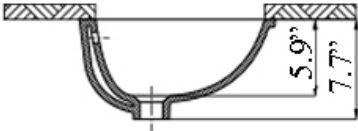

SKU# | Options:

- Bloom 55U WG | Glossy White
- Bloom 55U WM | Matte White
- Bloom 55U BM | Matte Black

Finishes:

-  Glossy White
-  Matte White
-  Matte Black

* WS Bath Collections reserve the right to make revisions without notice to product specifications, dimensions, or information.

Collection Bloom	Model Bloom 55U	Dimensions Metric <i>1 inch = 2.54 cm</i> <i>1 inch = 25.4 mm</i>	 1051 Lea Drive - Collegeville, PA 19426 Tel. 215 513 9400 - Fax 610 831 0215 www.ws bathcollections.com - info@ws bathcollectins.com
------------------------------	-----------------------------	--	---

* WS Bath Collections reserve the right to make revisions without notice to product specifications, dimensions, or information.

Collection Bloom	Model Bloom 55U	Dimensions Metric <i>1 inch = 2.54 cm</i> <i>1 inch = 25.4 mm</i>	 1051 Lea Drive - Collegeville, PA 19426 Tel. 215 513 9400 - Fax 610 831 0215 www.ws bathcollections.com - info@ws bathcollectins.com
------------------------------	-----------------------------	---	---