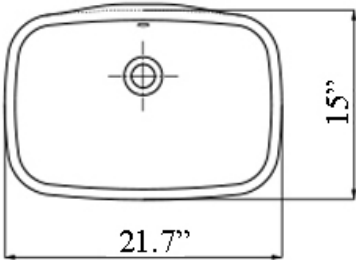

SKU# | Options:

- Bloom 55U WG | Glossy White
- Bloom 55U WM | Matte White
- Bloom 55U BM | Matte Black

Finishes:

-  Glossy White
-  Matte White
-  Matte Black

* WS Bath Collections reserve the right to make revisions without notice to product specifications, dimensions, or information.

Collection Bloom	Model Bloom 55U	Dimensions Metric <i>1 inch = 2.54 cm</i> <i>1 inch = 25.4 mm</i>	 1051 Lea Drive - Collegeville, PA 19426 Tel. 215 513 9400 - Fax 610 831 0215 www.ws bathcollections.com - info@ws bathcollectins.com
------------------------------	-----------------------------	--	---

* WS Bath Collections reserve the right to make revisions without notice to product specifications, dimensions, or information.

Collection Bloom	Model Bloom 55U	Dimensions Metric <i>1 inch = 2.54 cm</i> <i>1 inch = 25.4 mm</i>	 1051 Lea Drive - Collegeville, PA 19426 Tel. 215 513 9400 - Fax 610 831 0215 www.ws bathcollections.com - info@ws bathcollectins.com
------------------------------	-----------------------------	---	---