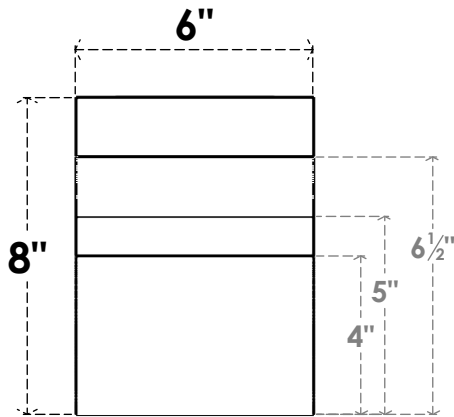

ITEM NUMBER: RFTURO060X08000X12000X008MON00RCPR

6"W X 8"H X 12"L TIMBERTHANE ROUGH CEDAR MONTEREY FAUX WOOD OPEN RAFTER TAIL, 8"L END, PRIMED TAN

SIDE PROFILE

ISOMETRIC

FRONT PROFILE

GENERATED DATE : 03/02/2023