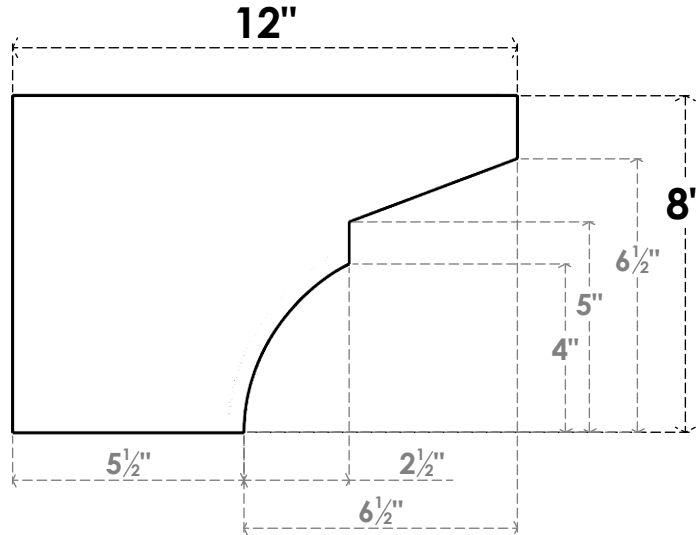

ITEM NUMBER: RFTURO060X08000X12000X008MON00RCPR

6"W X 8"H X 12"L TIMBERTHANE ROUGH CEDAR MONTEREY FAUX WOOD OPEN RAFTER TAIL, 8"L END, PRIMED TAN

SIDE PROFILE

ISOMETRIC

FRONT PROFILE

GENERATED DATE : 03/02/2023