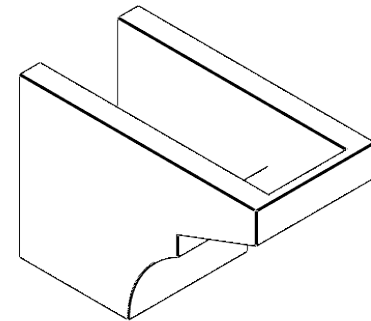

ITEM NUMBER: RFTURO060X08000X12000X008MON00RCPR

6"W X 8"H X 12"L TIMBERTHANE ROUGH CEDAR MONTEREY FAUX WOOD OPEN RAFTER TAIL, 8"L END, PRIMED TAN

SIDE PROFILE

ISOMETRIC

FRONT PROFILE

GENERATED DATE : 03/02/2023

EKENA MILLWORK
2300 WEST MAIN ST.
CLARKSVILLE, TX 75426
TOLL FREE: 866-607-0453
WWW.EKENAMILLWORK.COM

NOTES

1. INSTALLATION TO BE COMPLETED IN ACCORDANCE WITH MANUFACTURER'S SPECIFICATIONS.
2. DRAWING MAY NOT BE TO SCALE
3. THIS DRAWING IS INTENDED FOR DESIGN AND PLANNING PURPOSES ONLY.
4. ALL INFORMATION CONTAINED HEREIN WAS CURRENT AT THE TIME OF DEVELOPMENT BUT MUST BE REVIEWED AND APPROVED BY THE PRODUCT MANUFACTURER TO BE CONSIDERED ACCURATE.
5. TIMBERTHANE ARCHITECTURAL PRODUCTS ARE MADE FROM HIGH DENSITY URETHANE AND COME FACTORY PRIMED