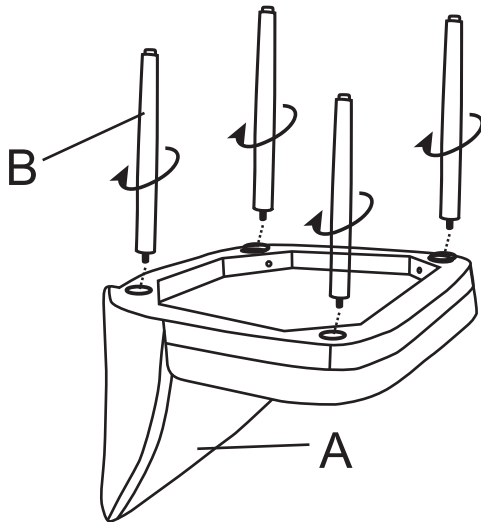

DINING CHAIR CY-25011P

Product ID. Q7J3N

Scan for Support
support@garvee.com

Distributed by
GARVEE.com

V260120EBFP

ASSEMBLY INSTRUCTIONS

DINING CHAIR

CY-25011P

Component List

Part Lable	DESCRIPTION		QTY
A		SEAT&BACK	1
B		LEG	4

①

Rotate the legs as the picture.

Caution : At this stage,tigtten the leg completely.

②

If wobble,pls adjust the adjustable glide height for balance