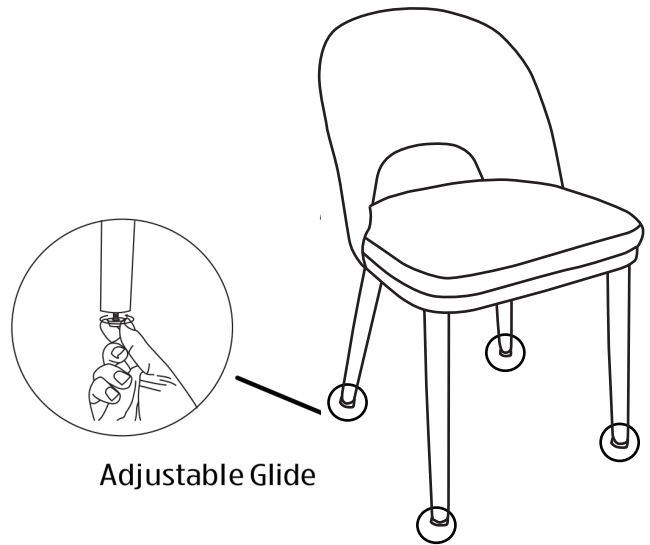

DINING CHAIR CY-25011P

Product ID. Q7J3N

Scan for Support
support@garvee.com

Distributed by
GARVEE.com

V260120EBFP

ASSEMBLY INSTRUCTIONS

DINING CHAIR

CY-25011P

Component List

Part Lable	DESCRIPTION		QTY
A		SEAT&BACK	1
B		LEG	4

①

Rotate the legs as the picture.

Caution : At this stage,tigtten the leg completely.

②

If wobble,pls adjust the adjustable glide height for balance