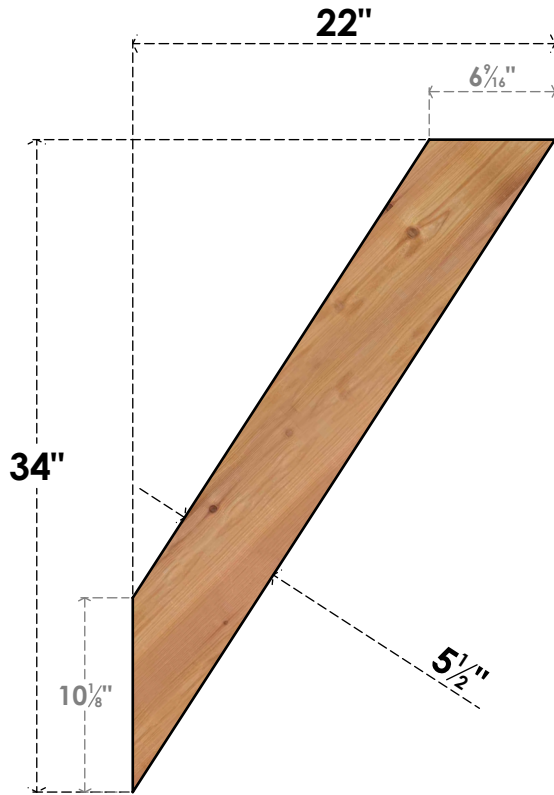

BRC06X22X34TRA00SWR

5 1/2"W X 22"D X 34"H TRADITIONAL SMOOTH BRACE, WESTERN RED CEDAR

SIDE

FRONT

EKENA MILLWORK
 2300 WEST MAIN ST.
 CLARKSVILLE, TX 75426
 TOLL FREE: 866-607-0453
 WWW.EKENAMILLWORK.COM

NOTES