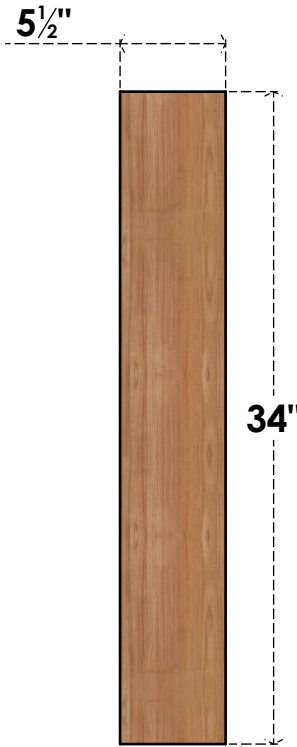

BRC06X22X34TRA00SWR

5 1/2"W X 22"D X 34"H TRADITIONAL SMOOTH BRACE, WESTERN RED CEDAR

SIDE

FRONT

EKENA MILLWORK
 2300 WEST MAIN ST.
 CLARKSVILLE, TX 75426
 TOLL FREE: 866-607-0453
 WWW.EKENAMILLWORK.COM

NOTES