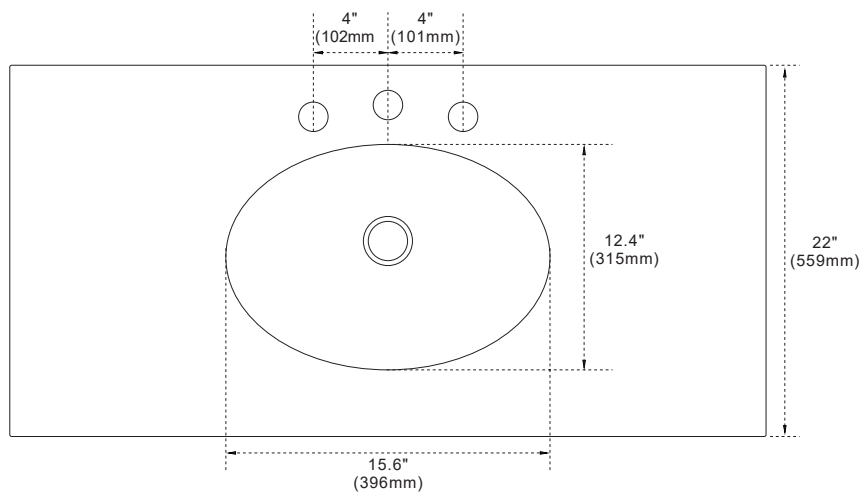

Model: 430001-43C-QWO Countertop

Features

- Genuine Quartz
- Single 15.6" oval under mount sink cutout
- 8" wide spread faucet holes
- Matching 4" height backsplash available for purchase (**sold separately, not included**)
- Solid 1" counter top thickness
- Sink location: Center

TOP VIEW

SIDE VIEW

NOTE: SINK STYLE, SHAPE, FAUCET HOLES, CUTOUT ON TOP, VANITY MAY VARY FROM THE PICTURE ABOVE. INSTRUCTIONAL PURPOSE ONLY.