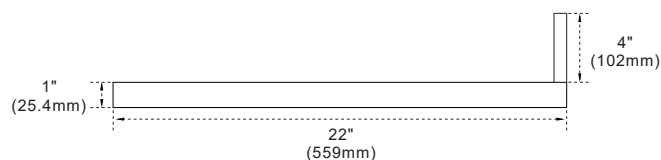

Model: 430001-43C-QWO Countertop

Features

- Genuine Quartz
- Single 15.6" oval under mount sink cutout
- 8" wide spread faucet holes
- Matching 4" height backsplash available for purchase (**sold separately, not included**)
- Solid 1" counter top thickness
- Sink location: Center

TOP VIEW

SIDE VIEW

NOTE: SINK STYLE, SHAPE, FAUCET HOLES, CUTOUT ON TOP, VANITY MAY VARY FROM THE PICTURE ABOVE. INSTRUCTIONAL PURPOSE ONLY.