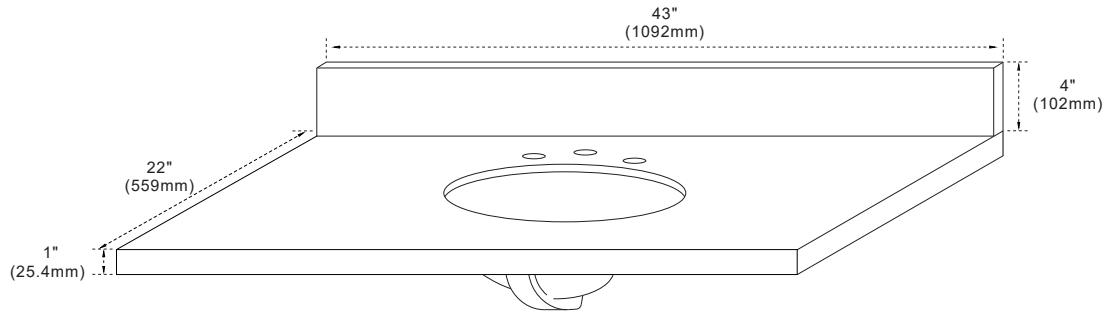

Model: 430001-43C-QWO Countertop

Features

- Genuine Quartz
- Single 15.6" oval under mount sink cutout
- 8" wide spread faucet holes
- Matching 4" height backsplash available for purchase (**sold separately, not included**)
- Solid 1" counter top thickness
- Sink location: Center

TOP VIEW

SIDE VIEW

NOTE: SINK STYLE, SHAPE, FAUCET HOLES, CUTOUT ON TOP, VANITY MAY VARY FROM THE PICTURE ABOVE. INSTRUCTIONAL PURPOSE ONLY.