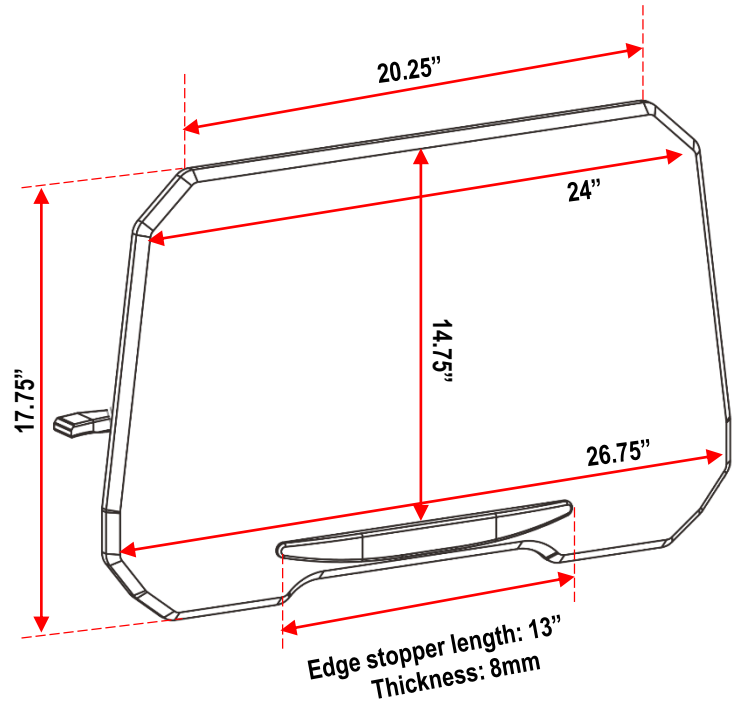

# RTA- B008 PRODUCT DIMENSIONS

## GENERAL DIMENSIONS:

WIDTH: 27.5"

DEPTH: 17.75"

HEIGHT: 30" to 43.5"

NET WEIGHT: 18.20 Lbs.

SHIPS IN 1 BOX.

## WEIGHT LIMIT