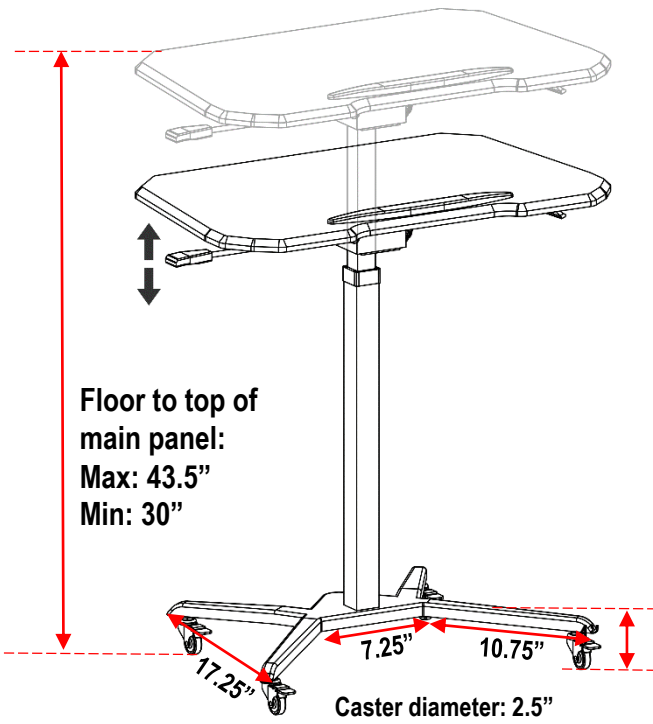

## GENERAL DIMENSIONS:

WIDTH: 27.5"

DEPTH: 17.75"

HEIGHT: 30" to 43.5"

NET WEIGHT: 18.20 Lbs.

SHIPS IN 1 BOX.

## TILT ANGLES

PLEASE USE DISCRETION AND GOOD JUDGEMENT WHEN USING DEVICES ON THE UNIT AT CERTAIN ANGLES

## WEIGHT LIMIT