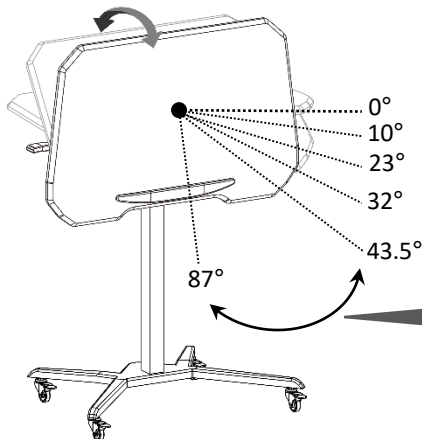

## GENERAL DIMENSIONS:

WIDTH: 27.5"

DEPTH: 17.75"

HEIGHT: 30" to 43.5"

NET WEIGHT: 18.20 Lbs.

SHIPS IN 1 BOX.

## TILT ANGLES

PLEASE USE DISCRETION AND GOOD JUDGEMENT WHEN USING DEVICES ON THE UNIT AT CERTAIN ANGLES

## WEIGHT LIMIT