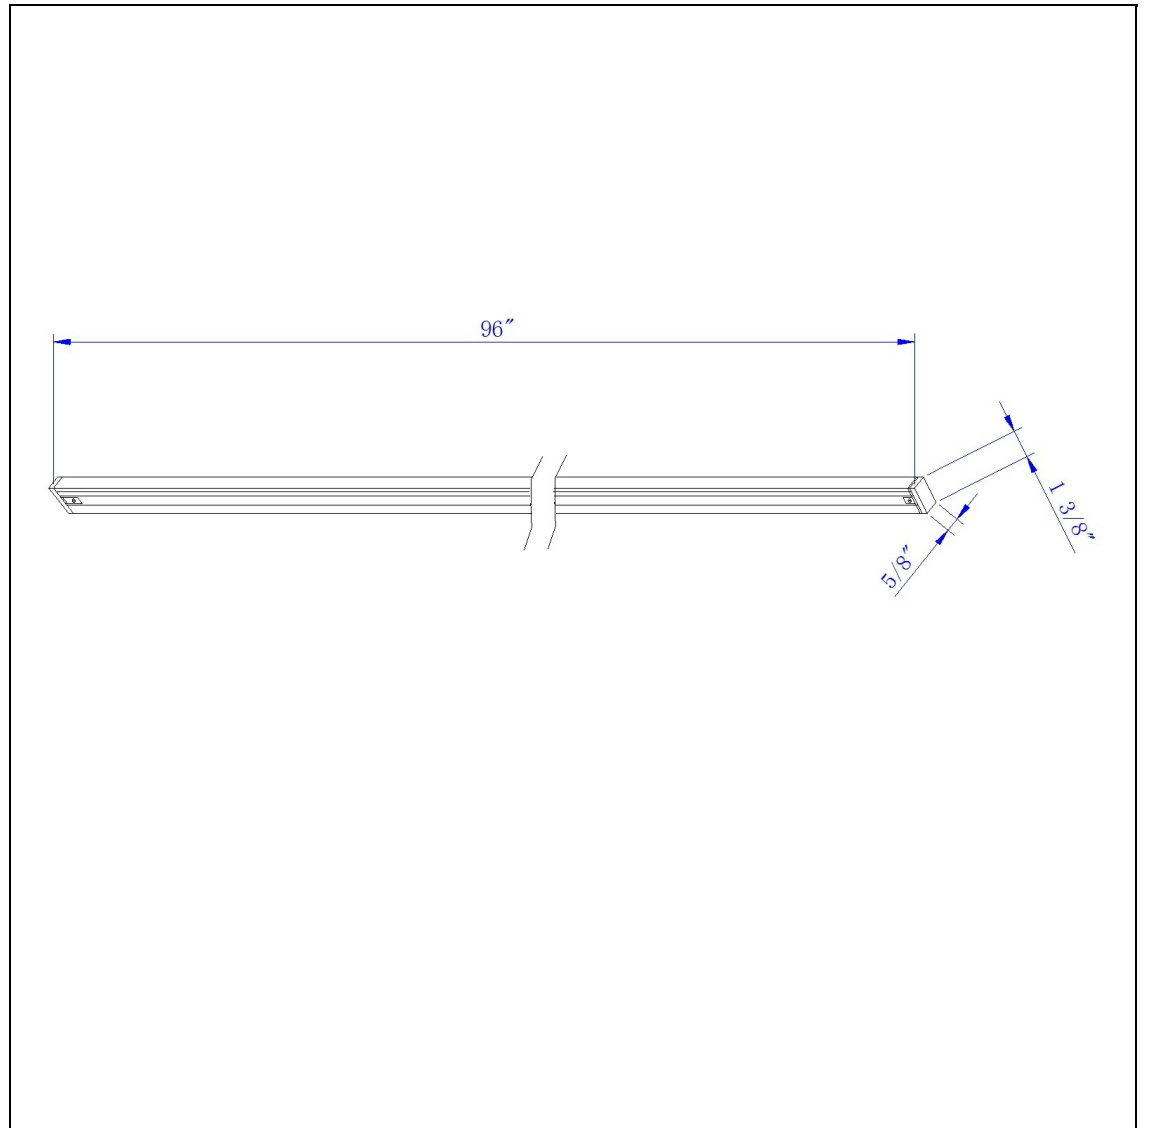

Product No. **HT-273-BK**

Description

8 FT. TRACK (3 WIRES)  
Durable Metal Construction  
8' Track, 120V, 2400W  
Comes with 1 end cap  
Single Circuit Track  
Ships in one Carton

Technical Specifications

<b>UPC</b>	020193067284	<b>Carton 1 Dimensions</b>	5.80 x 7.80 x 98.50
<b>Switch Type</b>	Track	<b>Carton 2 Dimensions</b>	0.00 x 0.00 x 98.50
<b>Number of Lights</b>	1	<b>Package Dimensions</b>	L: 98.50 W: 7.80 H: 5.80
<b>Color</b>	Black		