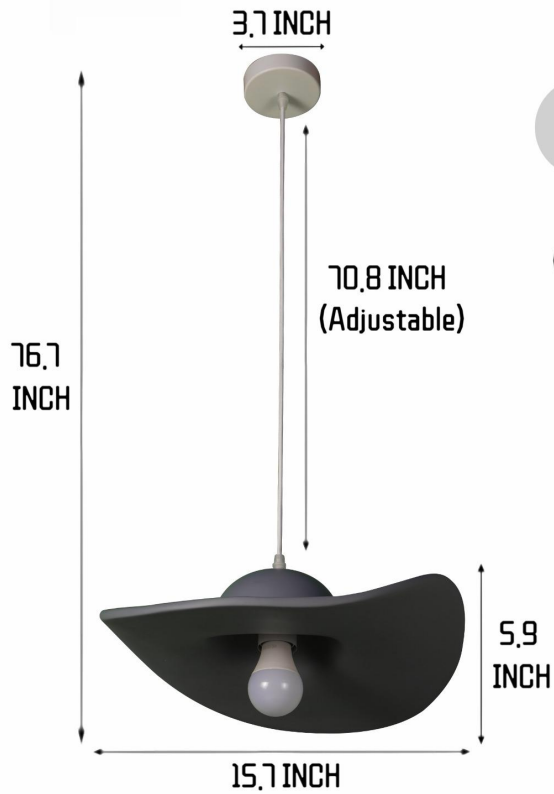

# PRODUCT DIMENSION

**E26 Base X 1**

**MAX 60W PER BULB, 110V  
(INCLUDING WARM LIGHT BULBS)**