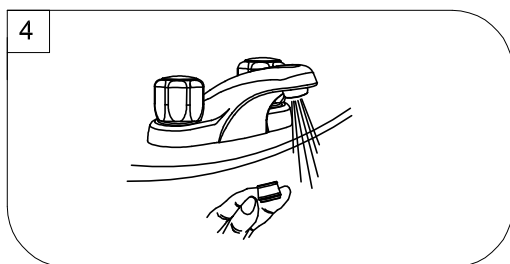

### Preparation / Assembly

Shut off water supplies. Remove old faucet. Clean sink surface in preparation for new faucet.

Place new faucet in position on the sink. From under sink, threads mounting nuts onto faucet. Tighten mounting nuts.

(A) Stainless Steel Braided Faucet Supply Tubes: This is the simplest of all installations. If you are using stainless steel braided faucet supply tubes, this faucet requires one end of the supply tube to have a 1/2" female IPS connection. The other end of this supply tube must match the thread on the water supply fittings or shut off valve under your sink.

(B) Ball Nose Flexible Supplies: If you are using ball-nose flexible supplies to connect the faucet to water supply lines: Slip coupling nut behind ball-nose of flexible supply tube. Ball nose coupling will go partially into IPS shank or fitting. Tighten coupling nut (DO NOT OVER TIGHTEN). Install opposite end according to manufacturer's installation instructions for both tubes.