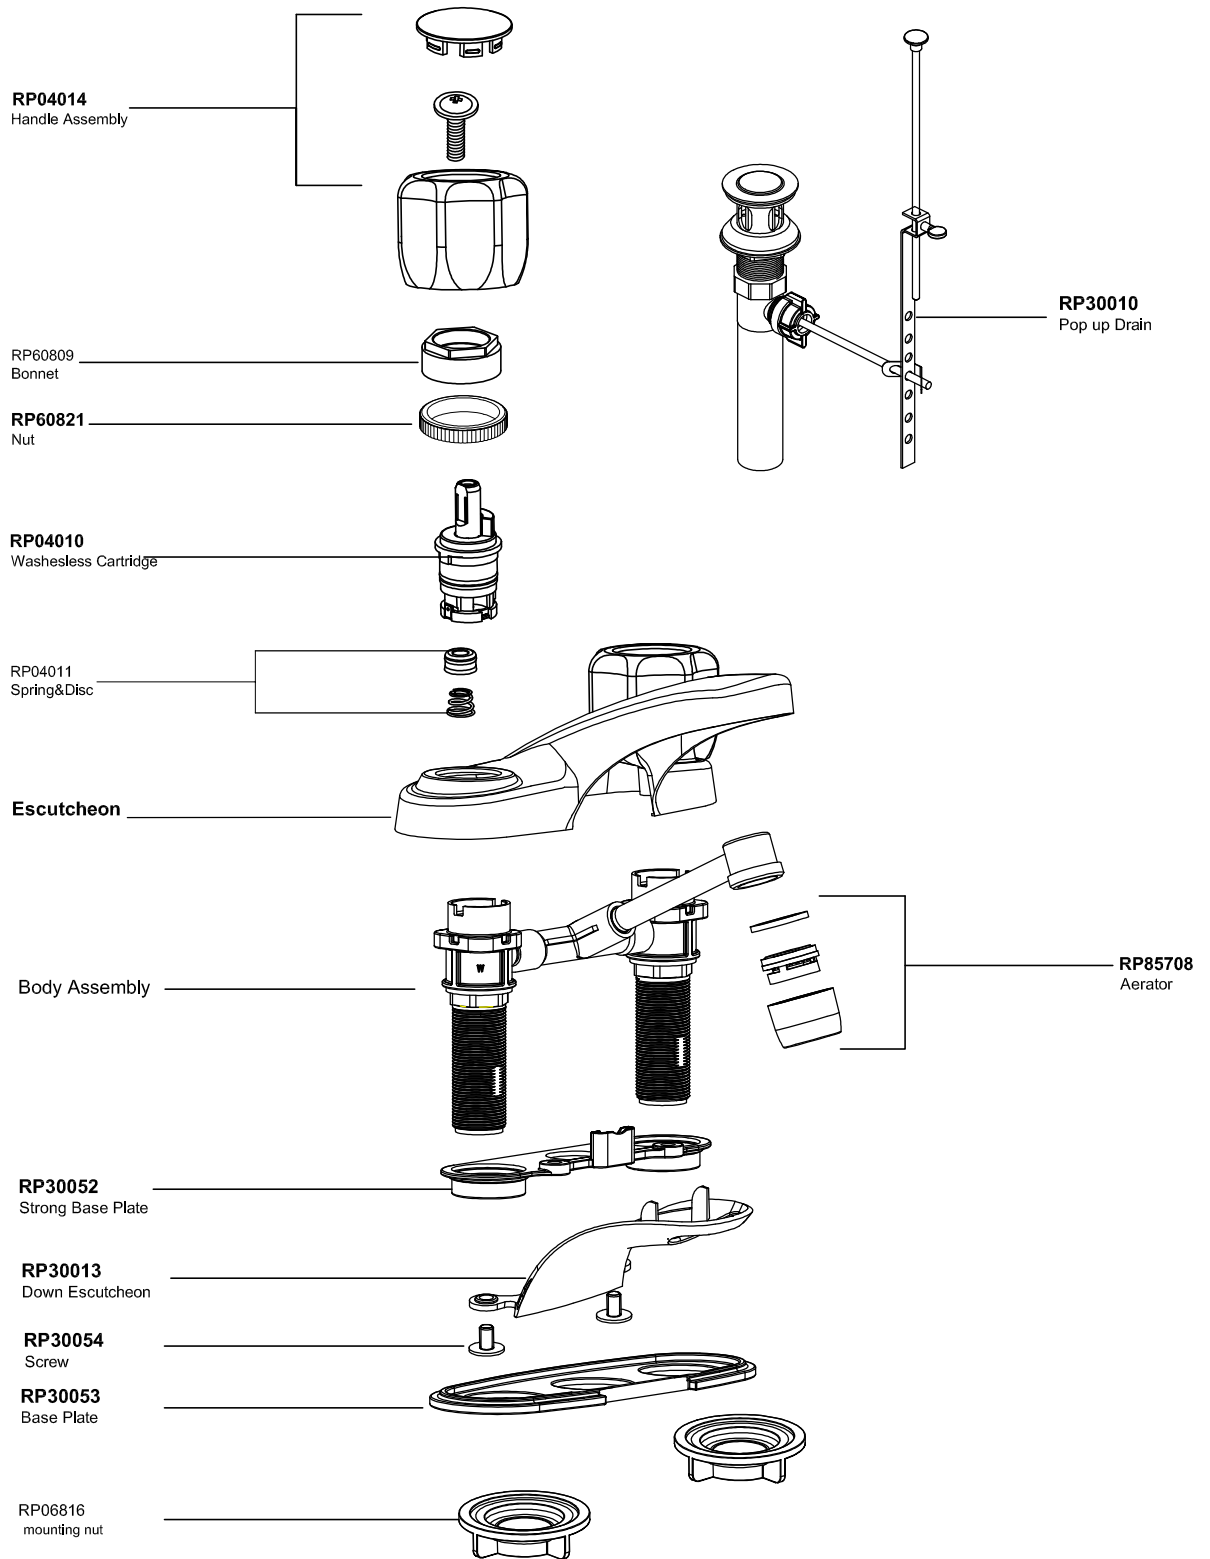

Exploded Drawing RP(Replacement Parts)

Limited Lifetime Warranty

Ultra Faucets warrants to the original purchaser that its products will be free from defects in workmanship and materials. All Ultra Faucets are provided with a life time limited warranty. This warranty does not cover any other labor or service charges associated with the removal, repair, or reinstallation of Ultra Faucets products. This express warranty does not apply to products that have been damaged as a result of misuse, abuse, negligence, accident, faulty installation or maintenance practices and/or used in any manner contrary to those recommended by the manufacturer.