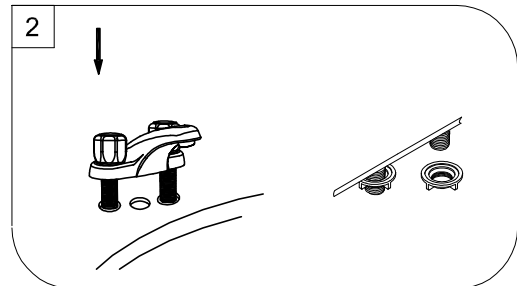

### Preparation / Assembly

Shut off water supplies. Remove old faucet. Clean sink surface in preparation for new faucet.

Place new faucet in position on the sink. From under sink, threads mounting nuts onto faucet. Tighten mounting nuts.

(A) Stainless Steel Braided Faucet Supply Tubes: This is the simplest of all installations. If you are using stainless steel braided faucet supply tubes, this faucet requires one end of the supply tube to have a 1/2" female IPS connection. The other end of this supply tube must match the thread on the water supply fittings or shut off valve under your sink.