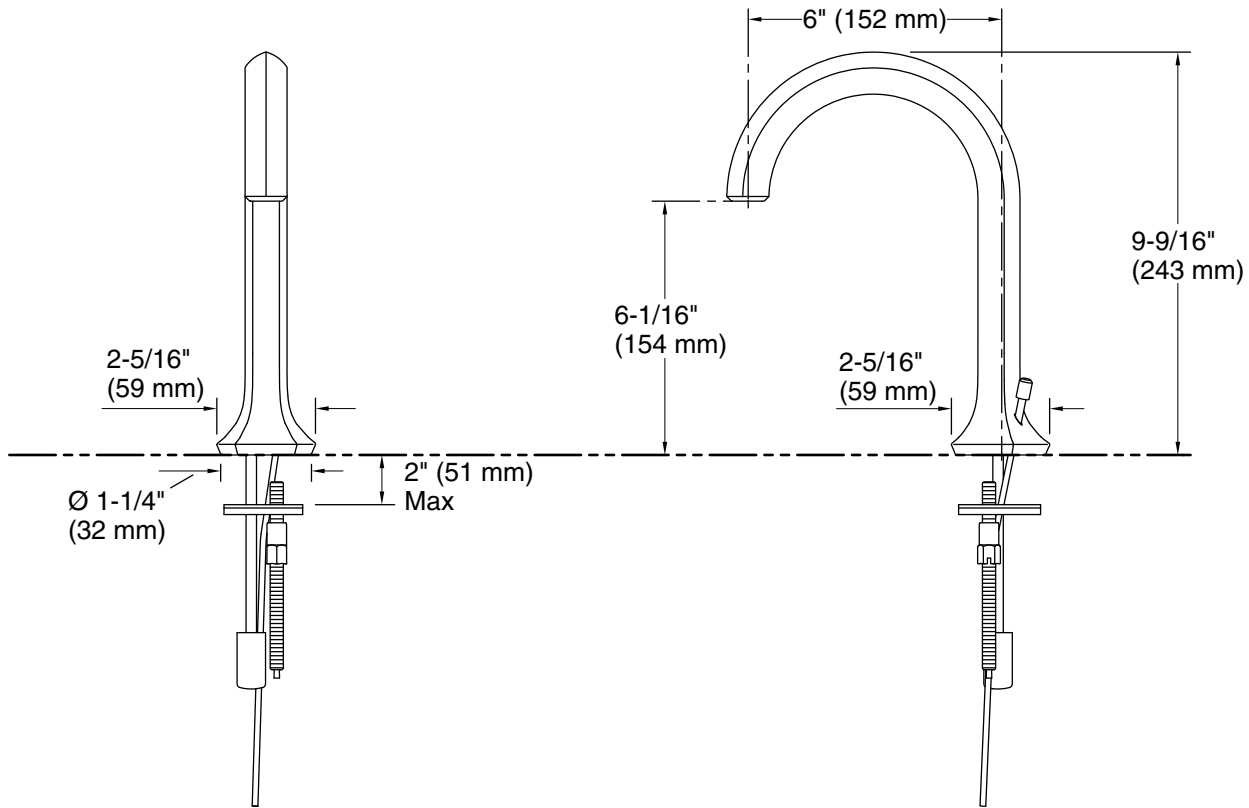

## Features

- 6" (152 mm) spout reach
- 1.0 gpm (3.8 lpm) maximum flow rate at 60 psi (4.14 bar)
- Laminar flow
- Metal pop-up drain with lift rod and 1-1/4" tailpiece
- Part of the Occasion bathroom faucet and accessory collection

3-24-2025 22:26 - US/CA

THE BOLD LOOK  
OF **KOHLER**®

**KOHLER** Faucets Bathroom sink faucet spout with Cane design, 1.0 gpm  
**Occasion®**  
**K-27008-K**

**Technical Information**

All product dimensions are nominal.

Faucet flow rate: 1 gal/min (3.8 l/min)

Drain included: Yes

Drain with overflow: Yes

Drain tailpiece included: Yes

**Spout:**

Spout reach: 6" (152 mm)

**Notes**

Install this product according to the installation instructions.