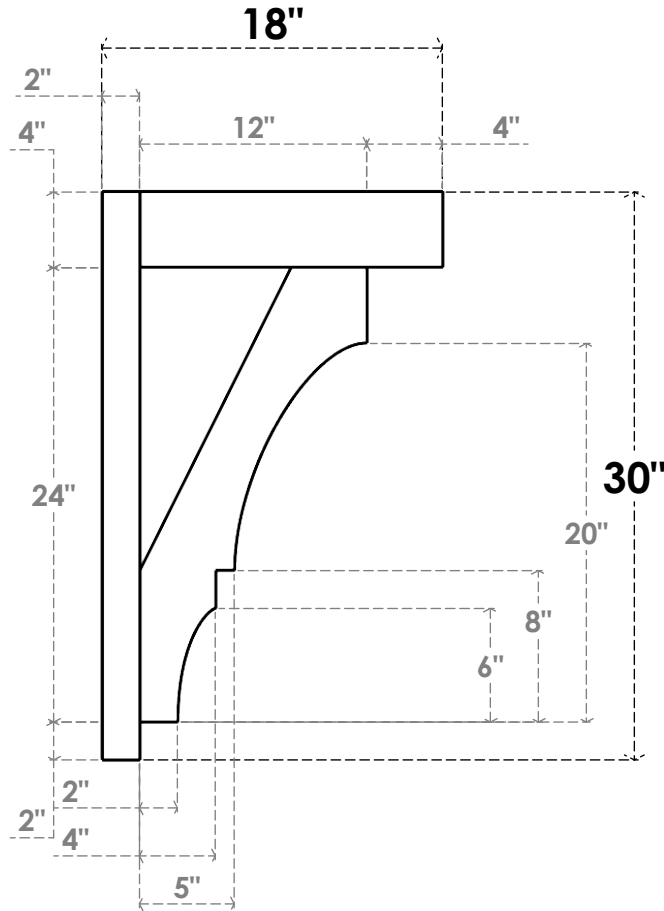

ITEM NUMBER: OUTUROC040X060X18000X30000X040X020X040BOA44RCPR

4"W TOP X 6"W BACK X 18"D X 30"H X 4"T TOP X 2"T BACK TIMBERTHANE ROUGH CEDAR BALBOA FAUX WOOD OPEN OUTLOOKER, BLOCK TOP AND BACK, 4"W CLOSED BRACE, PRIMED TAN

SIDE PROFILE

FRONT PROFILE

ISOMETRIC

GENERATED DATE : 07/05/2023

EKENA MILLWORK
2300 WEST MAIN ST.
CLARKSVILLE, TX 75426
TOLL FREE: 866-607-0453
WWW.EKENAMILLWORK.COM

NOTES

1. INSTALLATION TO BE COMPLETED IN ACCORDANCE WITH MANUFACTURER'S SPECIFICATIONS.
2. DRAWING MAY NOT BE TO SCALE
3. THIS DRAWING IS INTENDED FOR DESIGN AND PLANNING PURPOSES ONLY.
4. ALL INFORMATION CONTAINED HEREIN WAS CURRENT AT THE TIME OF DEVELOPMENT BUT MUST BE REVIEWED AND APPROVED BY THE PRODUCT MANUFACTURER TO BE CONSIDERED ACCURATE.
5. TIMBERTHANE ARCHITECTURAL PRODUCTS ARE MADE FROM HIGH DENSITY URETHANE AND COME FACTORY PRIMED