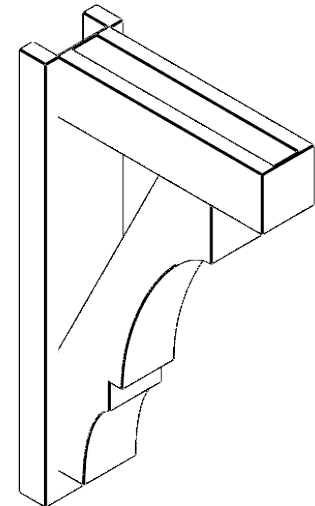

ITEM NUMBER: OUTUROC040X060X18000X30000X040X020X040BOA44RCPR

4"W TOP X 6"W BACK X 18"D X 30"H X 4"T TOP X 2"T BACK TIMBERTHANE ROUGH CEDAR BALBOA FAUX WOOD OPEN OUTLOOKER, BLOCK TOP AND BACK, 4"W CLOSED BRACE, PRIMED TAN

SIDE PROFILE

FRONT PROFILE

ISOMETRIC

GENERATED DATE : 07/05/2023

EKENA MILLWORK
2300 WEST MAIN ST.
CLARKSVILLE, TX 75426
TOLL FREE: 866-607-0453
WWW.EKENAMILLWORK.COM

NOTES

1. INSTALLATION TO BE COMPLETED IN ACCORDANCE WITH MANUFACTURER'S SPECIFICATIONS.
2. DRAWING MAY NOT BE TO SCALE
3. THIS DRAWING IS INTENDED FOR DESIGN AND PLANNING PURPOSES ONLY.
4. ALL INFORMATION CONTAINED HEREIN WAS CURRENT AT THE TIME OF DEVELOPMENT BUT MUST BE REVIEWED AND APPROVED BY THE PRODUCT MANUFACTURER TO BE CONSIDERED ACCURATE.
5. TIMBERTHANE ARCHITECTURAL PRODUCTS ARE MADE FROM HIGH DENSITY URETHANE AND COME FACTORY PRIMED