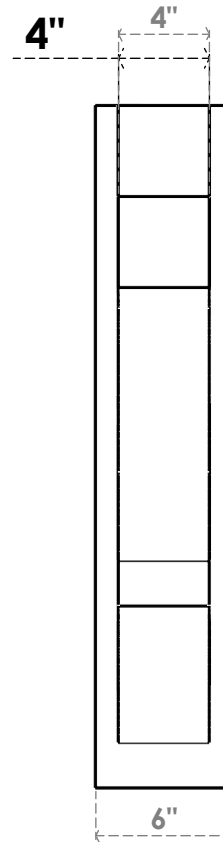

ITEM NUMBER: OUTUROC040X060X18000X30000X040X020X040BOA44RCPR

4"W TOP X 6"W BACK X 18"D X 30"H X 4"T TOP X 2"T BACK TIMBERTHANE ROUGH CEDAR BALBOA FAUX WOOD OPEN OUTLOOKER, BLOCK TOP AND BACK, 4"W CLOSED BRACE, PRIMED TAN

SIDE PROFILE

FRONT PROFILE

ISOMETRIC

GENERATED DATE : 07/05/2023

EKENA MILLWORK
2300 WEST MAIN ST.
CLARKSVILLE, TX 75426
TOLL FREE: 866-607-0453
WWW.EKENAMILLWORK.COM

NOTES

1. INSTALLATION TO BE COMPLETED IN ACCORDANCE WITH MANUFACTURER'S SPECIFICATIONS.
2. DRAWING MAY NOT BE TO SCALE
3. THIS DRAWING IS INTENDED FOR DESIGN AND PLANNING PURPOSES ONLY.
4. ALL INFORMATION CONTAINED HEREIN WAS CURRENT AT THE TIME OF DEVELOPMENT BUT MUST BE REVIEWED AND APPROVED BY THE PRODUCT MANUFACTURER TO BE CONSIDERED ACCURATE.
5. TIMBERTHANE ARCHITECTURAL PRODUCTS ARE MADE FROM HIGH DENSITY URETHANE AND COME FACTORY PRIMED