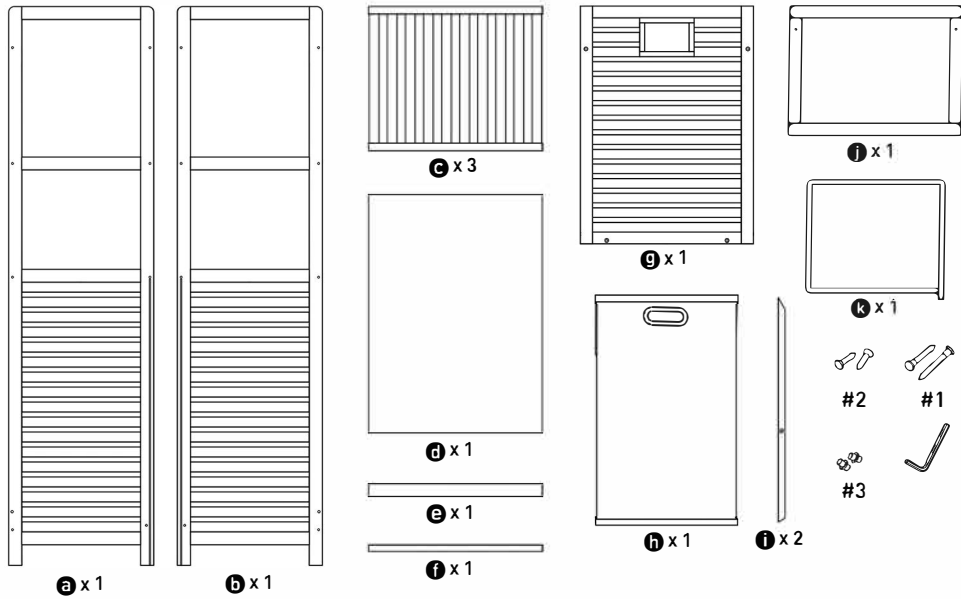

HARDWARE

⚠ ATTENTION

- ① Please always read and adhere to the assembly, maintenance, and operating instructions.
2. Do not discard any packaging until you have verified that all parts and the fittings packet are present.
3. Keep children away during assembly, as this item contains small parts that could be a choking hazard.
- ④ Gently wipe the frame with water only. Do not use bleach, acids, or other solvents.
- ⑤ Check all hardware before assembly. Using incorrect parts may cause damage.

Scan the QR code to view the assembly video.

ASSEMBLY INSTRUCTIONS

A01BC001T4NAT