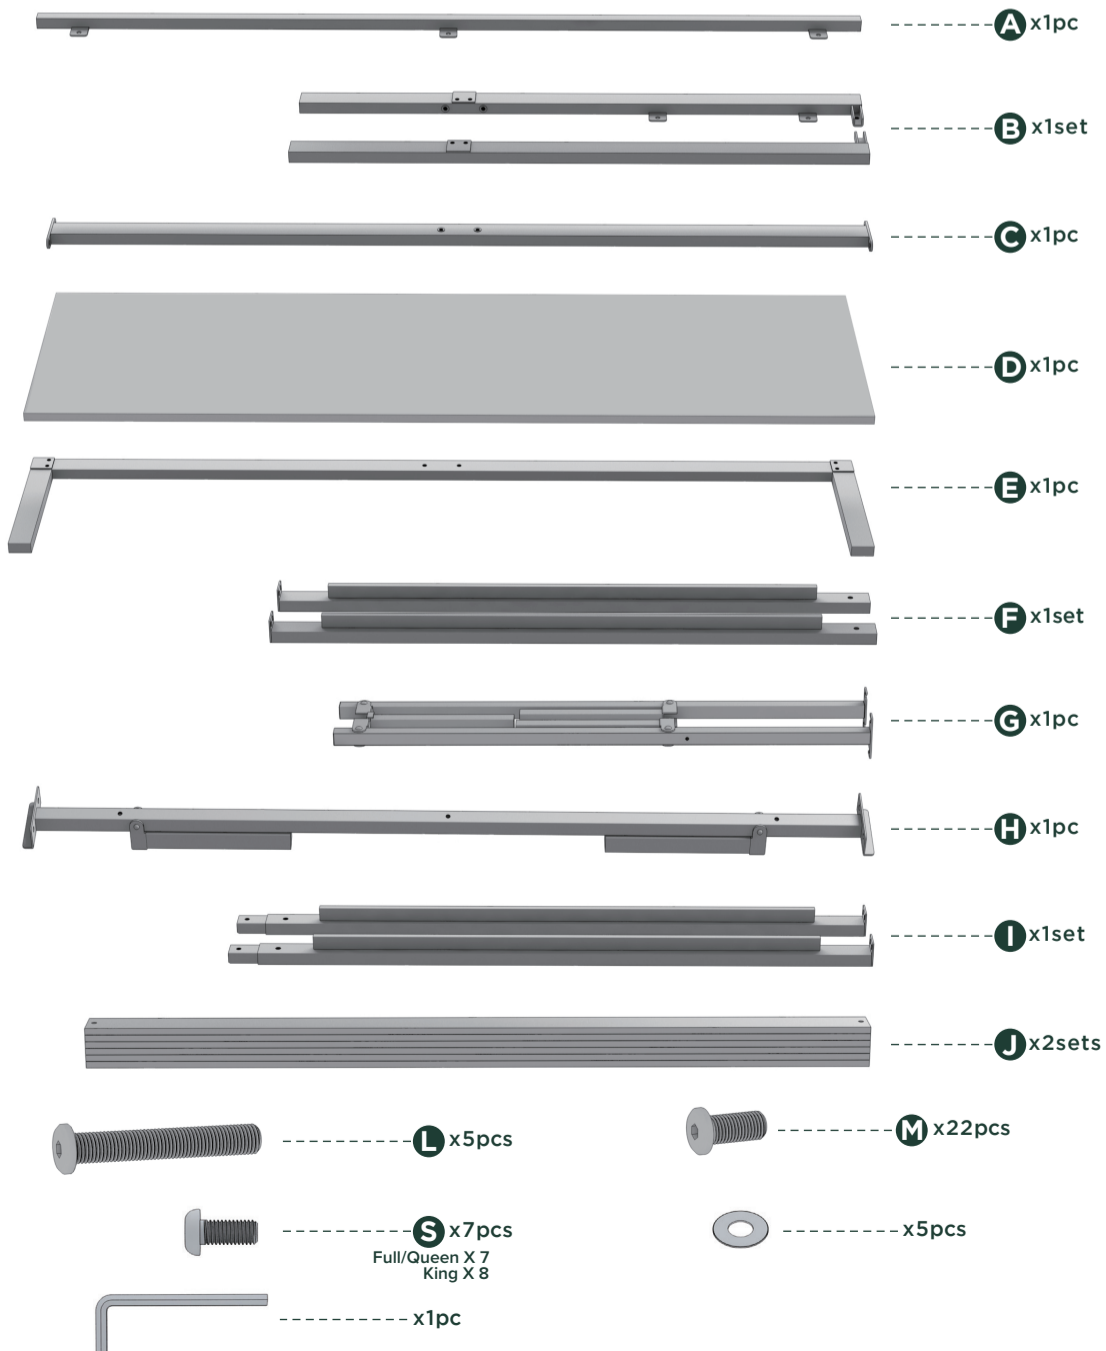

Components

Return Policy

We believe you will absolutely love your new addition to your home, but if for some reason you want to return the product, please contact us directly before you decide to return your product to the retailer. Our Customer Service organization can answer most concerns and can assist you with any questions you may have about your new product.

The item must be returned in good condition, in original box, with all original proof of purchase, parts and accessories, within the time frame specified by the retailer it was purchased from.