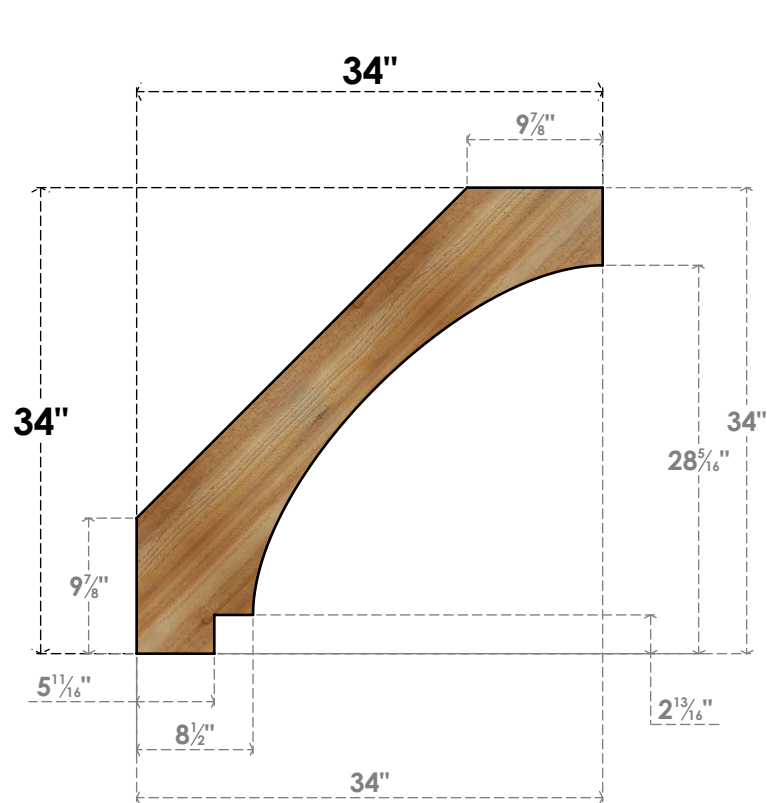

BRC04X34X34IMP00RWR

4"W X 34"D X 34"H IMPERIAL ROUGH SAWN BRACE, WESTERN RED CEDAR

SIDE

FRONT

EKENA MILLWORK
 2300 WEST MAIN ST.
 CLARKSVILLE, TX 75426
 TOLL FREE: 866-607-0453
 WWW.EKENAMILLWORK.COM

NOTES