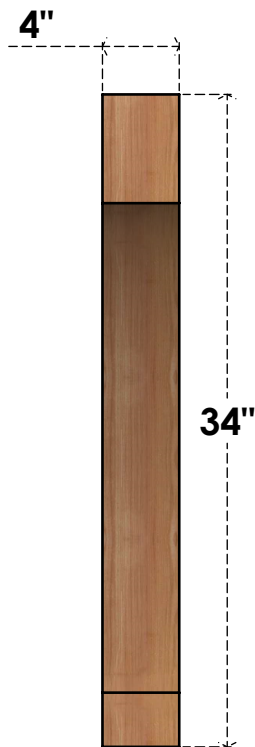

BRC04X34X34IMP00RWR

4"W X 34"D X 34"H IMPERIAL ROUGH SAWN BRACE, WESTERN RED CEDAR

SIDE

FRONT

EKENA MILLWORK
 2300 WEST MAIN ST.
 CLARKSVILLE, TX 75426
 TOLL FREE: 866-607-0453
 WWW.EKENAMILLWORK.COM

NOTES

1. INSTALLATION TO BE COMPLETED IN ACCORDANCE WITH MANUFACTURER'S SPECIFICATIONS.
2. DRAWING MAY NOT BE TO SCALE
3. THIS DRAWING IS INTENDED FOR DESIGN AND PLANNING PURPOSES ONLY.
4. ALL INFORMATION CONTAINED HEREIN WAS CURRENT AT THE TIME OF DEVELOPMENT BUT MUST BE REVIEWED AND APPROVED BY THE PRODUCT MANUFACTURER TO BE CONSIDERED ACCURATE.
5. PRODUCTS ARE NOT KILN DRIED. THIS ITEM IS UNIQUE AND WILL CONTAIN THE NATURAL VARIATIONS THAT THE WOOD SPECIES OFFERS. THIS MAY RESULT IN VARIATIONS UP TO 1/4"