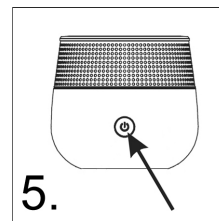

Remove Top Cover. Empty the water from the Main Body away from the Air Outlet.

The Ceramic Disc inside the bottom of the unit should not come in contact with any hard or sharp objects.

To remove possible buildup, gently use a cotton swab dipped in white vinegar to wipe out the inside. A cleaning brush is included.

Dry with a soft cloth to avoid mineral buildup.

Do not use strong cleaning agents.

INSTRUCTIONS FOR USE

1. Remove Top Cover from the Main Body.
2. Pour tap water into the Water Tank up to the Max Fill Line. Add 5-8 drops of essential oil (not included) directly into the Water Tank.
3. Replace Top Cover onto the top of the Main Body.
4. Insert the Adapter's DC connector into the DC Socket input located on the back of the Main Body. Plug the AC end of the Adapter into an electrical wall outlet.
5. **Power Button Functions:**
 - 1st Push = Continuous mist and bright white light
 - 2nd Push = Continuous mist and soft white glow
 - 3rd Push = Intermittent mist and bright white light
 - 4th Push = Intermittent mist and soft white glow
 - 5th Push = Turns unit off completely