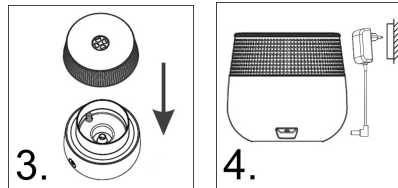

Remove Top Cover. Empty the water from the Main Body away from the Air Outlet.

The Ceramic Disc inside the bottom of the unit should not come in contact with any hard or sharp objects.

To remove possible buildup, gently use a cotton swab dipped in white vinegar to wipe out the inside. A cleaning brush is included.

Dry with a soft cloth to avoid mineral buildup.

Do not use strong cleaning agents.

INSTRUCTIONS FOR USE

1. Remove Top Cover from the Main Body.
2. Pour tap water into the Water Tank up to the Max Fill Line. Add 5-8 drops of essential oil (not included) directly into the Water Tank.
3. Replace Top Cover onto the top of the Main Body.
4. Insert the Adapter's DC connector into the DC Socket input located on the back of the Main Body. Plug the AC end of the Adapter into an electrical wall outlet.
5. **Power Button Functions:**
 - 1st Push = Continuous mist and bright white light
 - 2nd Push = Continuous mist and soft white glow
 - 3rd Push = Intermittent mist and bright white light
 - 4th Push = Intermittent mist and soft white glow
 - 5th Push = Turns unit off completely