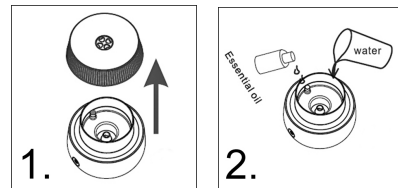

Remove Top Cover. Empty the water from the Main Body away from the Air Outlet.

The Ceramic Disc inside the bottom of the unit should not come in contact with any hard or sharp objects.

To remove possible buildup, gently use a cotton swab dipped in white vinegar to wipe out the inside. A cleaning brush is included.

Dry with a soft cloth to avoid mineral buildup.

Do not use strong cleaning agents.

INSTRUCTIONS FOR USE

1. Remove Top Cover from the Main Body.
2. Pour tap water into the Water Tank up to the Max Fill Line. Add 5-8 drops of essential oil (not included) directly into the Water Tank.
3. Replace Top Cover onto the top of the Main Body.
4. Insert the Adapter's DC connector into the DC Socket input located on the back of the Main Body. Plug the AC end of the Adapter into an electrical wall outlet.
5. **Power Button Functions:**
 - 1st Push = Continuous mist and bright white light
 - 2nd Push = Continuous mist and soft white glow
 - 3rd Push = Intermittent mist and bright white light
 - 4th Push = Intermittent mist and soft white glow
 - 5th Push = Turns unit off completely