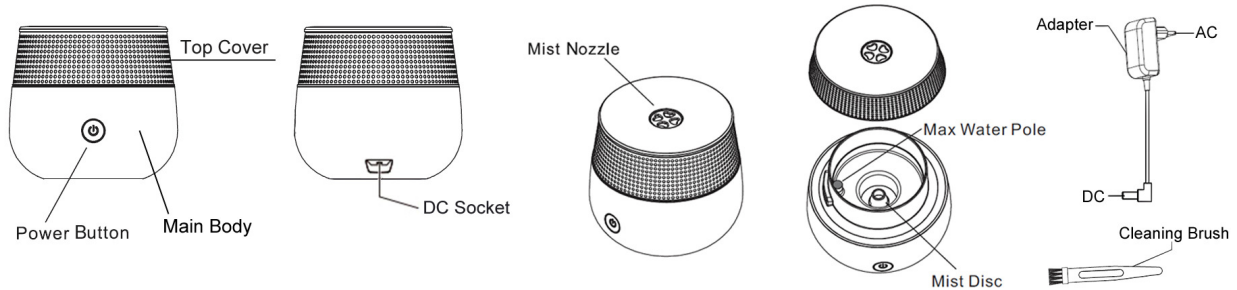

Mysto™ Ultrasonic Essential Oil Diffuser INSTRUCTIONS

PARTS

FEATURES

Ultrasonic vibrations transform water and essential oil into fragrant mist.

1. Water Capacity: 140 mL (4.7 fl oz)
2. Suggested Area: Up to 200 sq ft
3. Continuous Operation: Up to 5 hours*
Intermittent Operation: Up to 10 hours*

** Run time will vary depending on humidity levels and other external factors.*

4. Light Mode: Bright white or soft white glow
5. Automatic safety shut-off
6. Power: Includes c ETL us approved AC Adapter

Dry with a soft cloth to avoid mineral buildup.

Do not use strong cleaning agents.

INSTRUCTIONS FOR USE

1. Remove Top Cover from the Main Body.
2. Pour tap water into the Water Tank up to the Max Fill Line. Add 5-8 drops of essential oil (not included) directly into the Water Tank.
3. Replace Top Cover onto the top of the Main Body.
4. Insert the Adapter's DC connector into the DC Socket input located on the back of the Main Body. Plug the AC end of the Adapter into an electrical wall outlet.
5. **Power Button Functions:**
 - 1st Push = Continuous mist and bright white light
 - 2nd Push = Continuous mist and soft white glow
 - 3rd Push = Intermittent mist and bright white light
 - 4th Push = Intermittent mist and soft white glow
 - 5th Push = Turns unit off completely

NOTES:

- The unit will automatically shut off completely when water level becomes too low.
- Disconnect Adapter from electrical outlet when not in use.