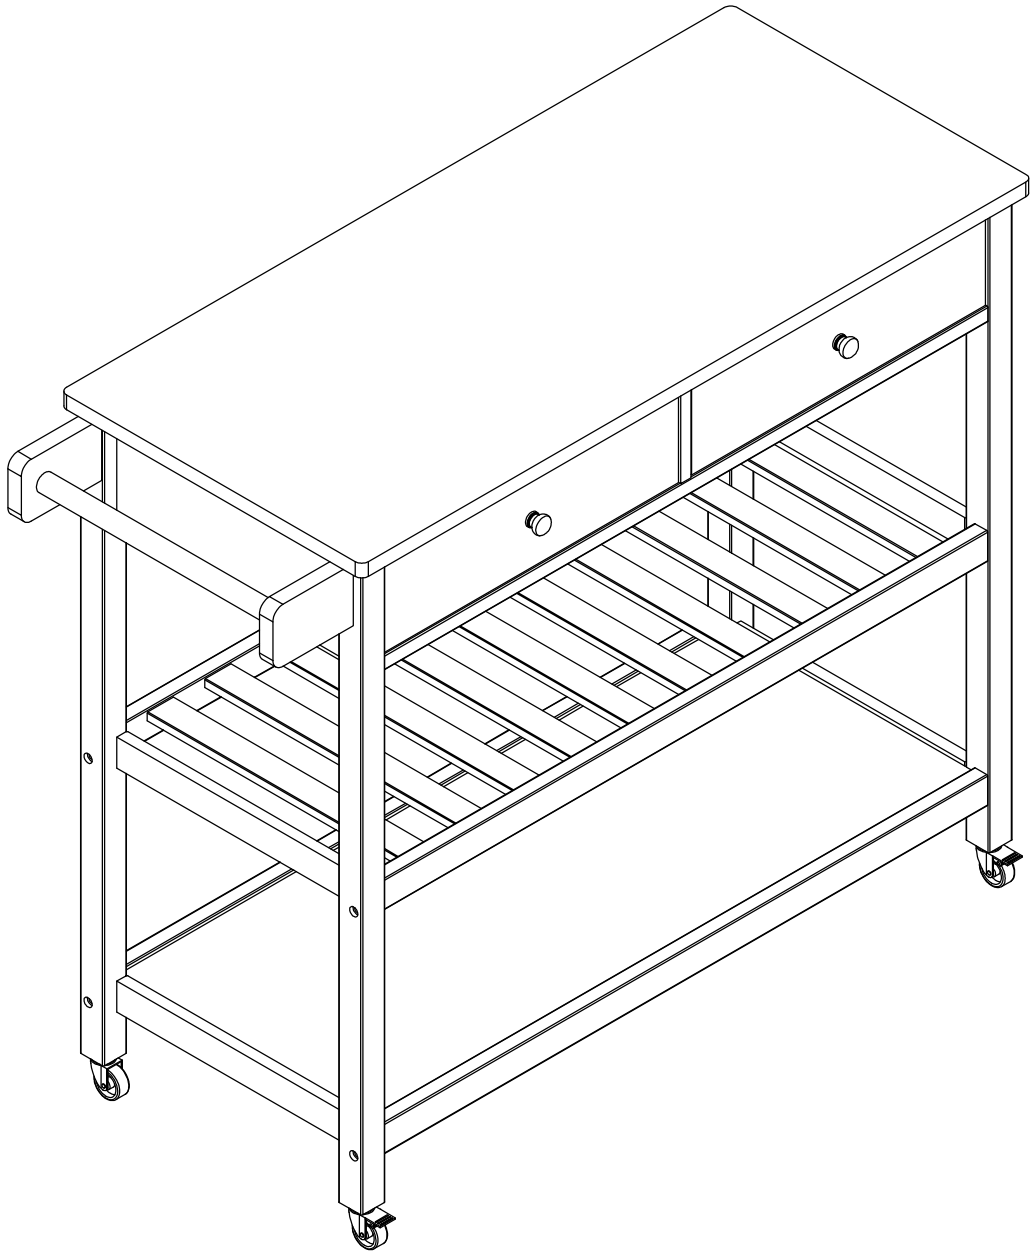

60Mins

x2

Tips

- I This product is for indoor use only. The seller does not assume any responsibility and liability for damages caused by the following aspects:
 1. The product is used for a purpose other than its intended use and/or is changed/modified from the original one.
 2. The product is not installed/used properly under the guidelines of the instructions.
- I If there are missing and/or defective part(s) after receiving the product, please stop assembling and contact us for help in time.
- I Please assemble the product on a spacious place. But please do not place the unpackaged product on the ground directly, or stand/sit on the parts of this product to avoid cracking or deforming of the board. In addition, it is highly recommended that you wear gloves to avoid being cut by the edges of the product during installation.
- I It is recommended that you refer to the schematic diagram to make the whole installation process easier when assembly. Align all the screws to the corresponding pre-drilled holes first, and then tighten the screws one by one after all the parts are in the correct position.
- I Do not expose the product to direct sunlight or rain and/or place it in a damp place. Failure to do so may accelerate deformation, discoloration, or cause cracks. Please do not touch sharp objects or corrosive chemicals, which may damage the surface of the item.
- I Please clean with a damp cloth for daily maintenance, then dry immediately.